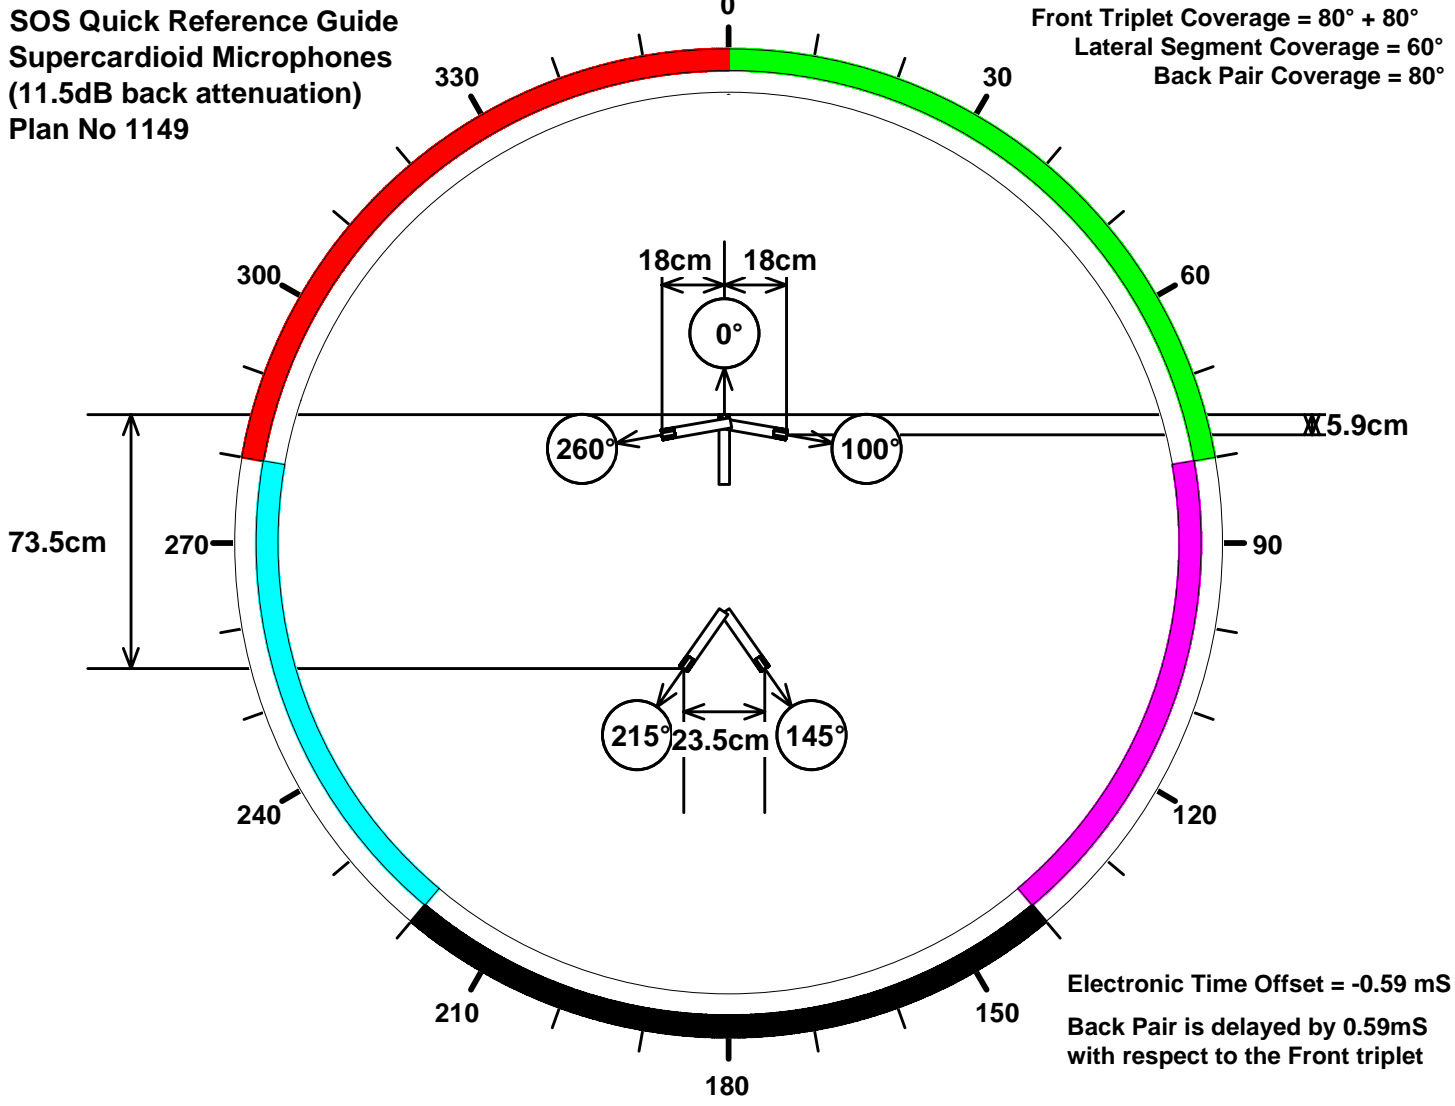

**SOS Quick Reference Guide
Supercardioid Microphones
(11.5dB back attenuation)
Plan No 1149**

**Front Triplet Coverage = 80° + 80°
Lateral Segment Coverage = 60°
Back Pair Coverage = 80°**

**Electronic Time Offset = -0.59 mS
Back Pair is delayed by 0.59mS
with respect to the Front triplet**