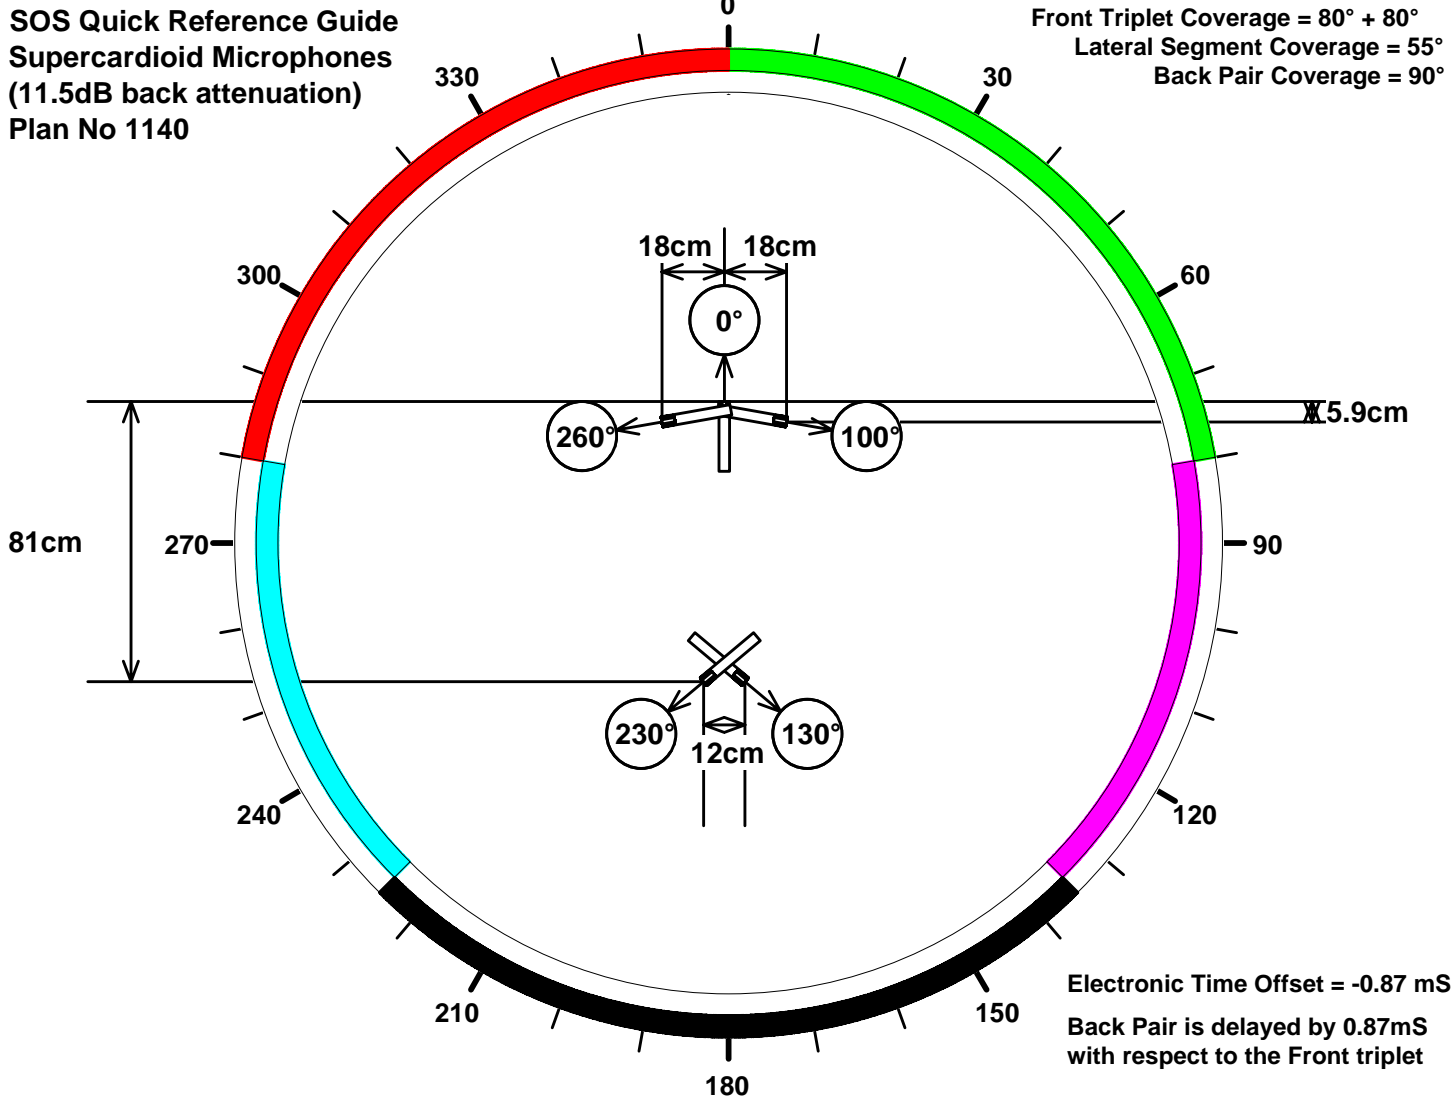

SOS Quick Reference Guide
Supercardioid Microphones
(11.5dB back attenuation)
Plan No 1140

Front Triplet Coverage = 80° + 80°
Lateral Segment Coverage = 55°
Back Pair Coverage = 90°

Electronic Time Offset = -0.87 mS
Back Pair is delayed by 0.87mS
with respect to the Front triplet