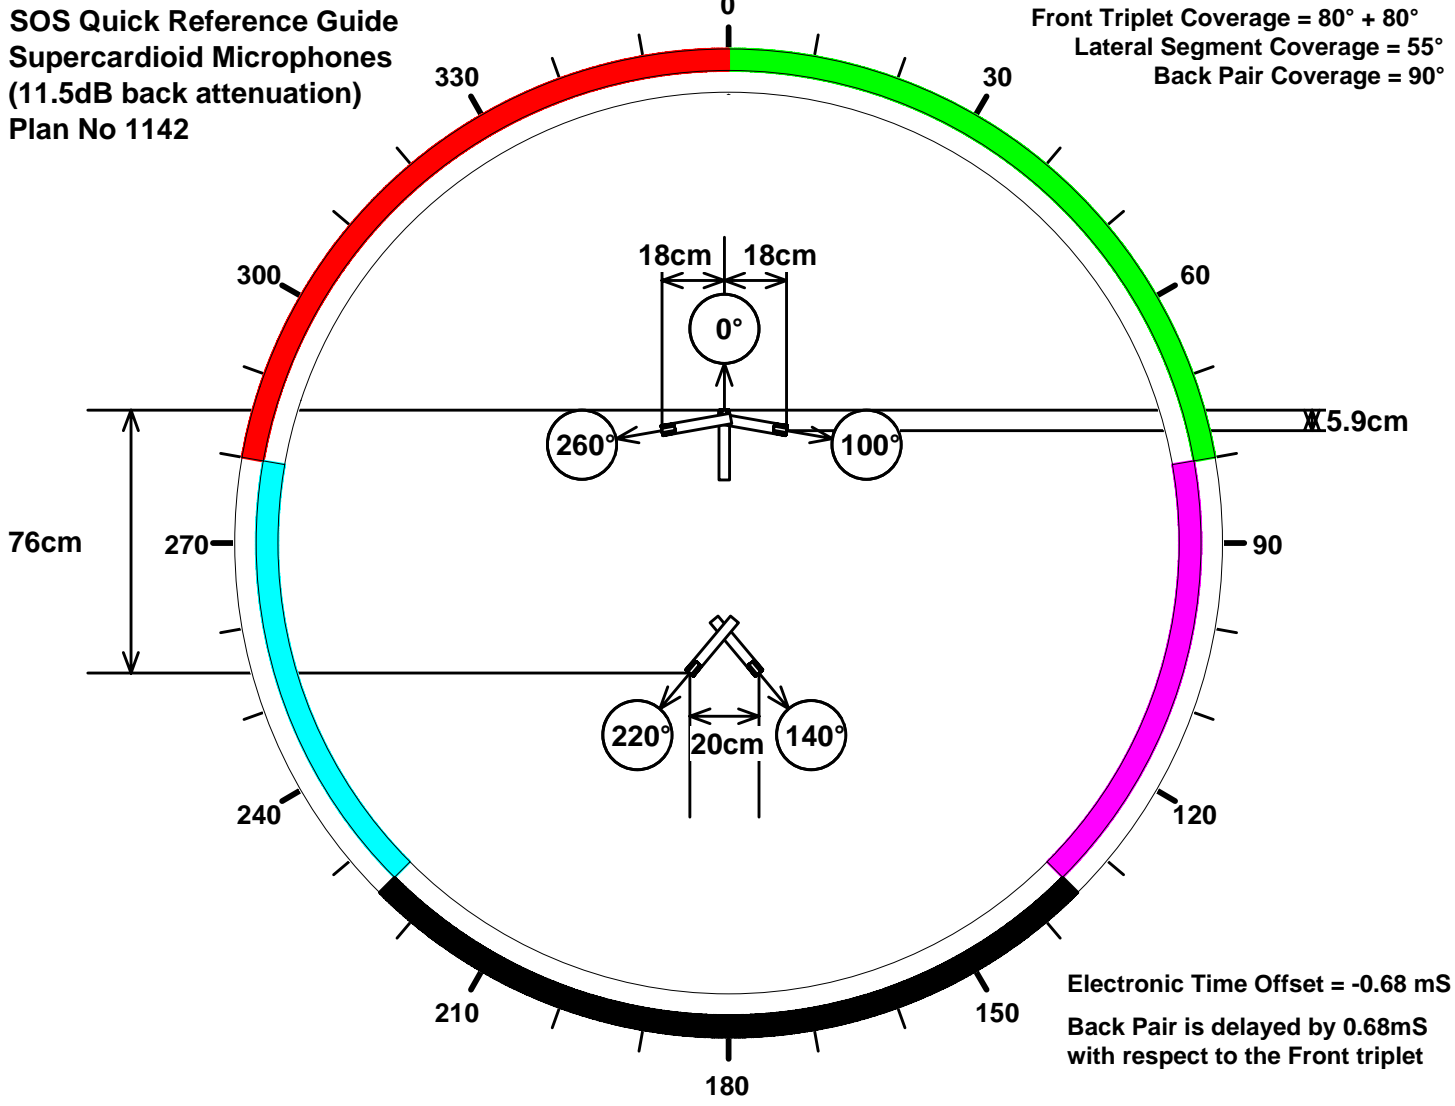

**SOS Quick Reference Guide**  
**Supercardioid Microphones**  
**(11.5dB back attenuation)**  
**Plan No 1142**

**Front Triplet Coverage = 80° + 80°**  
**Lateral Segment Coverage = 55°**  
**Back Pair Coverage = 90°**

**Electronic Time Offset = -0.68 mS**  
**Back Pair is delayed by 0.68mS**  
**with respect to the Front triplet**