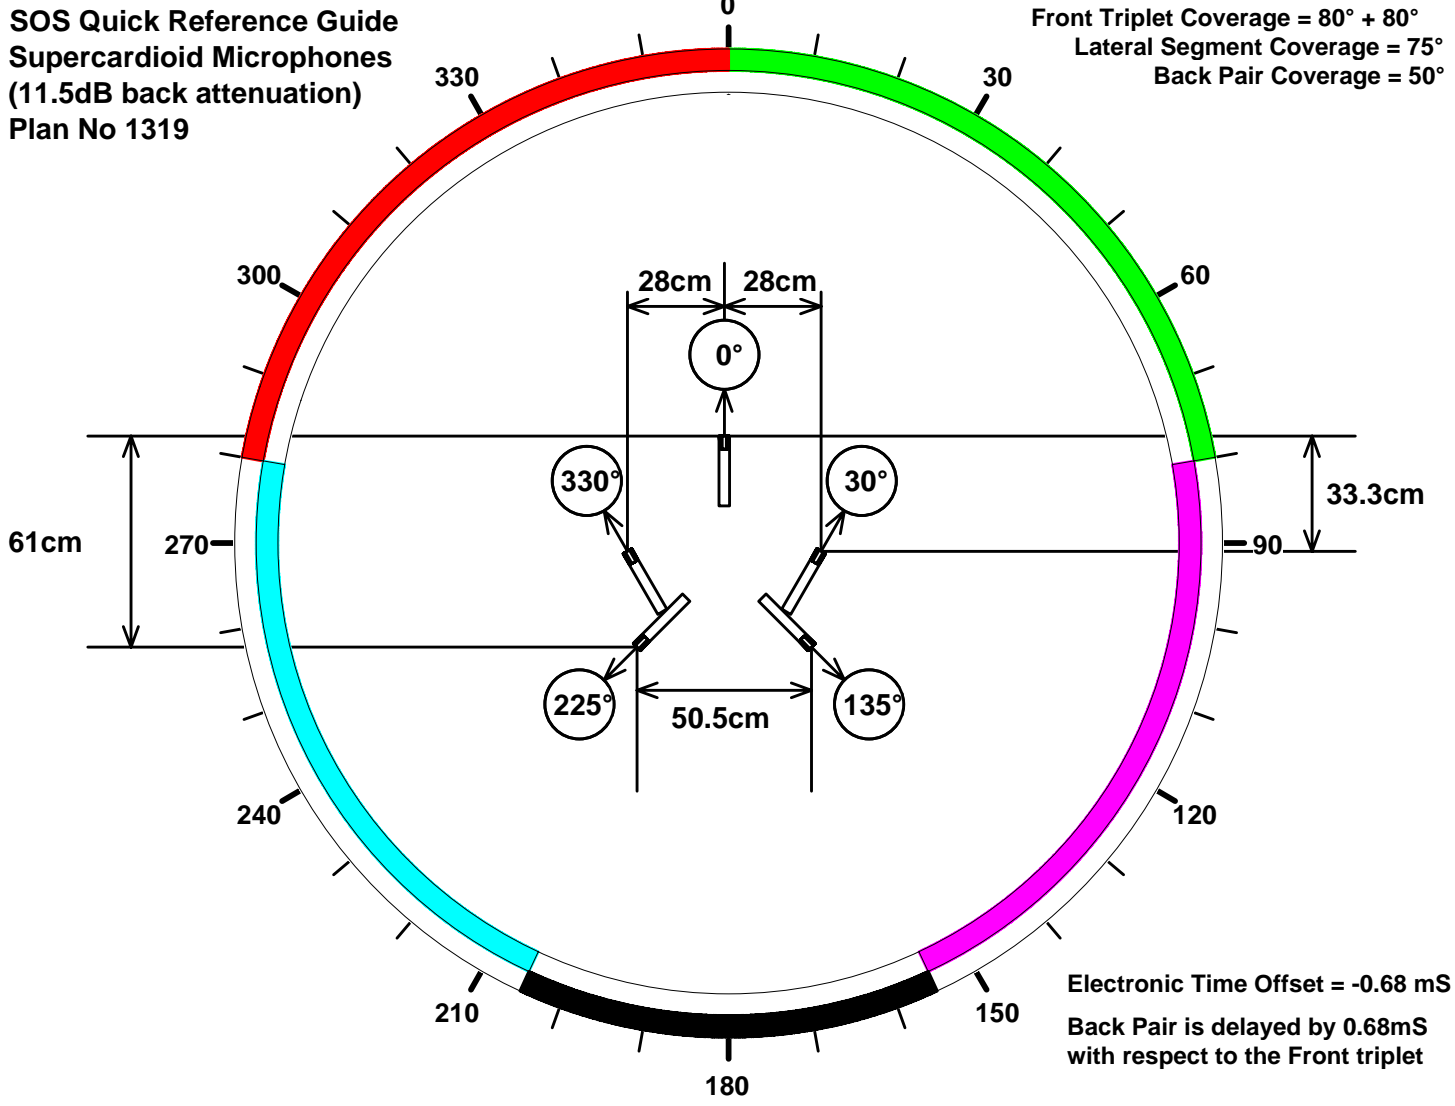

SOS Quick Reference Guide
Supercardioid Microphones
(11.5dB back attenuation)
Plan No 1319

Front Triplet Coverage = 80° + 80°
Lateral Segment Coverage = 75°
Back Pair Coverage = 50°

61cm

270

28cm

28cm

0°

330°

30°

225°

135°

50.5cm

33.3cm

90

240

120

210

150

180

Electronic Time Offset = -0.68 ms
Back Pair is delayed by 0.68ms
with respect to the Front triplet