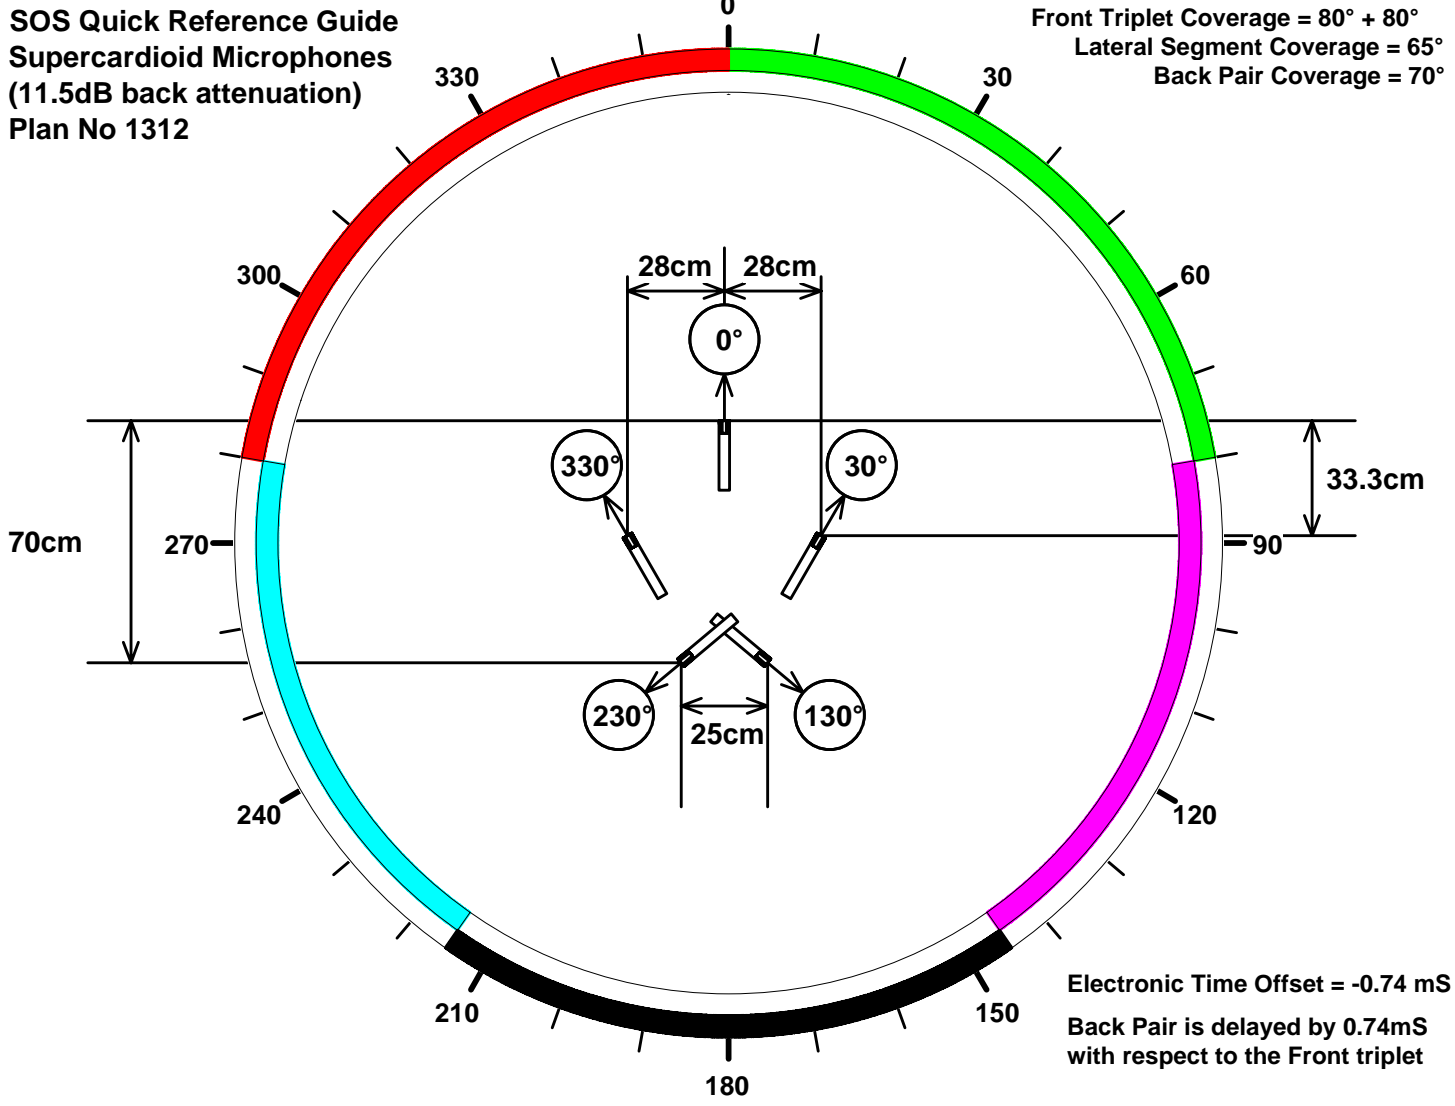

SOS Quick Reference Guide
Supercardioid Microphones
(11.5dB back attenuation)
Plan No 1312

Front Triplet Coverage = 80° + 80°
Lateral Segment Coverage = 65°
Back Pair Coverage = 70°

Electronic Time Offset = -0.74 mS
Back Pair is delayed by 0.74mS
with respect to the Front triplet