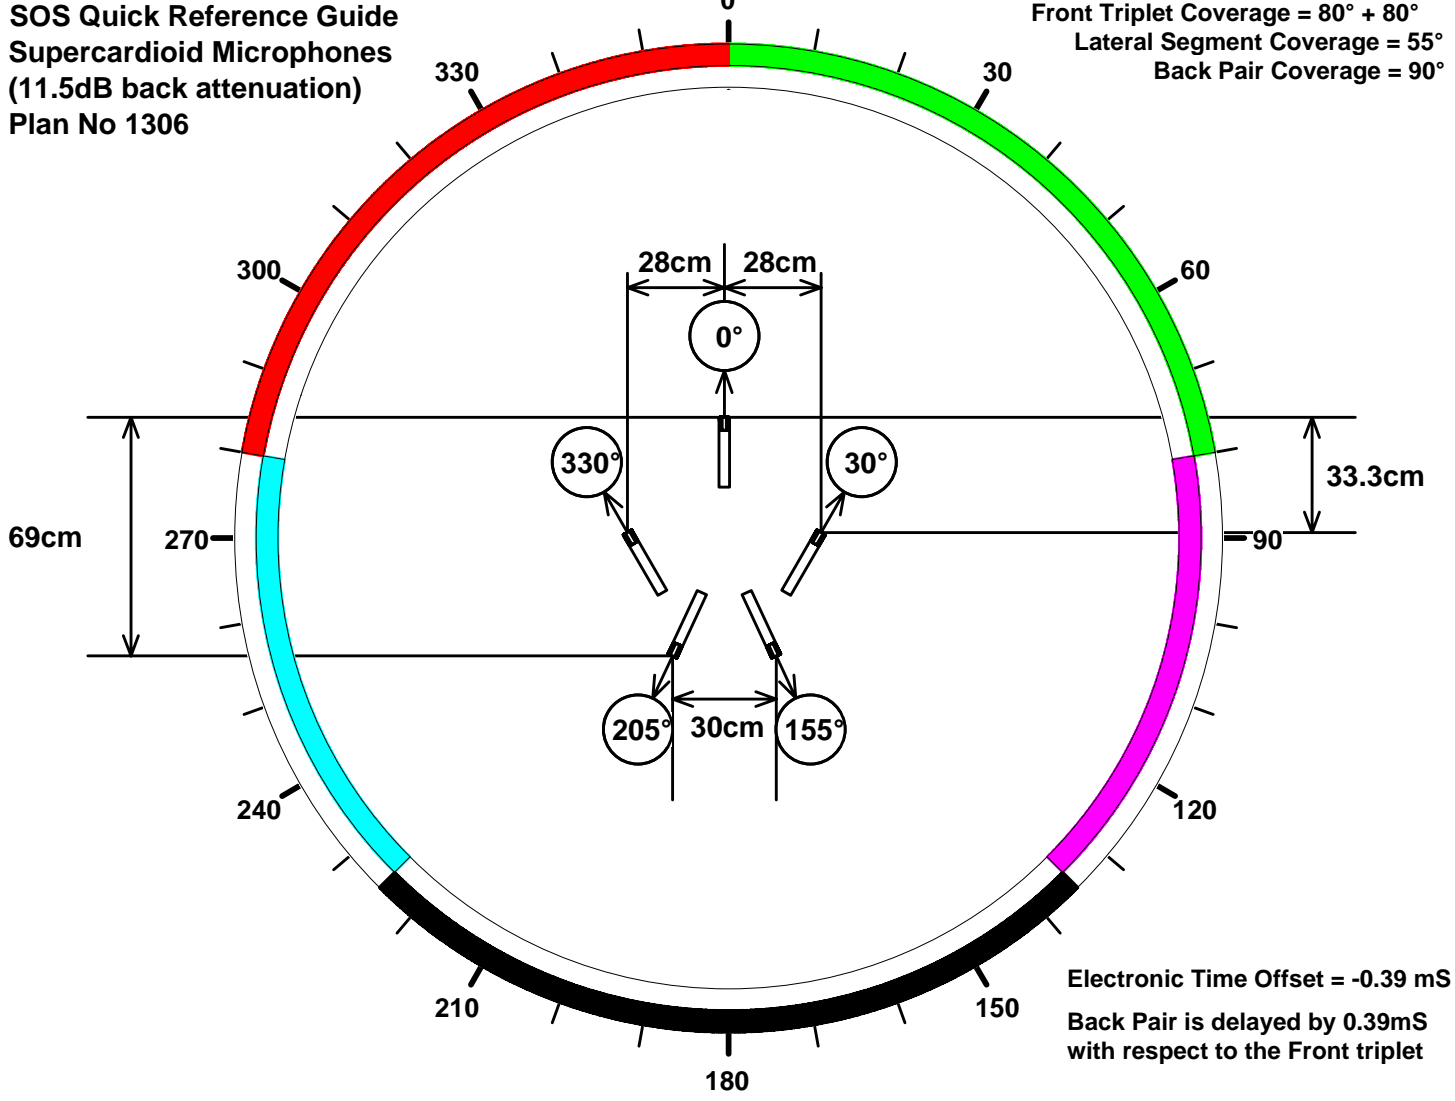

SOS Quick Reference Guide
Supercardioid Microphones
(11.5dB back attenuation)
Plan No 1306

Front Triplet Coverage = 80° + 80°
Lateral Segment Coverage = 55°
Back Pair Coverage = 90°

Electronic Time Offset = -0.39 ms
Back Pair is delayed by 0.39ms
with respect to the Front triplet