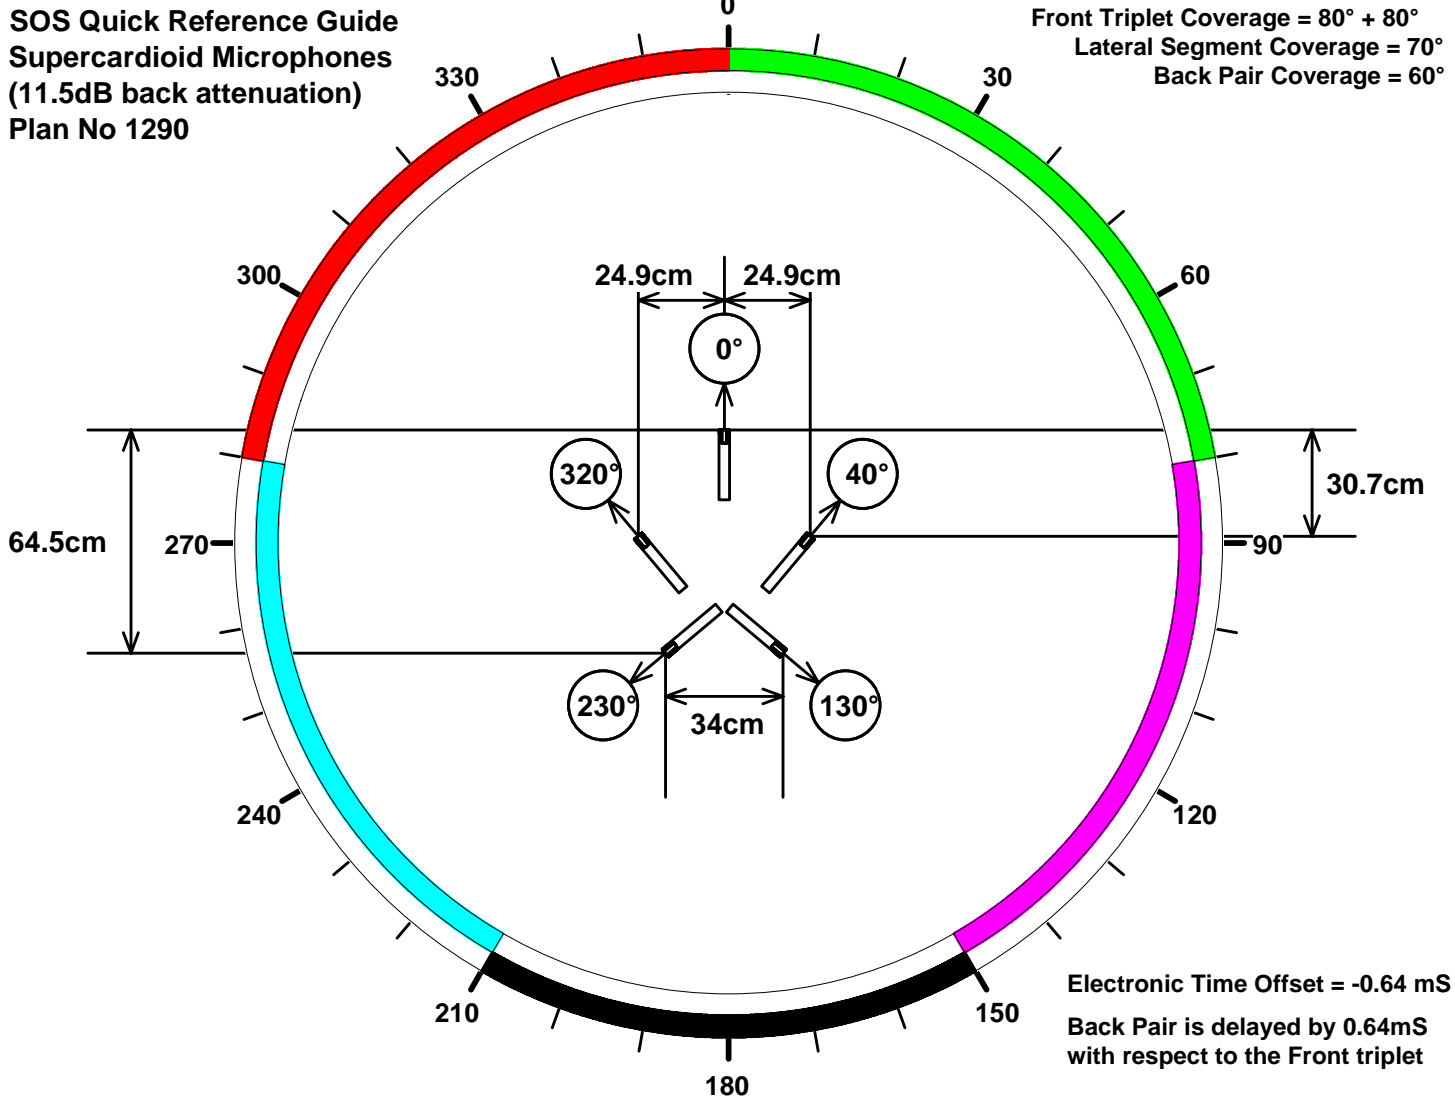

SOS Quick Reference Guide
Supercardioid Microphones
(11.5dB back attenuation)
Plan No 1290

Front Triplet Coverage = 80° + 80°
Lateral Segment Coverage = 70°
Back Pair Coverage = 60°

Electronic Time Offset = -0.64 mS
Back Pair is delayed by 0.64mS
with respect to the Front triplet