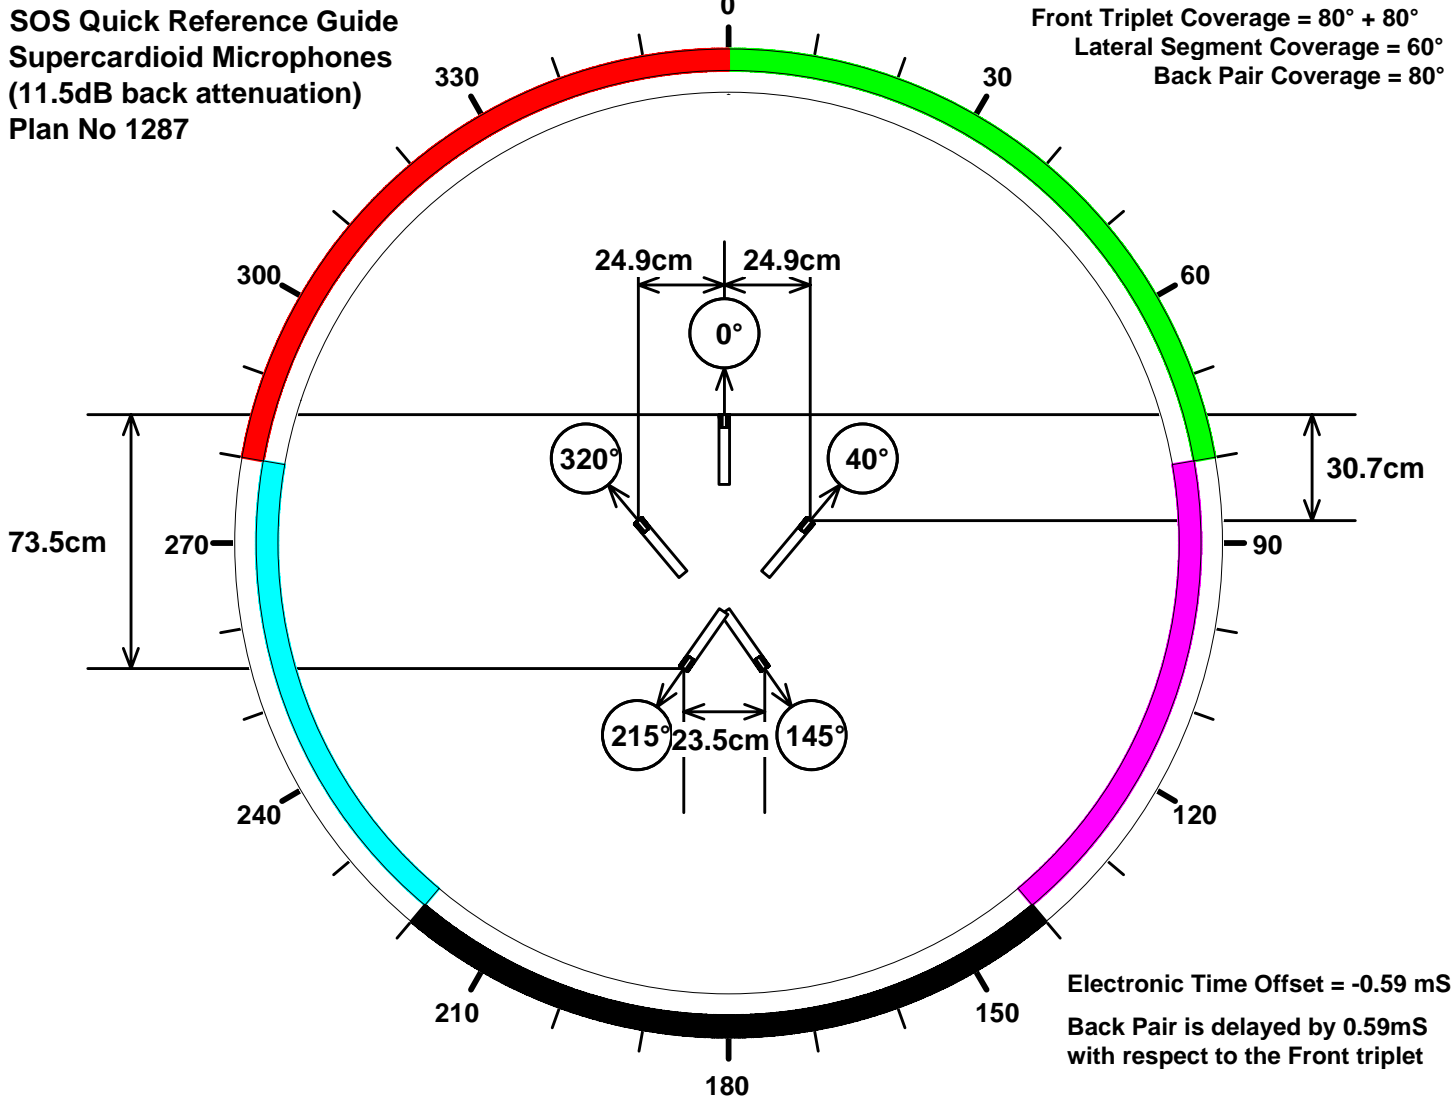

**SOS Quick Reference Guide**  
**Supercardioid Microphones**  
**(11.5dB back attenuation)**  
**Plan No 1287**

**Front Triplet Coverage = 80° + 80°**  
**Lateral Segment Coverage = 60°**  
**Back Pair Coverage = 80°**

**Electronic Time Offset = -0.59 mS**  
**Back Pair is delayed by 0.59mS**  
**with respect to the Front triplet**