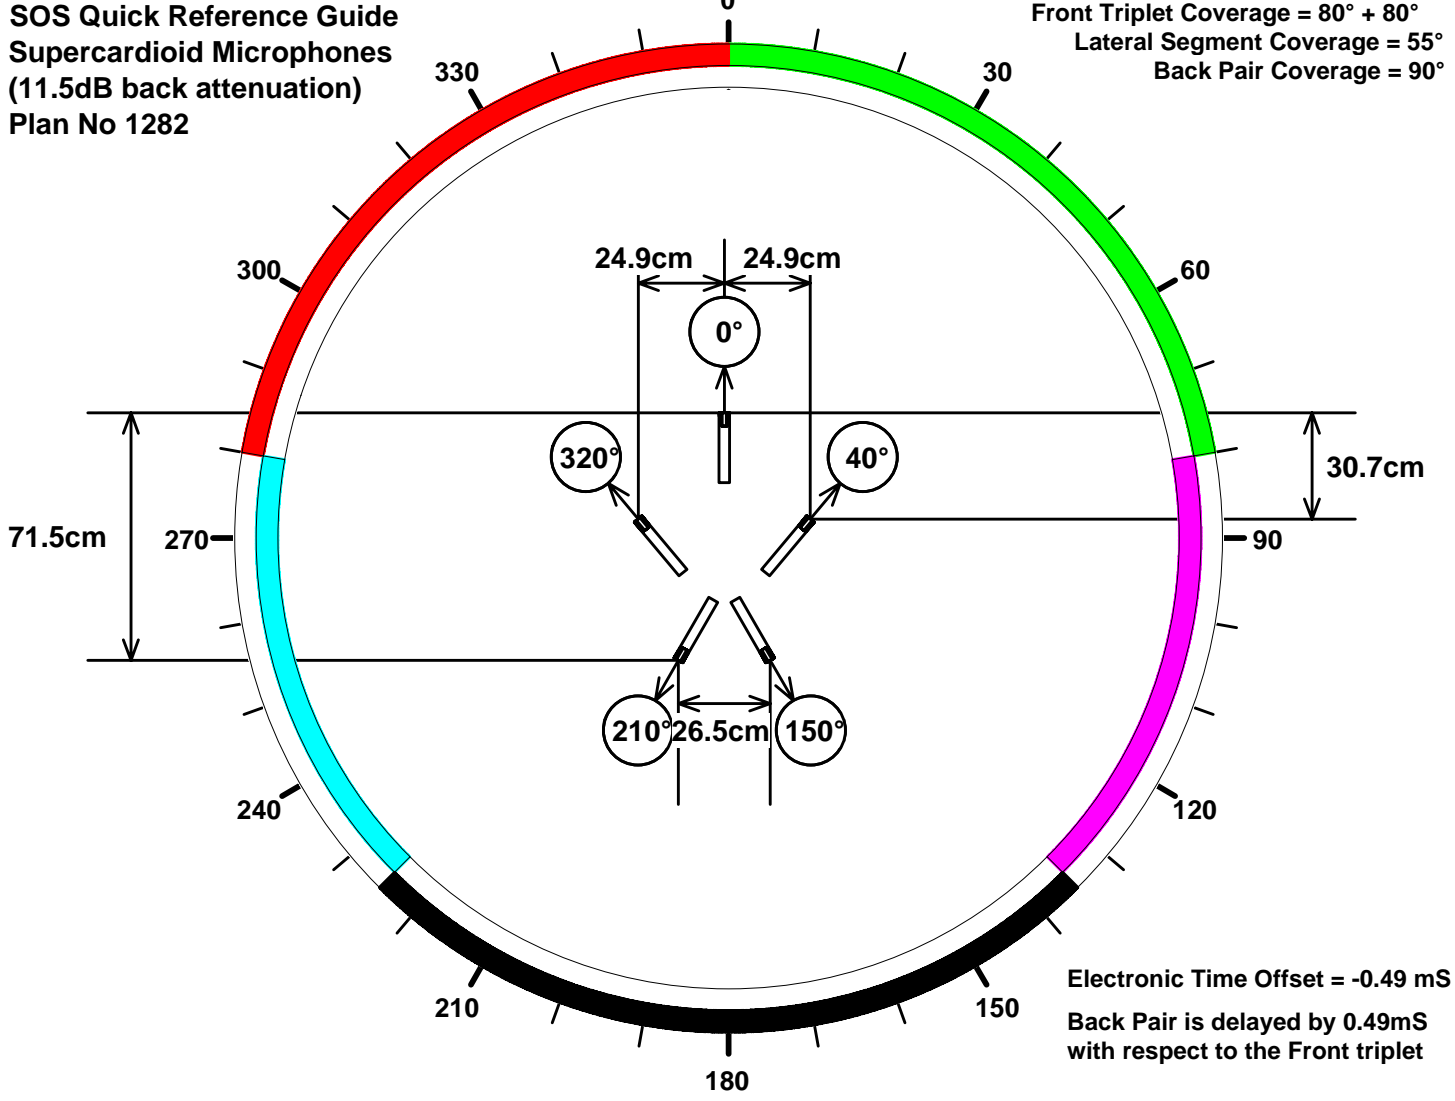

**SOS Quick Reference Guide
Supercardioid Microphones
(11.5dB back attenuation)
Plan No 1282**

**Front Triplet Coverage = 80° + 80°
Lateral Segment Coverage = 55°
Back Pair Coverage = 90°**

**Electronic Time Offset = -0.49 ms
Back Pair is delayed by 0.49ms
with respect to the Front triplet**