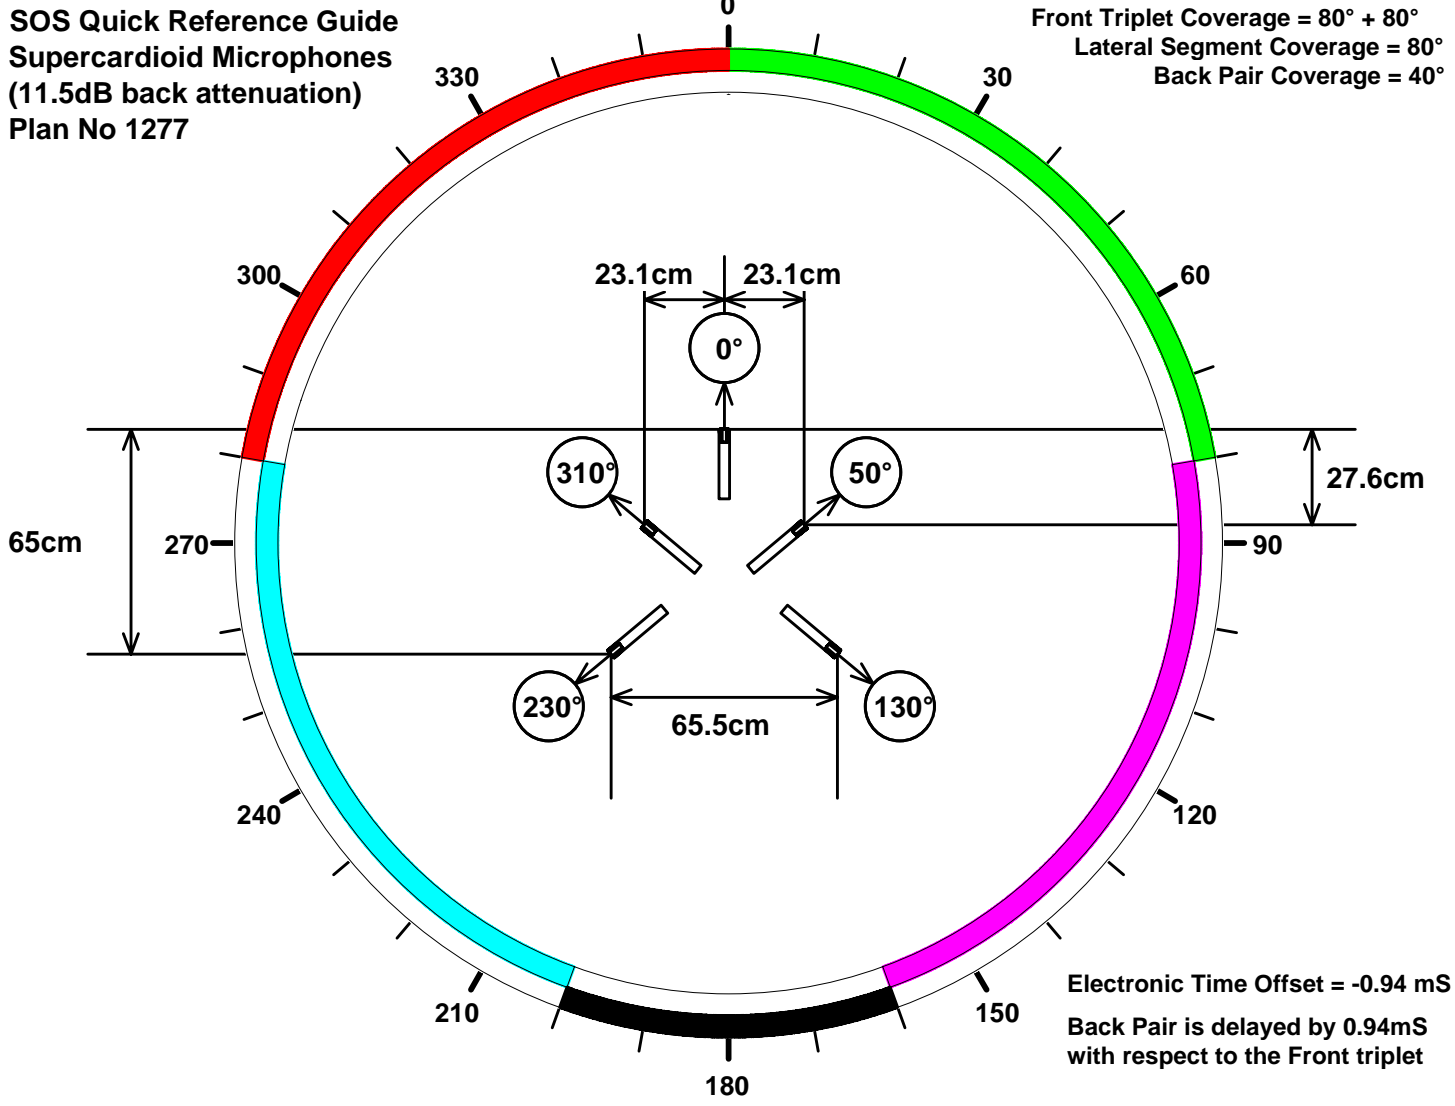

SOS Quick Reference Guide
Supercardioid Microphones
(11.5dB back attenuation)
Plan No 1277

Front Triplet Coverage = 80° + 80°
Lateral Segment Coverage = 80°
Back Pair Coverage = 40°

Electronic Time Offset = -0.94 ms
Back Pair is delayed by 0.94ms
with respect to the Front triplet