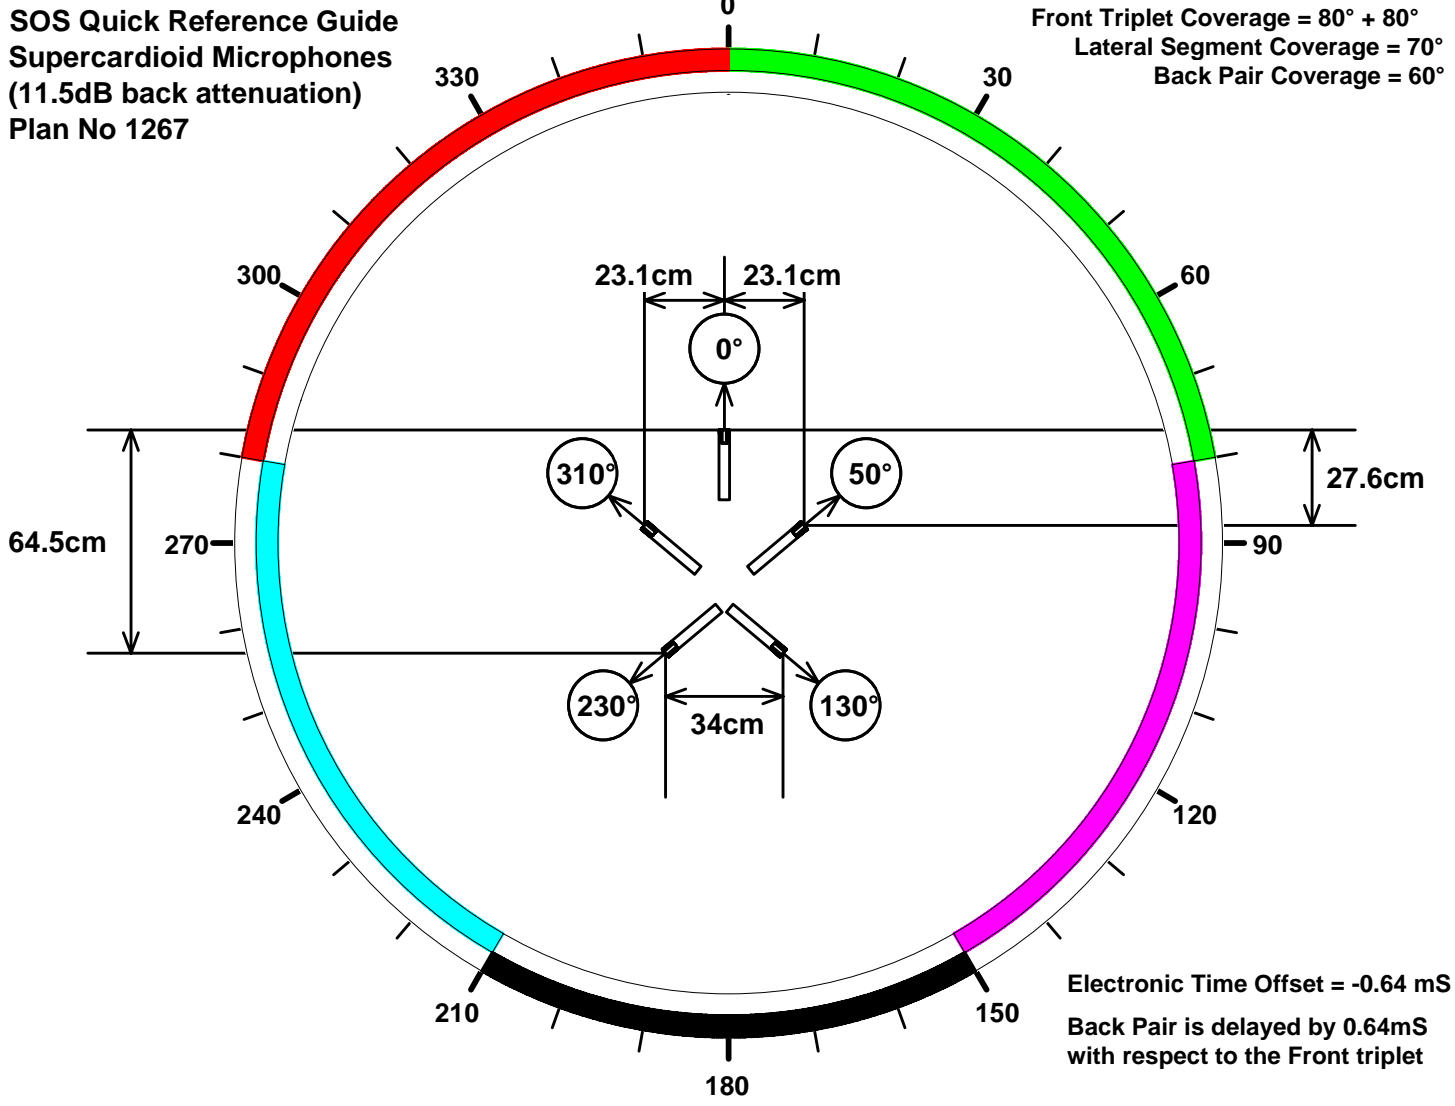

SOS Quick Reference Guide
Supercardioid Microphones
(11.5dB back attenuation)
Plan No 1267

Front Triplet Coverage = 80° + 80°
Lateral Segment Coverage = 70°
Back Pair Coverage = 60°

Electronic Time Offset = -0.64 mS
Back Pair is delayed by 0.64mS
with respect to the Front triplet