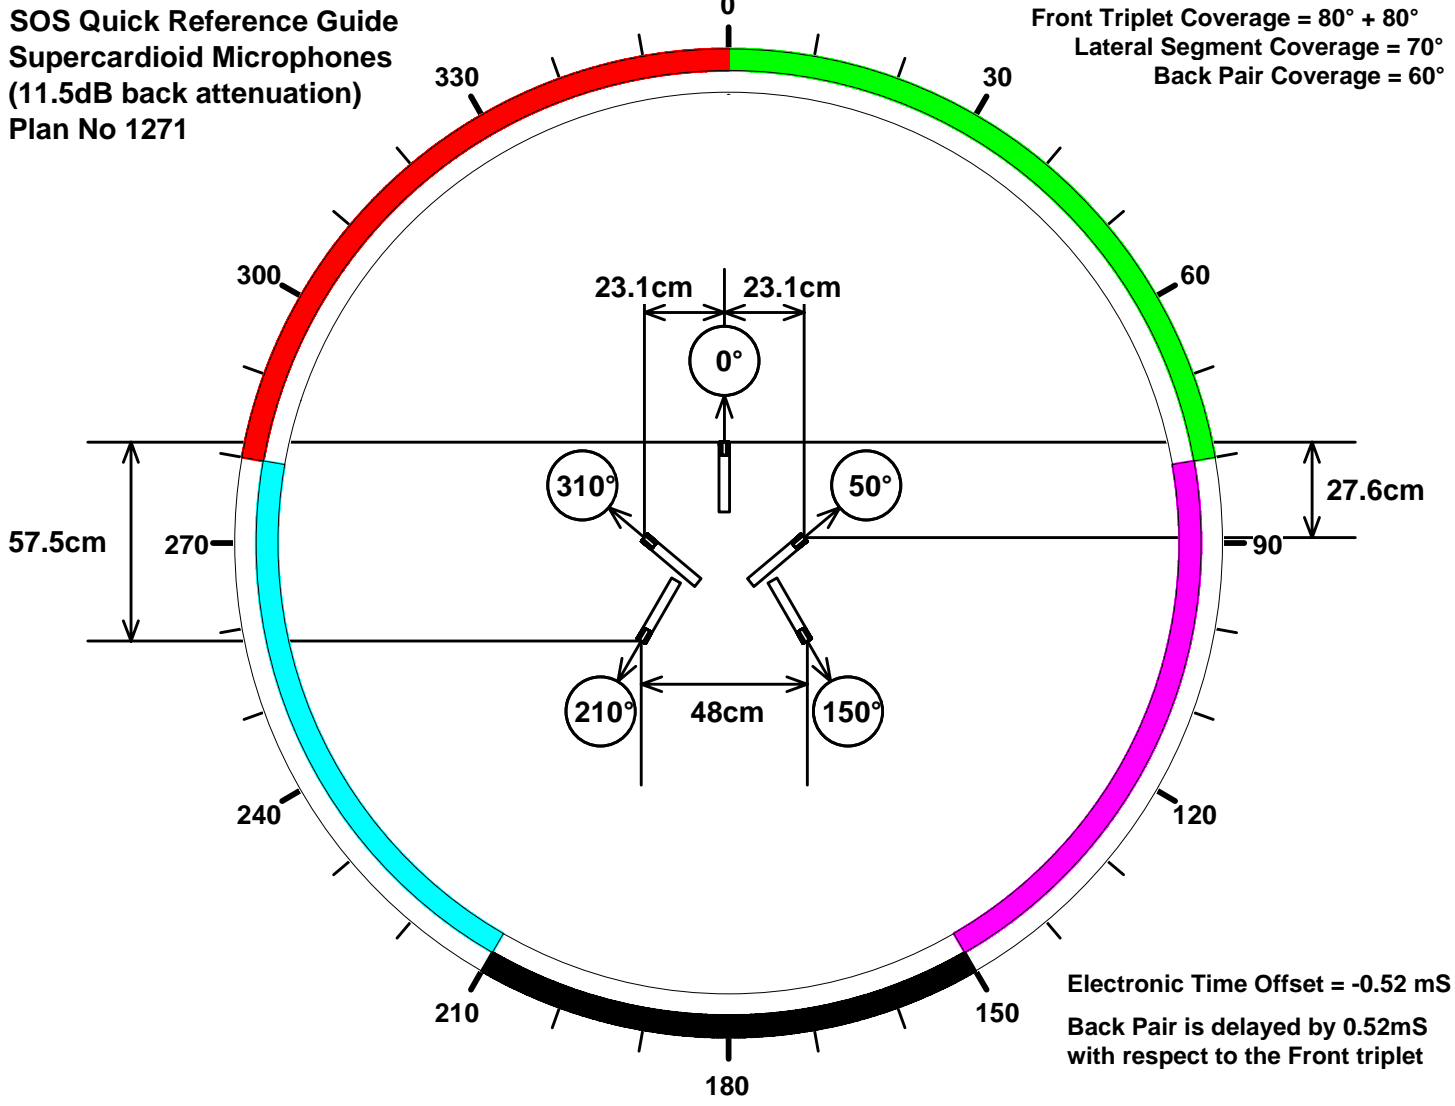

SOS Quick Reference Guide
Supercardioid Microphones
(11.5dB back attenuation)
Plan No 1271

Front Triplet Coverage = 80° + 80°
Lateral Segment Coverage = 70°
Back Pair Coverage = 60°

Electronic Time Offset = -0.52 mS
Back Pair is delayed by 0.52mS
with respect to the Front triplet