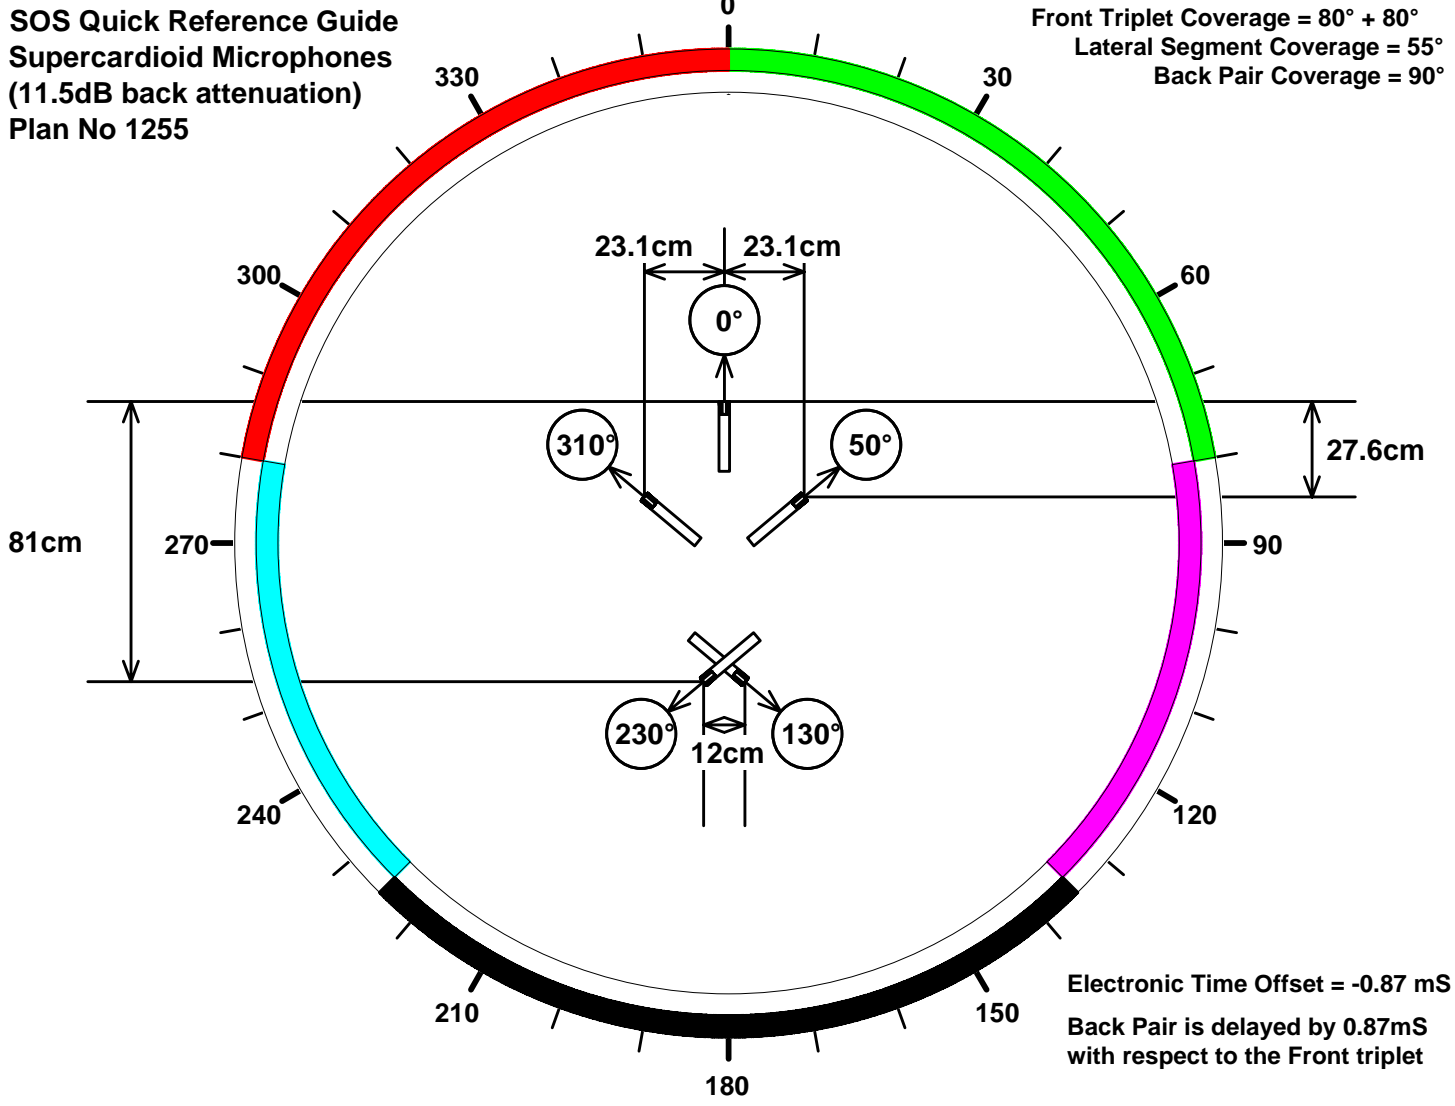

**SOS Quick Reference Guide  
Supercardioid Microphones  
(11.5dB back attenuation)  
Plan No 1255**

**Front Triplet Coverage = 80° + 80°  
Lateral Segment Coverage = 55°  
Back Pair Coverage = 90°**

**Electronic Time Offset = -0.87 mS  
Back Pair is delayed by 0.87mS  
with respect to the Front triplet**