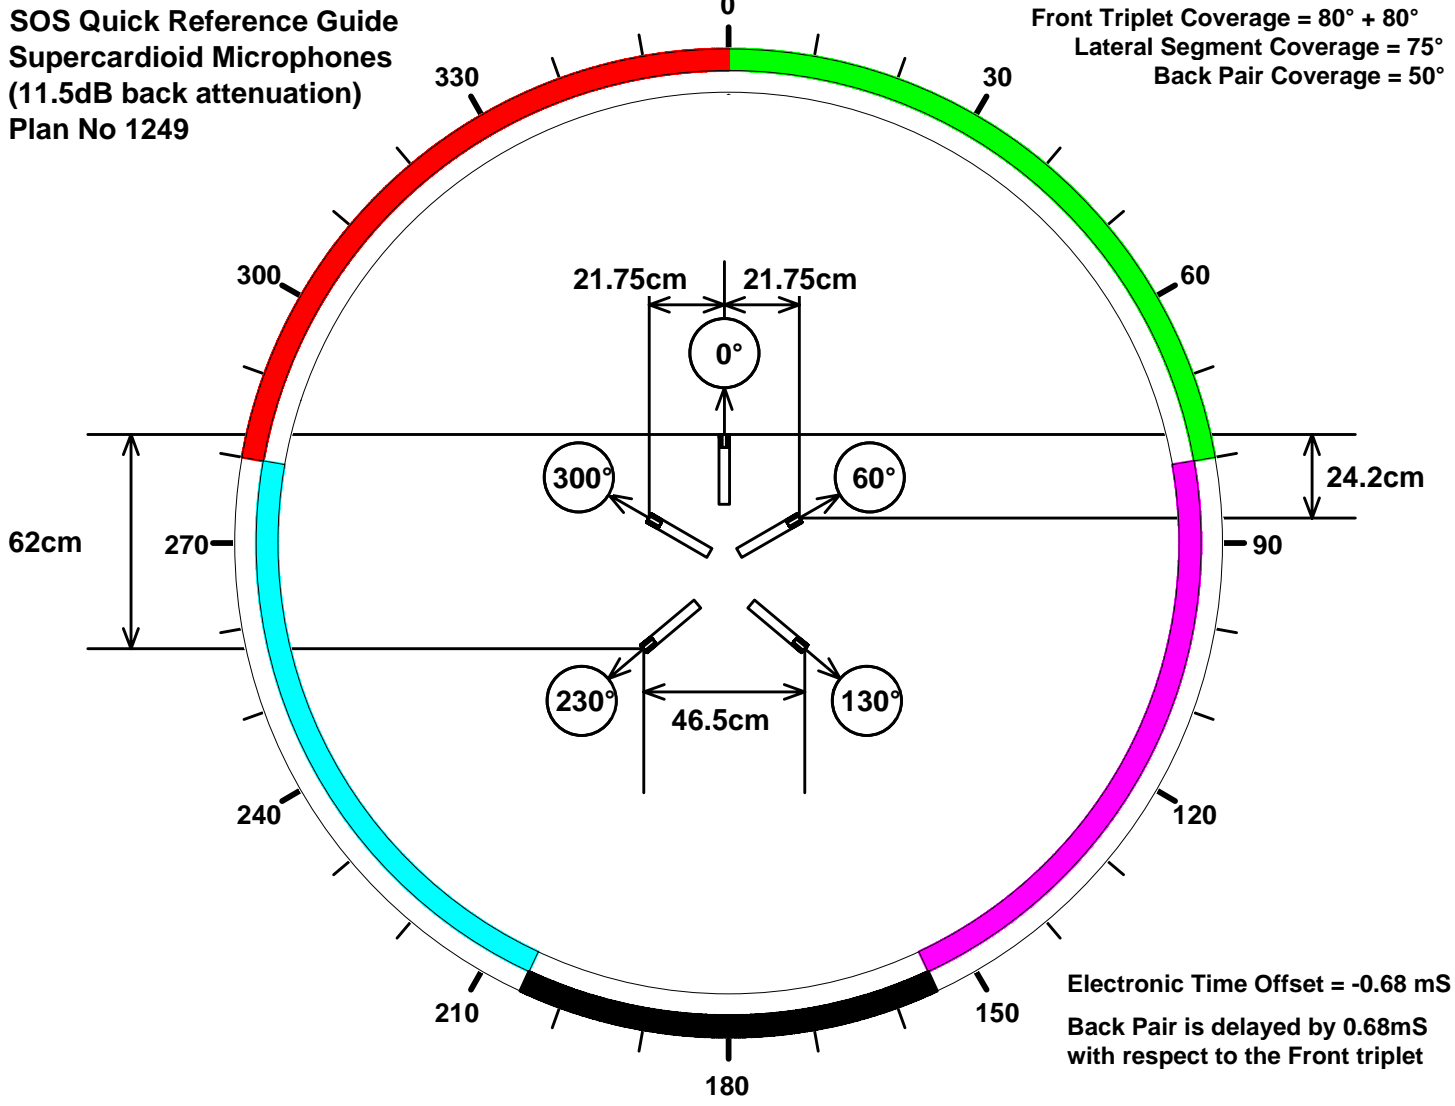

SOS Quick Reference Guide
Supercardioid Microphones
(11.5dB back attenuation)
Plan No 1249

Front Triplet Coverage = 80° + 80°
Lateral Segment Coverage = 75°
Back Pair Coverage = 50°

Electronic Time Offset = -0.68 mS
Back Pair is delayed by 0.68mS
with respect to the Front triplet