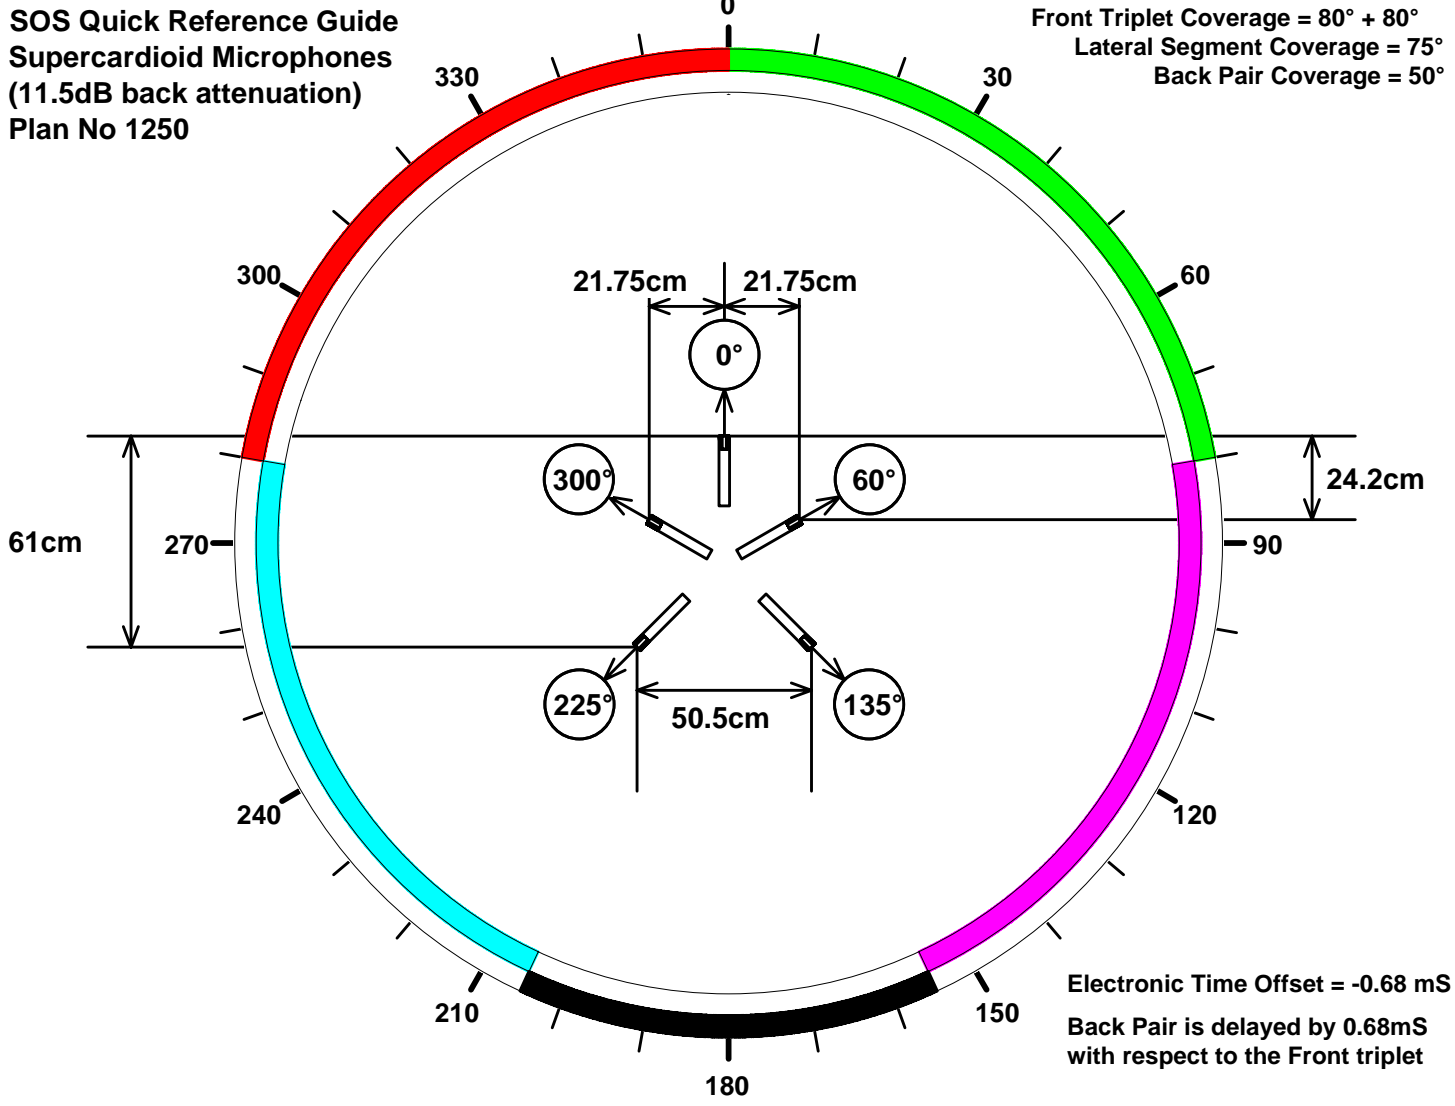

**SOS Quick Reference Guide**  
**Supercardioid Microphones**  
**(11.5dB back attenuation)**  
**Plan No 1250**

**Front Triplet Coverage = 80° + 80°**  
**Lateral Segment Coverage = 75°**  
**Back Pair Coverage = 50°**

61cm

270

21.75cm

21.75cm

0°

300°

60°

225°

135°

50.5cm

24.2cm

90

240

120

210

150

180

**Electronic Time Offset = -0.68 ms**  
**Back Pair is delayed by 0.68ms**  
**with respect to the Front triplet**