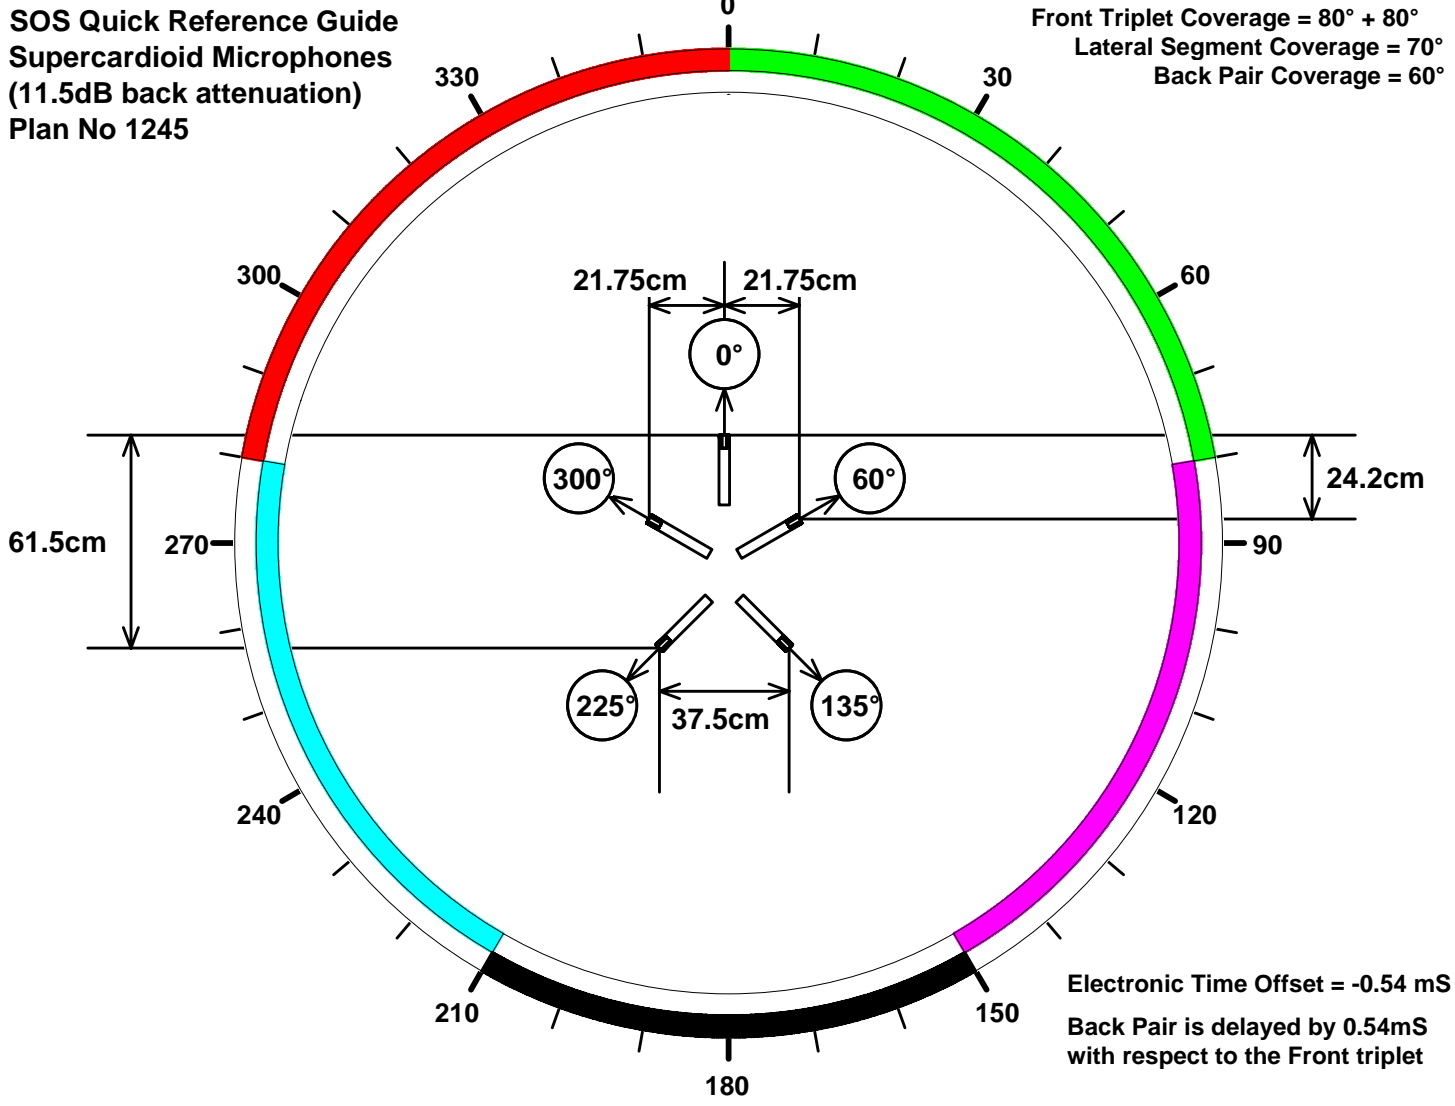

SOS Quick Reference Guide
Supercardioid Microphones
(11.5dB back attenuation)
Plan No 1245

Front Triplet Coverage = 80° + 80°
Lateral Segment Coverage = 70°
Back Pair Coverage = 60°

Electronic Time Offset = -0.54 ms
Back Pair is delayed by 0.54ms
with respect to the Front triplet