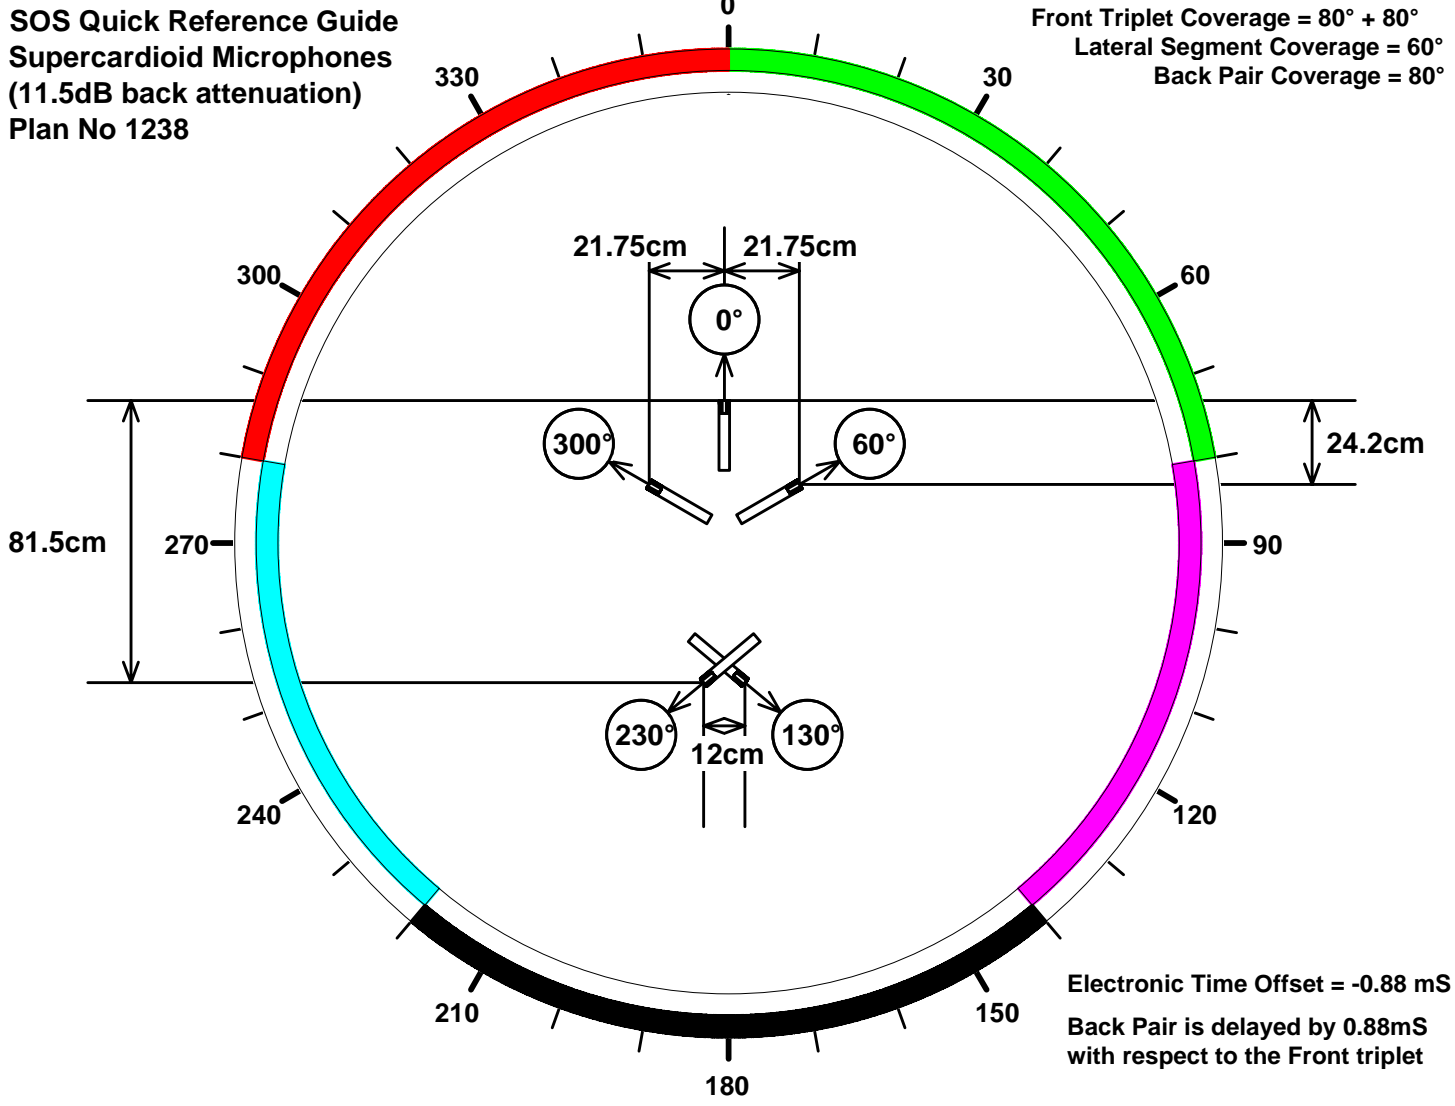

**SOS Quick Reference Guide  
Supercardioid Microphones  
(11.5dB back attenuation)  
Plan No 1238**

**Front Triplet Coverage = 80° + 80°  
Lateral Segment Coverage = 60°  
Back Pair Coverage = 80°**

**Electronic Time Offset = -0.88 mS  
Back Pair is delayed by 0.88mS  
with respect to the Front triplet**