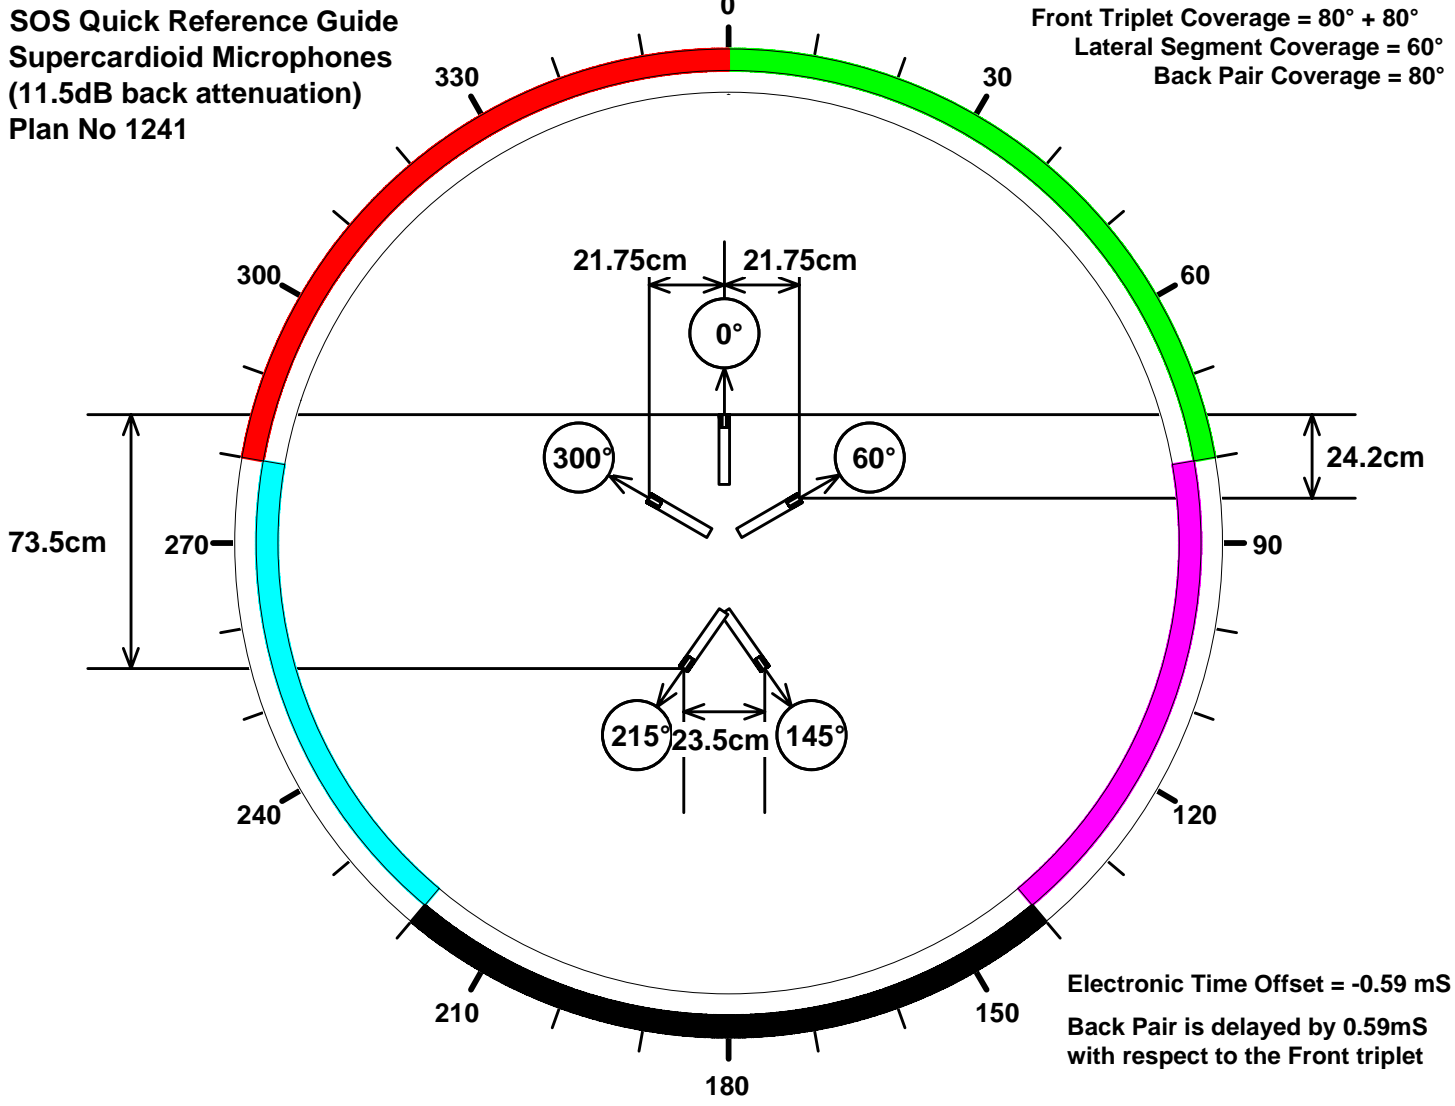

SOS Quick Reference Guide
Supercardioid Microphones
(11.5dB back attenuation)
Plan No 1241

Front Triplet Coverage = 80° + 80°
Lateral Segment Coverage = 60°
Back Pair Coverage = 80°

Electronic Time Offset = -0.59 mS
Back Pair is delayed by 0.59mS
with respect to the Front triplet