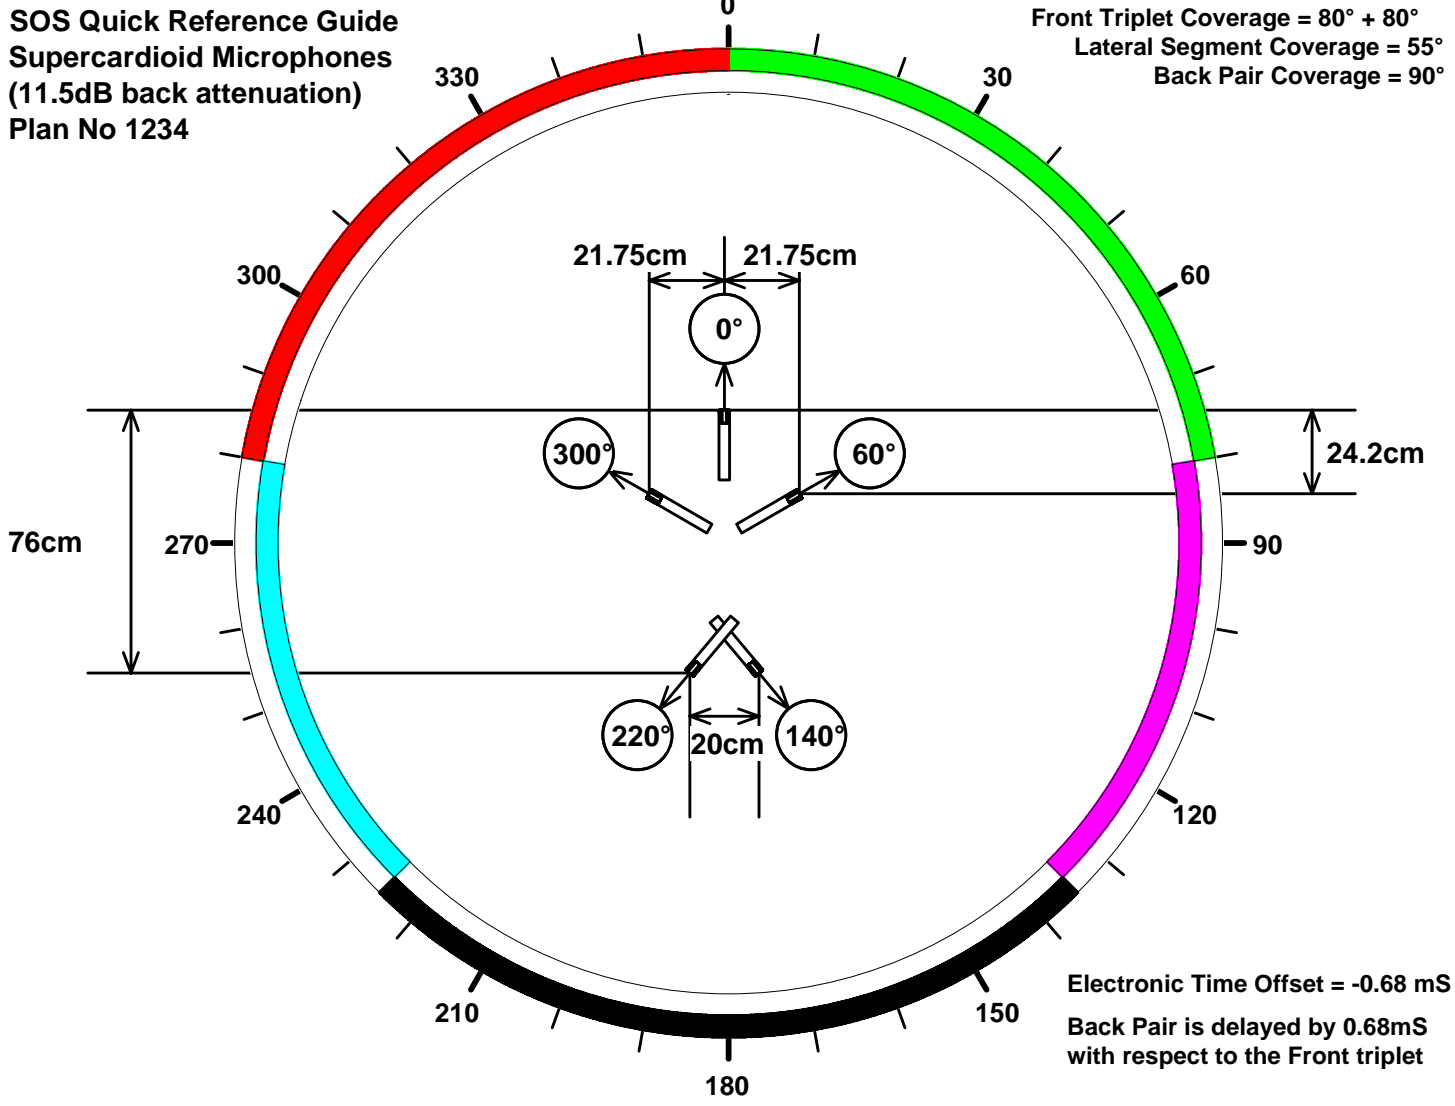

SOS Quick Reference Guide
Supercardioid Microphones
(11.5dB back attenuation)
Plan No 1234

Front Triplet Coverage = 80° + 80°
Lateral Segment Coverage = 55°
Back Pair Coverage = 90°

Electronic Time Offset = -0.68 mS
Back Pair is delayed by 0.68mS
with respect to the Front triplet