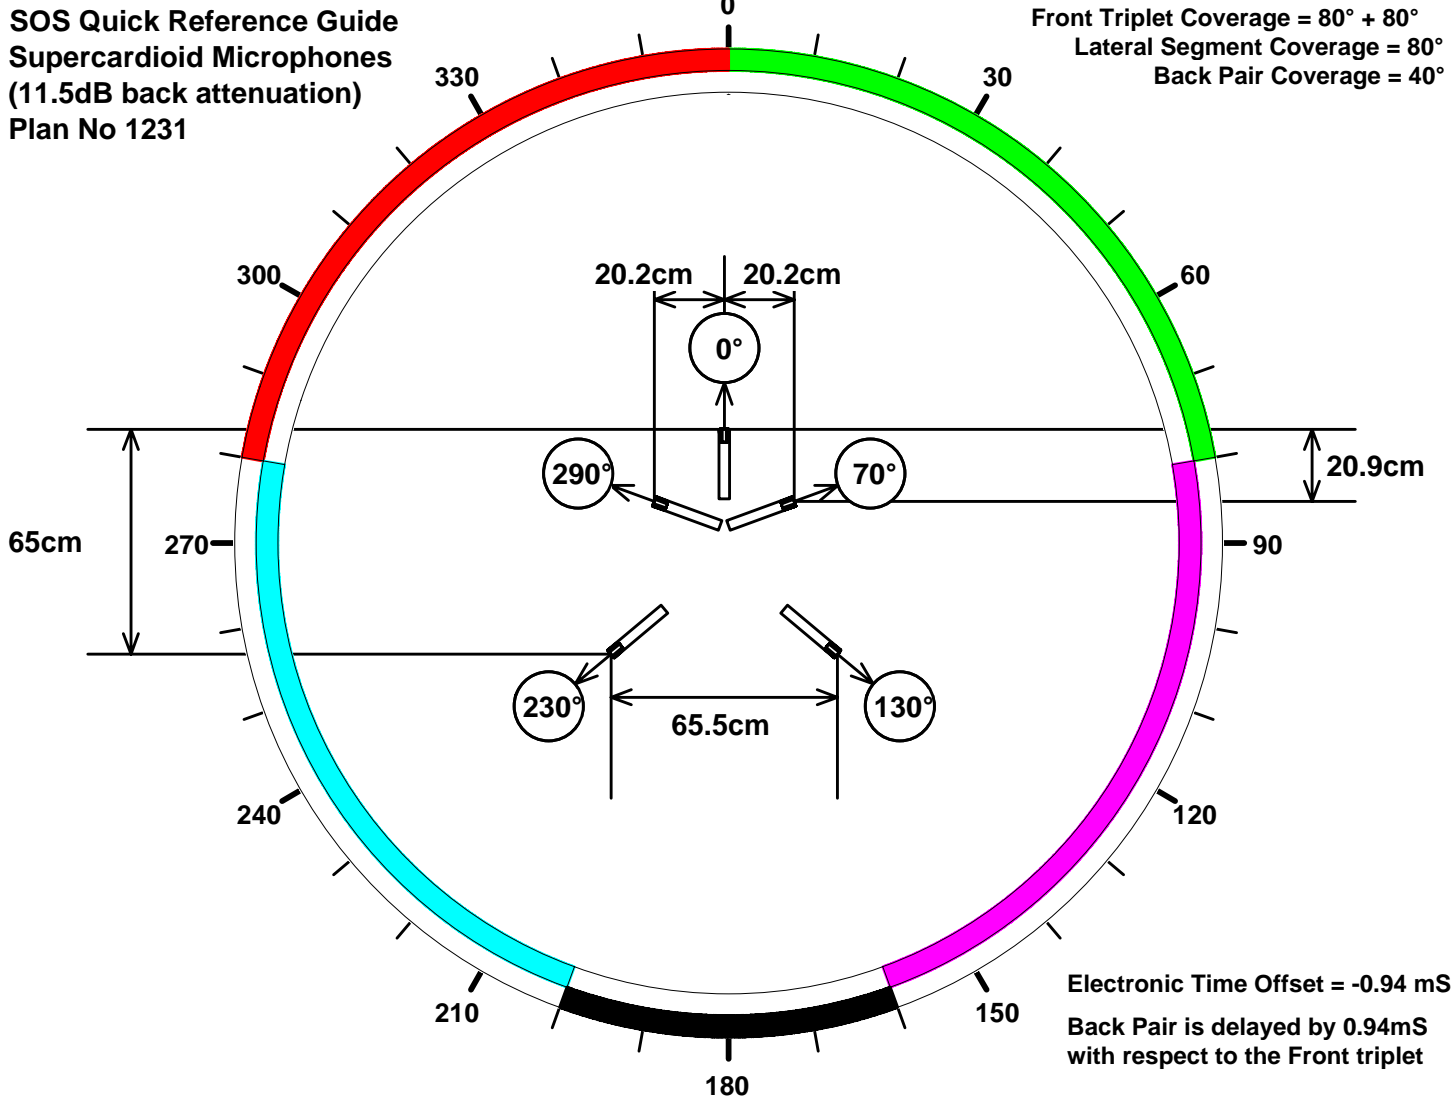

**SOS Quick Reference Guide**  
**Supercardioid Microphones**  
**(11.5dB back attenuation)**  
**Plan No 1231**

**Front Triplet Coverage = 80° + 80°**  
**Lateral Segment Coverage = 80°**  
**Back Pair Coverage = 40°**

**Electronic Time Offset = -0.94 ms**  
**Back Pair is delayed by 0.94ms**  
**with respect to the Front triplet**