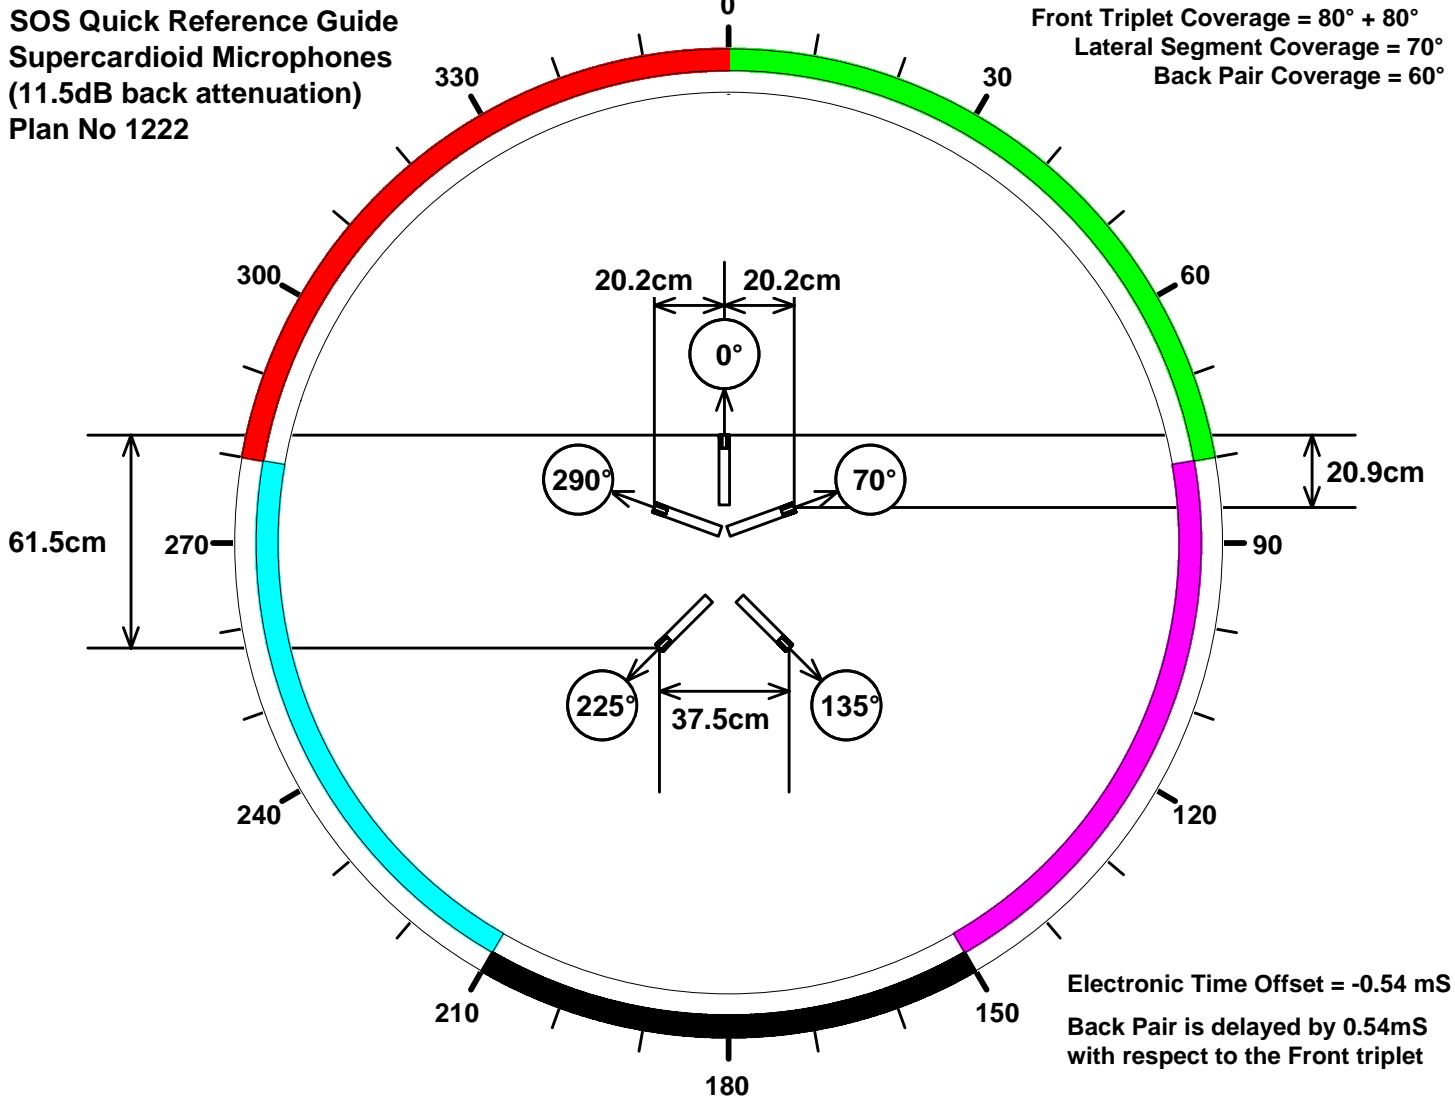

**SOS Quick Reference Guide**  
**Supercardioid Microphones**  
**(11.5dB back attenuation)**  
**Plan No 1222**

**Front Triplet Coverage = 80° + 80°**  
**Lateral Segment Coverage = 70°**  
**Back Pair Coverage = 60°**

**Electronic Time Offset = -0.54 ms**  
**Back Pair is delayed by 0.54ms**  
**with respect to the Front triplet**