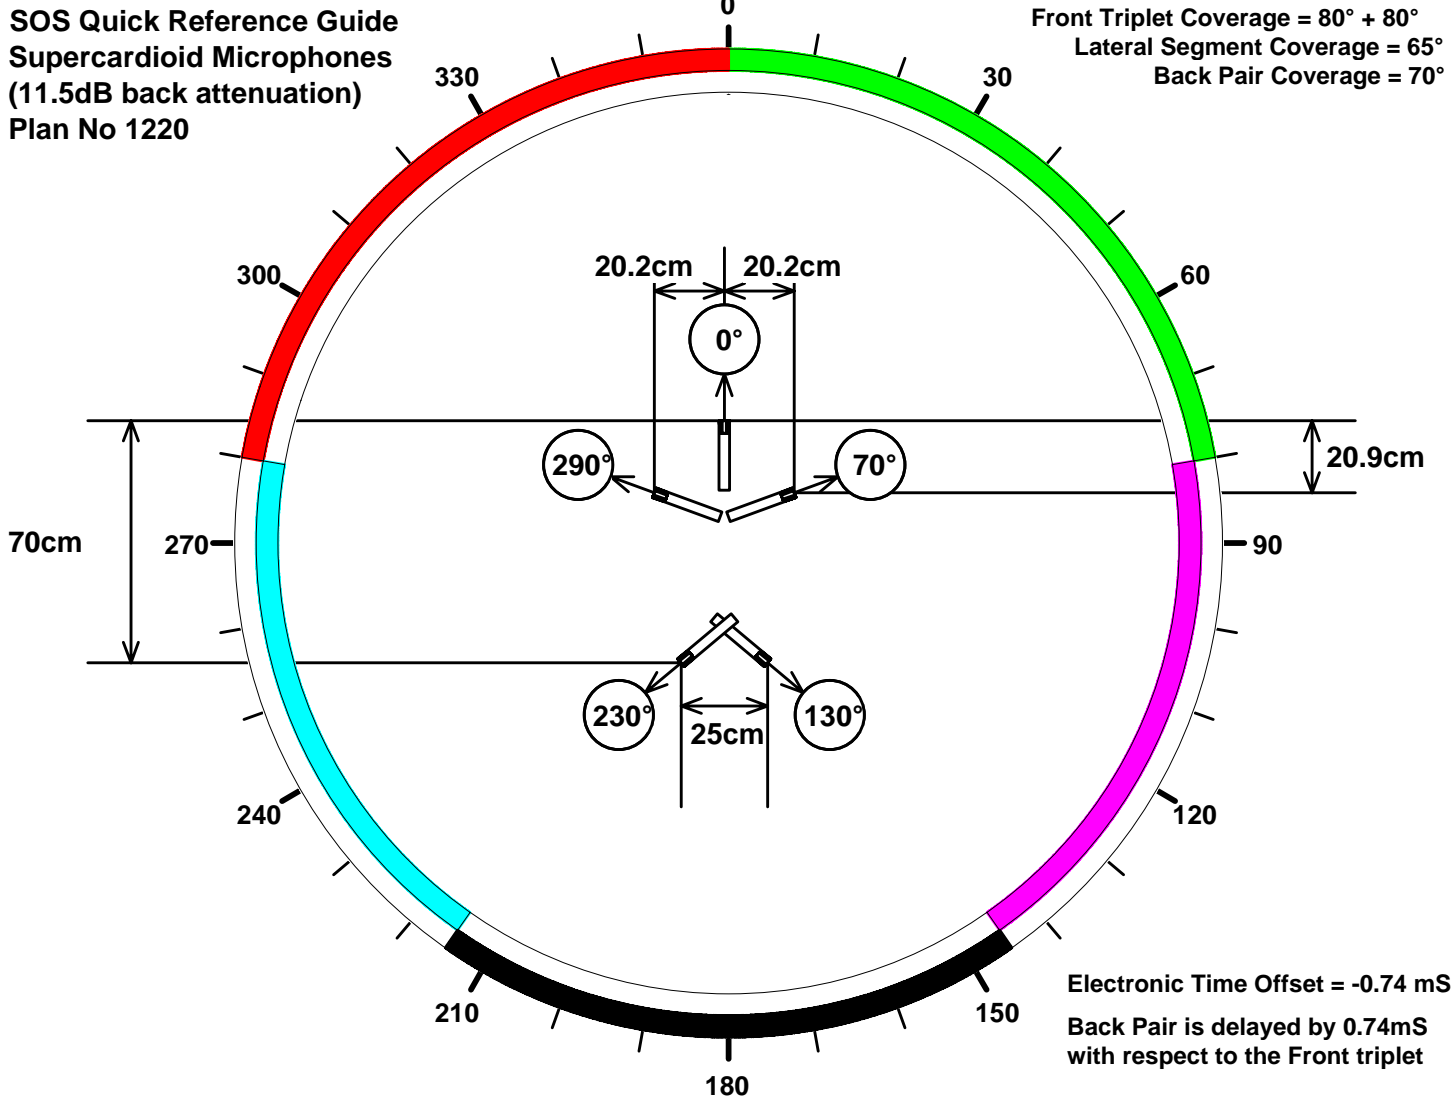

**SOS Quick Reference Guide
Supercardioid Microphones
(11.5dB back attenuation)
Plan No 1220**

**Front Triplet Coverage = 80° + 80°
Lateral Segment Coverage = 65°
Back Pair Coverage = 70°**

**Electronic Time Offset = -0.74 mS
Back Pair is delayed by 0.74mS
with respect to the Front triplet**