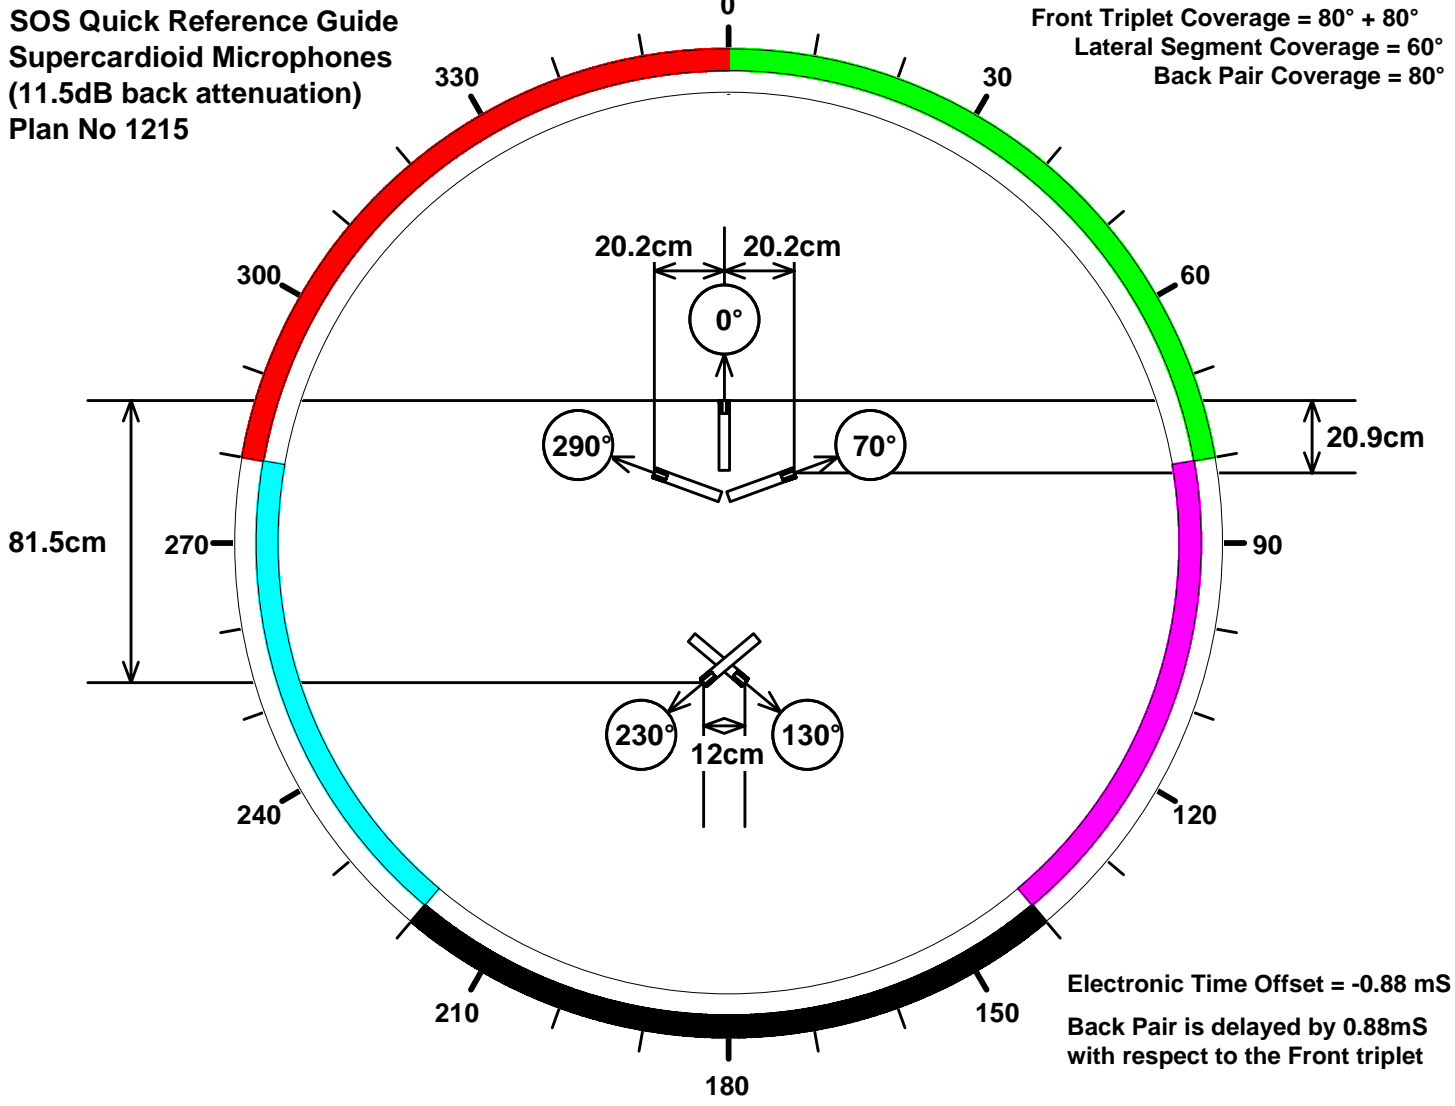

**SOS Quick Reference Guide  
Supercardioid Microphones  
(11.5dB back attenuation)  
Plan No 1215**

**Front Triplet Coverage =  $80^\circ + 80^\circ$   
Lateral Segment Coverage =  $60^\circ$   
Back Pair Coverage =  $80^\circ$**

**Electronic Time Offset = -0.88 ms  
Back Pair is delayed by 0.88ms  
with respect to the Front triplet**