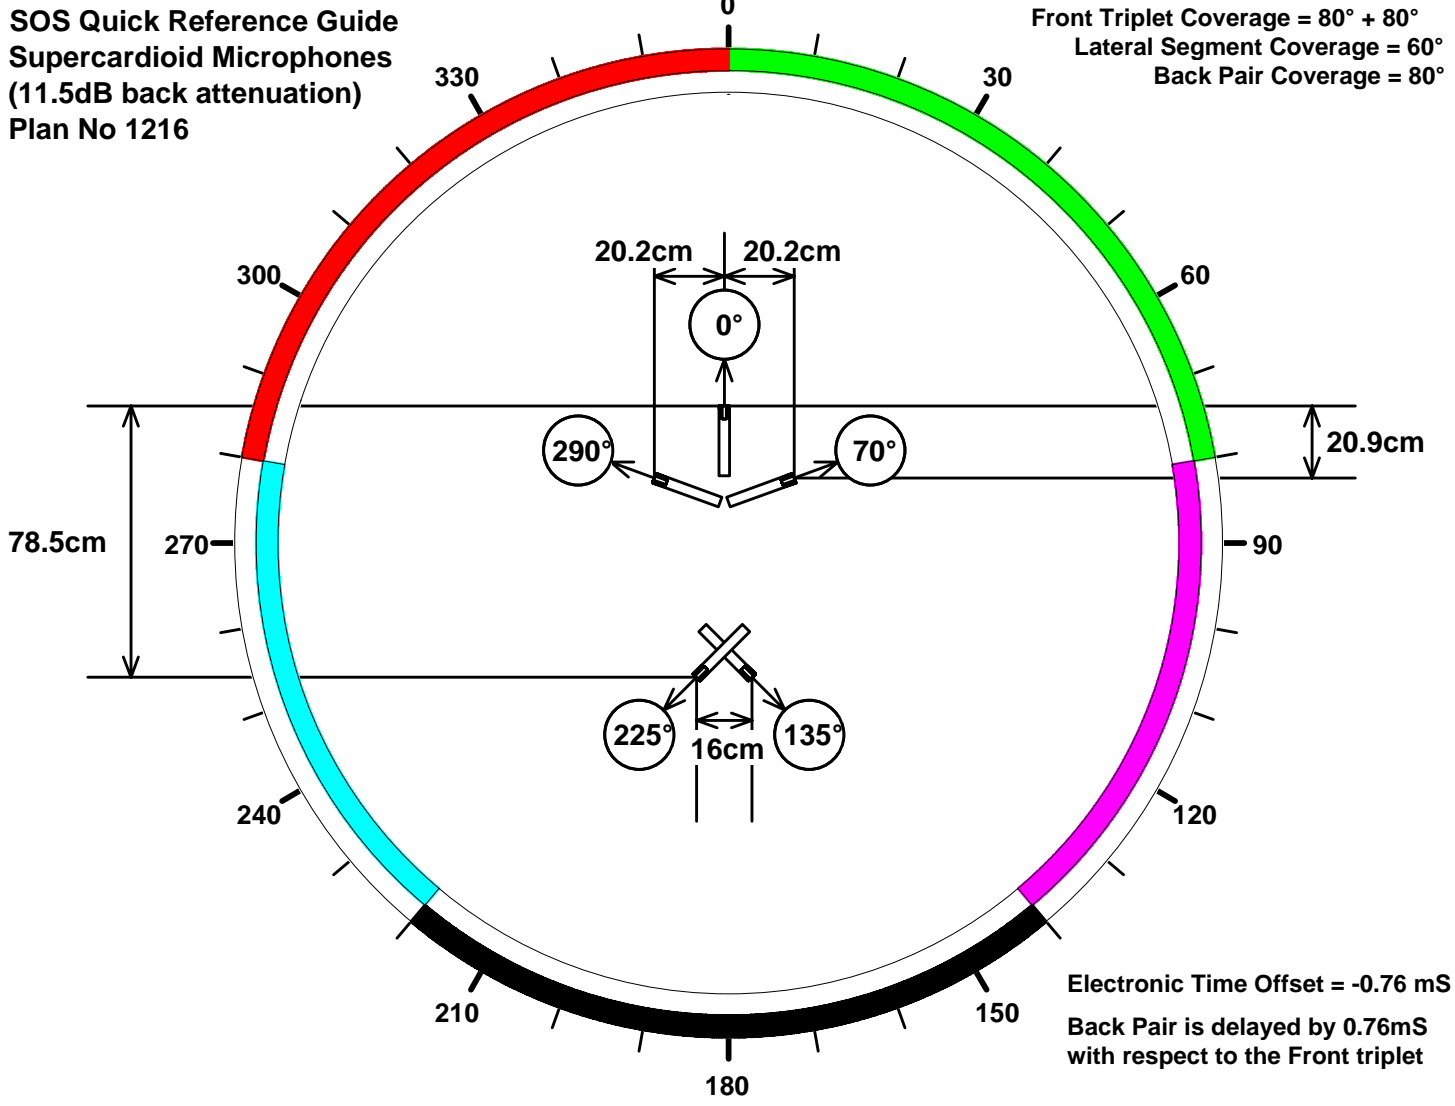

**SOS Quick Reference Guide  
Supercardioid Microphones  
(11.5dB back attenuation)  
Plan No 1216**

**Front Triplet Coverage = 80° + 80°  
Lateral Segment Coverage = 60°  
Back Pair Coverage = 80°**

**Electronic Time Offset = -0.76 mS  
Back Pair is delayed by 0.76mS  
with respect to the Front triplet**