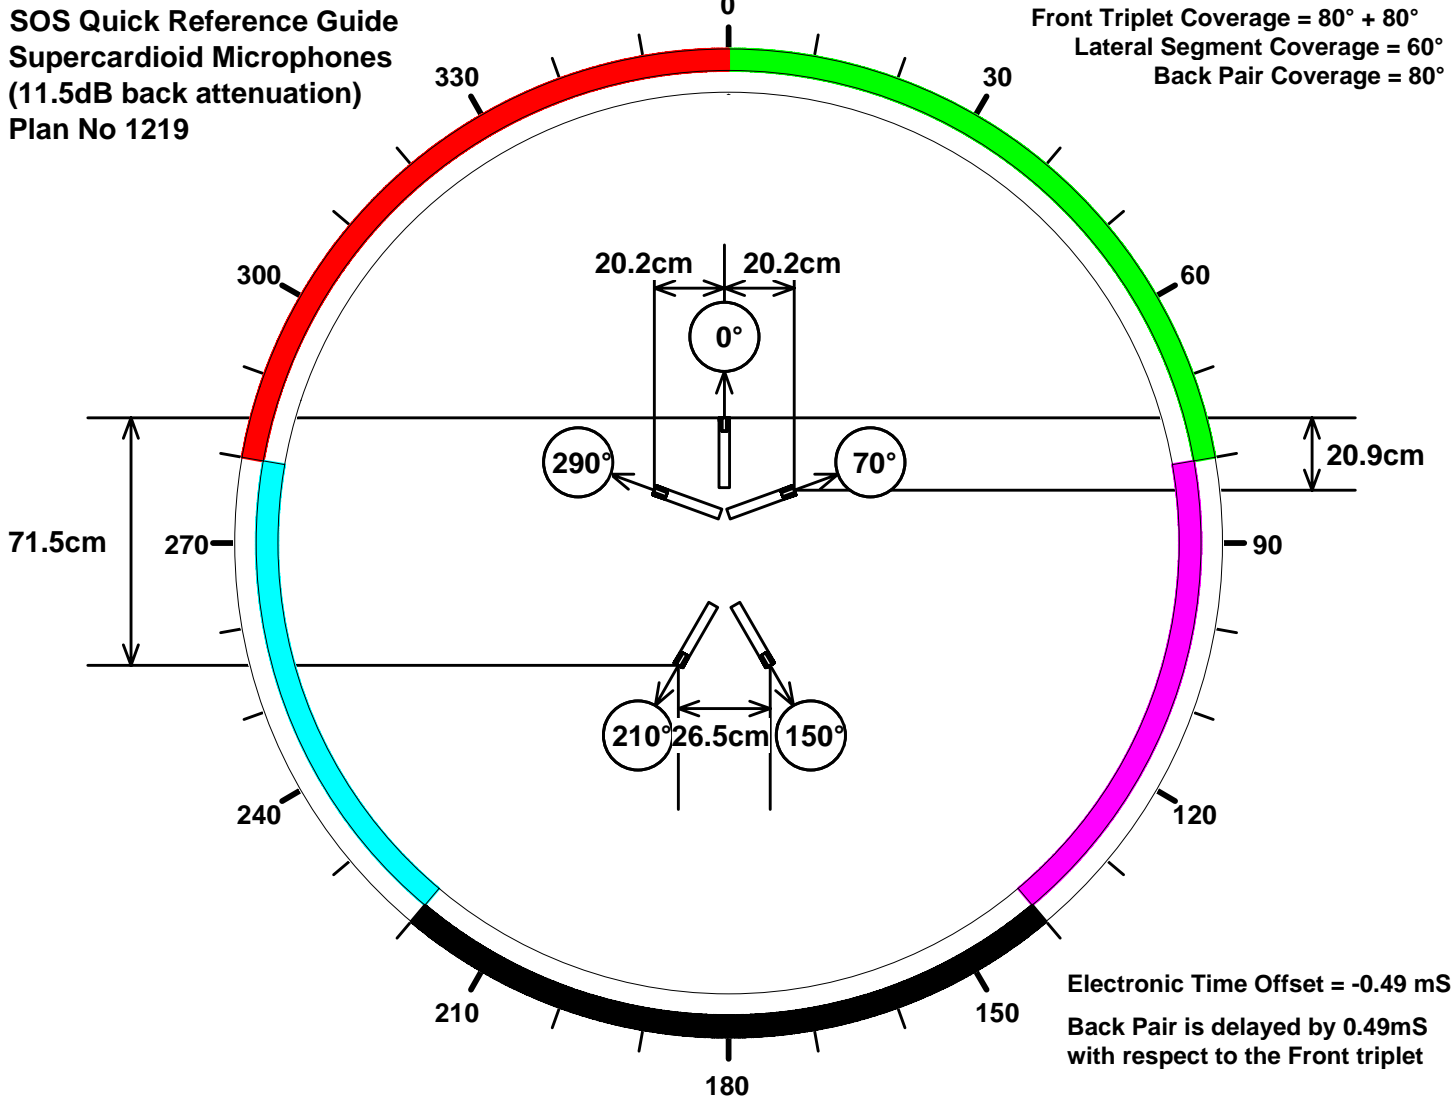

SOS Quick Reference Guide
Supercardioid Microphones
(11.5dB back attenuation)
Plan No 1219

Front Triplet Coverage = 80° + 80°
Lateral Segment Coverage = 60°
Back Pair Coverage = 80°

Electronic Time Offset = -0.49 mS
Back Pair is delayed by 0.49mS
with respect to the Front triplet