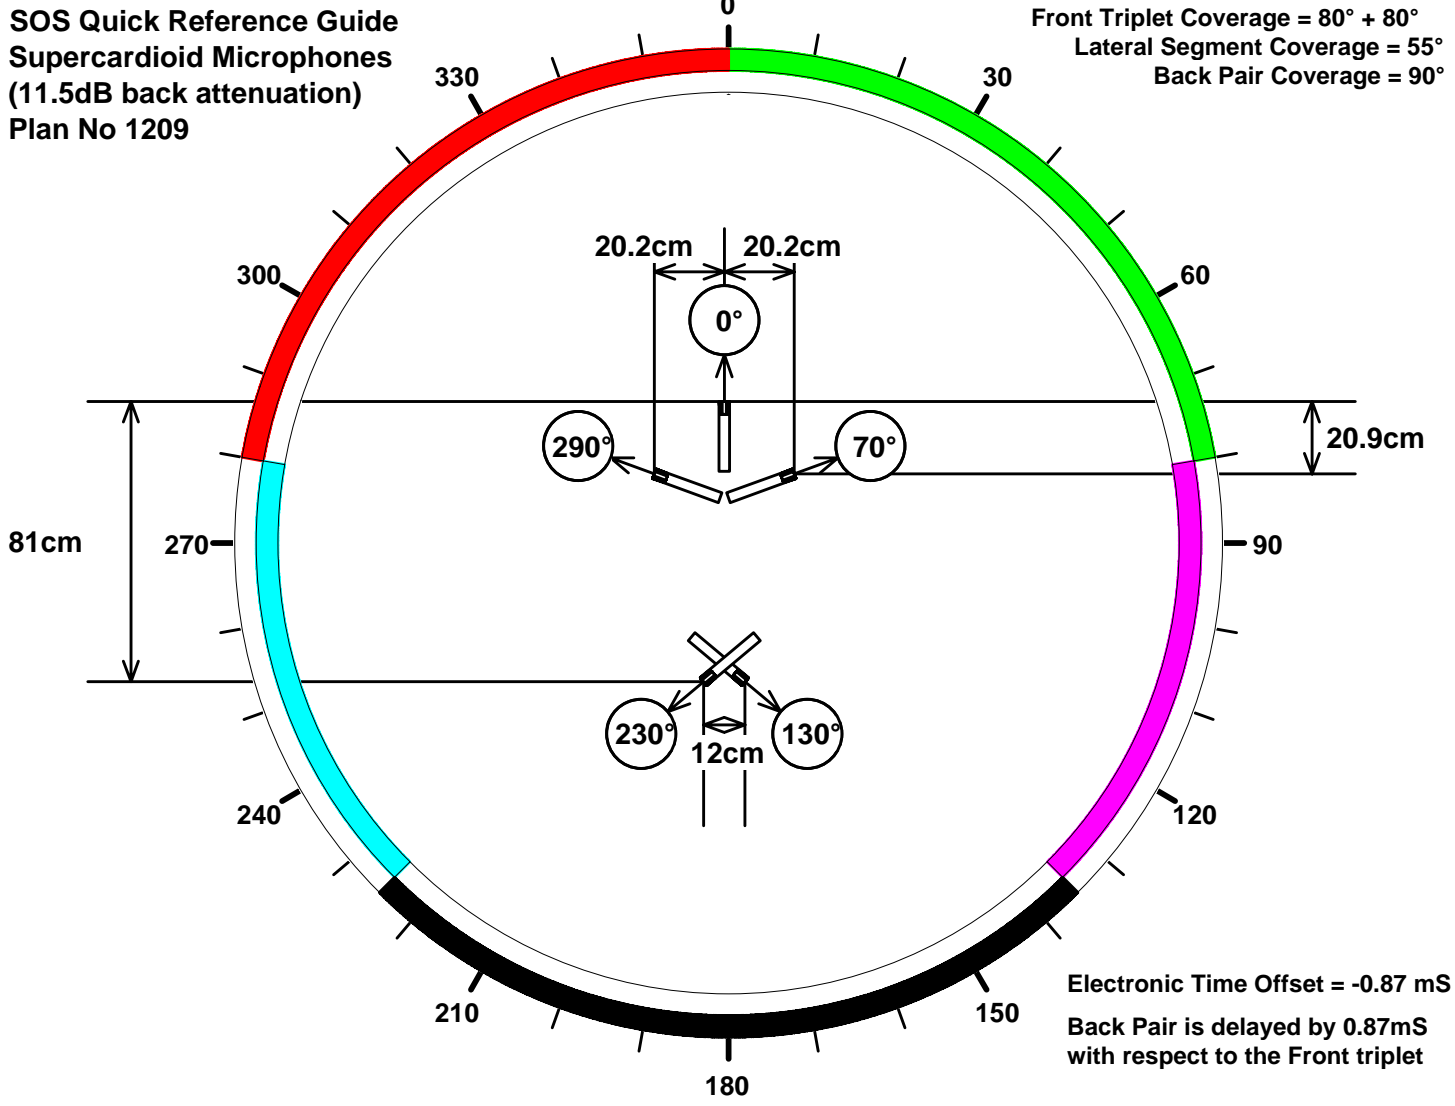

**SOS Quick Reference Guide
Supercardioid Microphones
(11.5dB back attenuation)
Plan No 1209**

**Front Triplet Coverage = $80^\circ + 80^\circ$
Lateral Segment Coverage = 55°
Back Pair Coverage = 90°**

81cm

270

240

210

180

150

120

90

60

30

330

20.2cm

20.2cm

0°

290°

70°

230°

130°

12cm

20.9cm

Electronic Time Offset = -0.87 ms

**Back Pair is delayed by 0.87ms
with respect to the Front triplet**