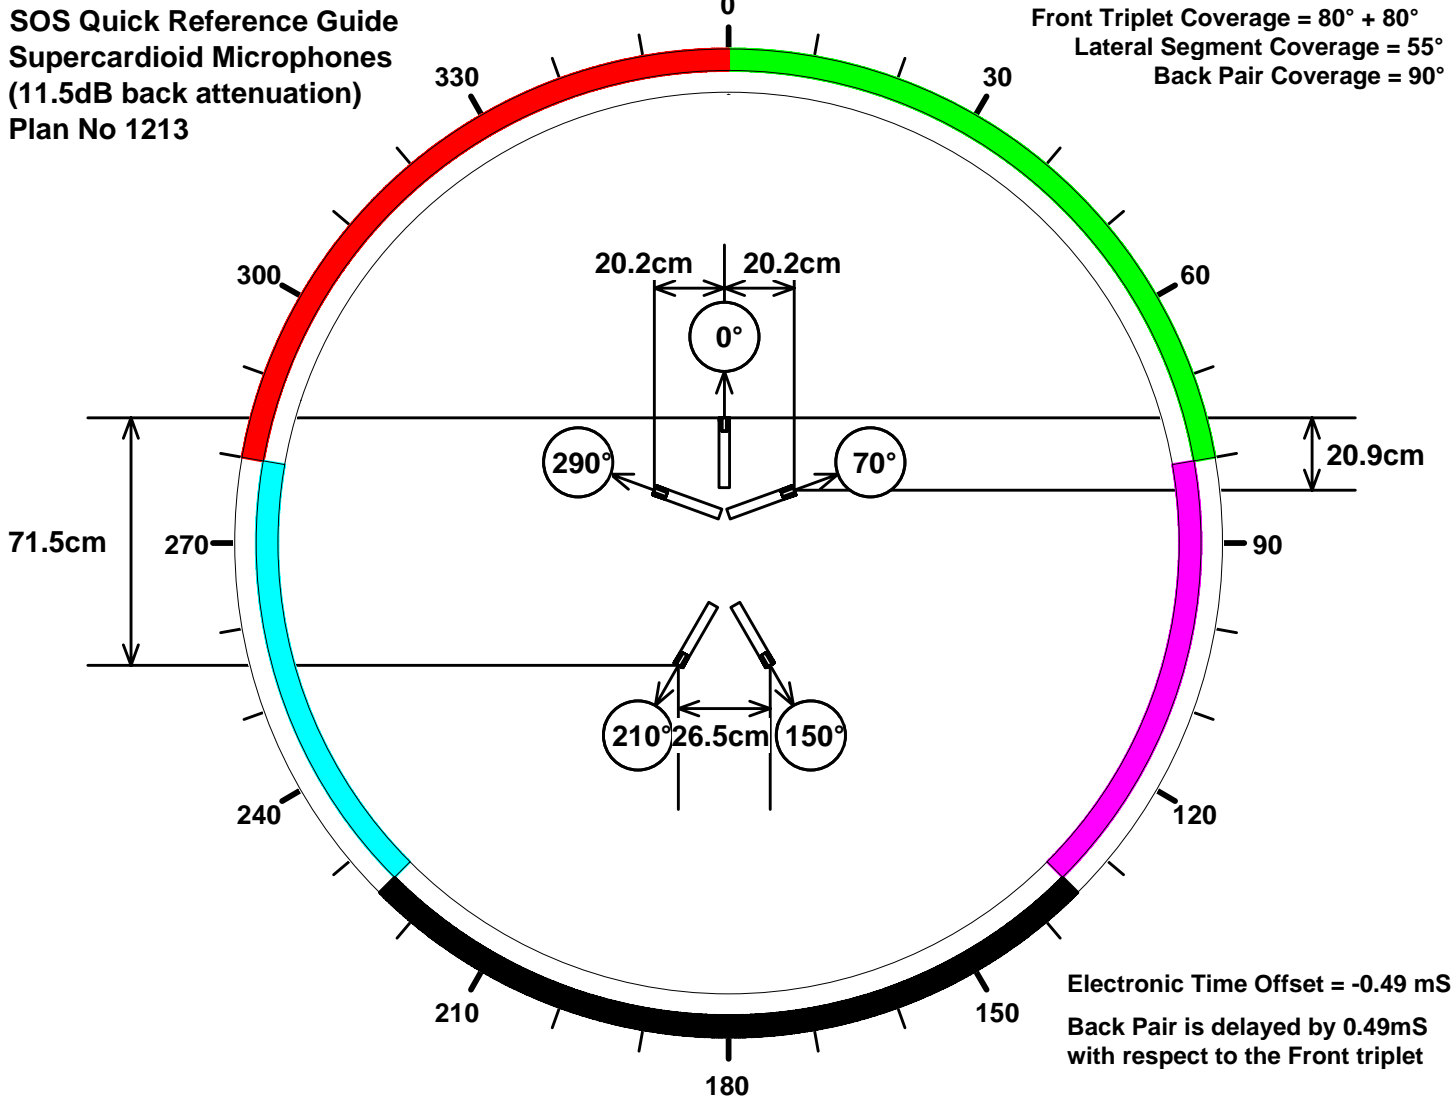

**SOS Quick Reference Guide  
Supercardioid Microphones  
(11.5dB back attenuation)  
Plan No 1213**

**Front Triplet Coverage = 80° + 80°  
Lateral Segment Coverage = 55°  
Back Pair Coverage = 90°**

71.5cm

20.2cm 20.2cm

20.9cm

270

240

210

180

150

120

90

60

30

330

**Electronic Time Offset = -0.49 ms  
Back Pair is delayed by 0.49ms  
with respect to the Front triplet**