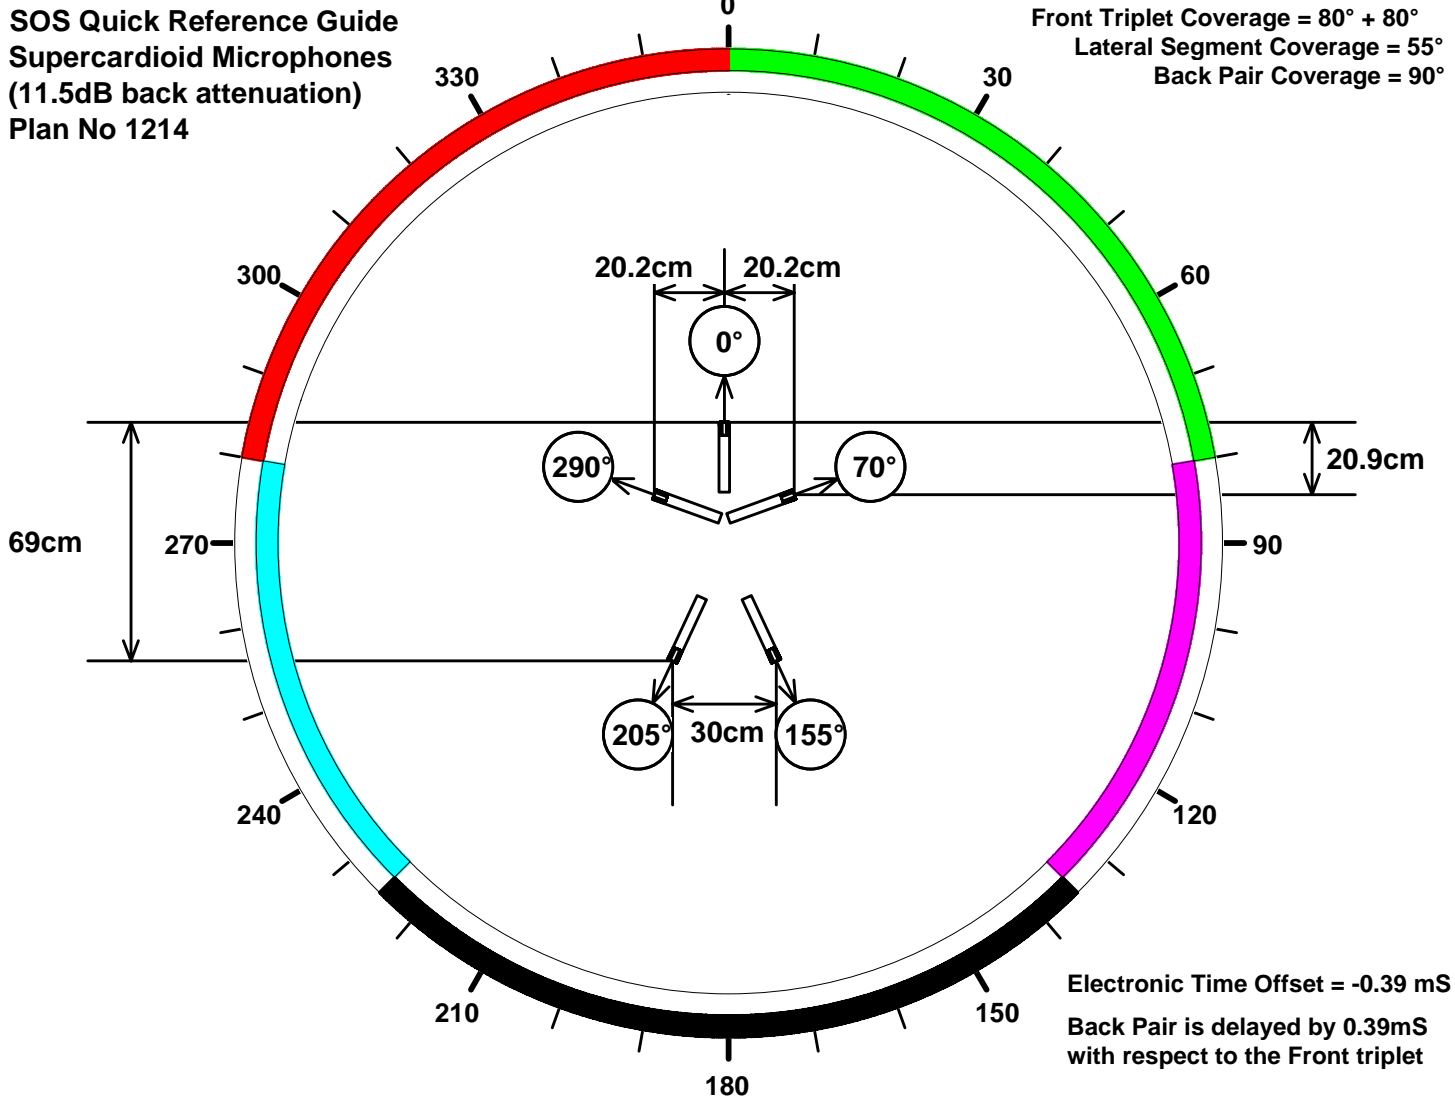

**SOS Quick Reference Guide
Supercardioid Microphones
(11.5dB back attenuation)
Plan No 1214**

**Front Triplet Coverage = 80° + 80°
Lateral Segment Coverage = 55°
Back Pair Coverage = 90°**

69cm

270

300

330

20.2cm

20.2cm

0°

290°

70°

20.9cm

90

240

205°

30cm

155°

120

210

150

180

**Electronic Time Offset = -0.39 ms
Back Pair is delayed by 0.39ms
with respect to the Front triplet**