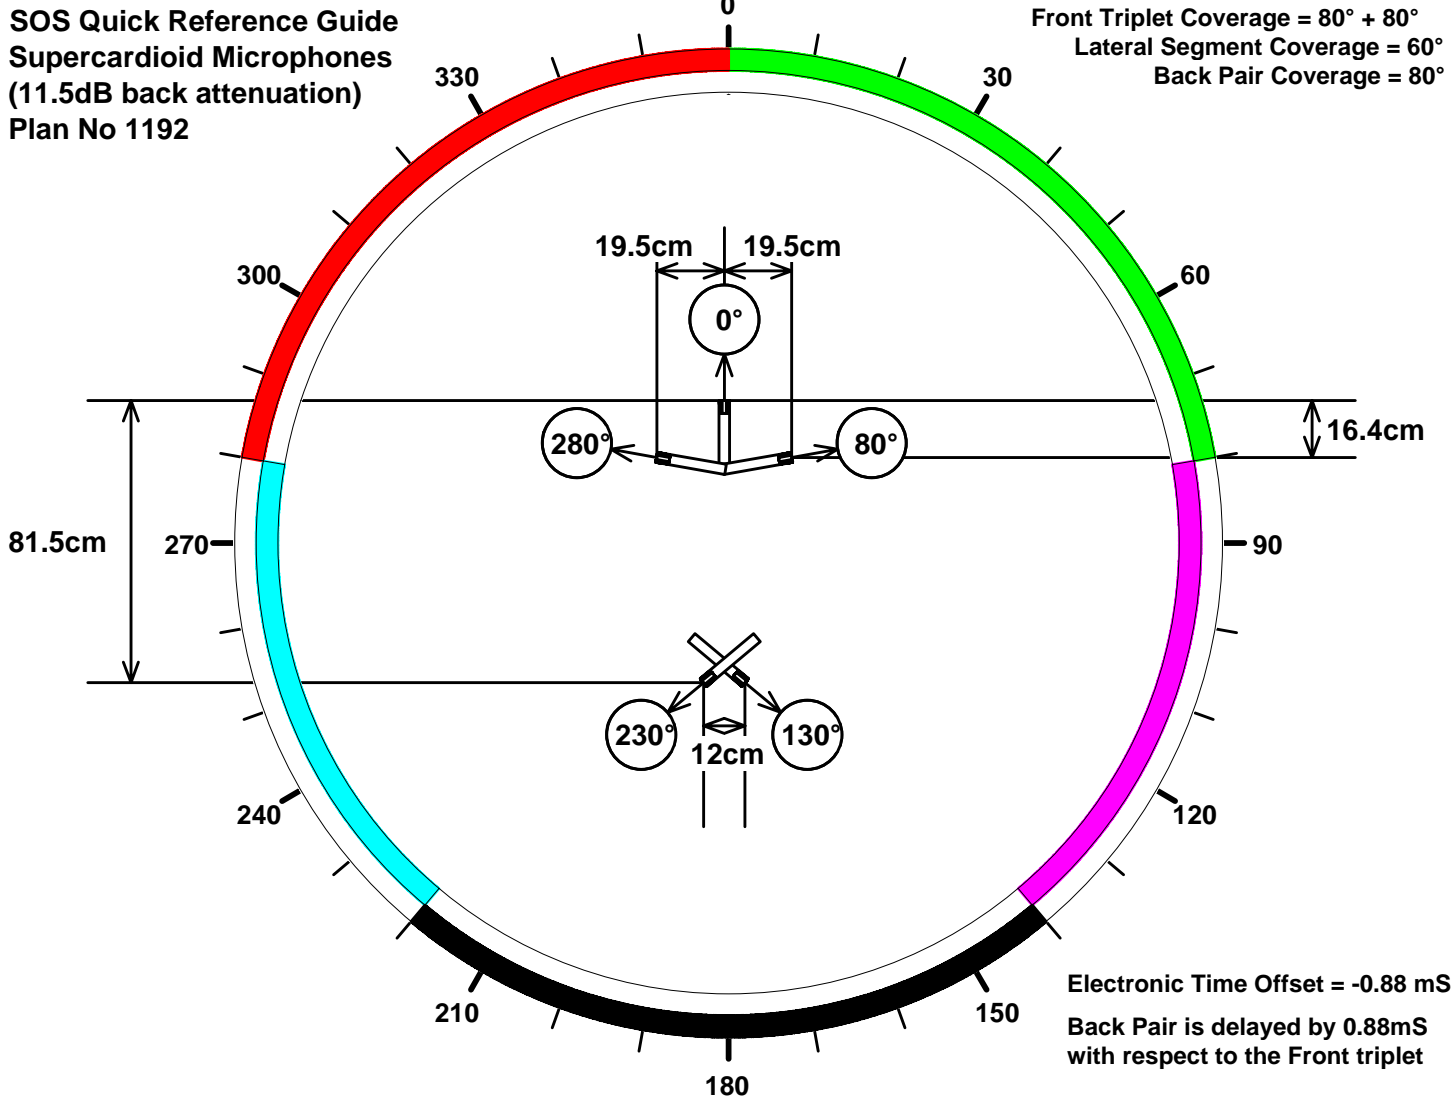

**SOS Quick Reference Guide
Supercardioid Microphones
(11.5dB back attenuation)
Plan No 1192**

**Front Triplet Coverage = 80° + 80°
Lateral Segment Coverage = 60°
Back Pair Coverage = 80°**

**Electronic Time Offset = -0.88 ms
Back Pair is delayed by 0.88ms
with respect to the Front triplet**