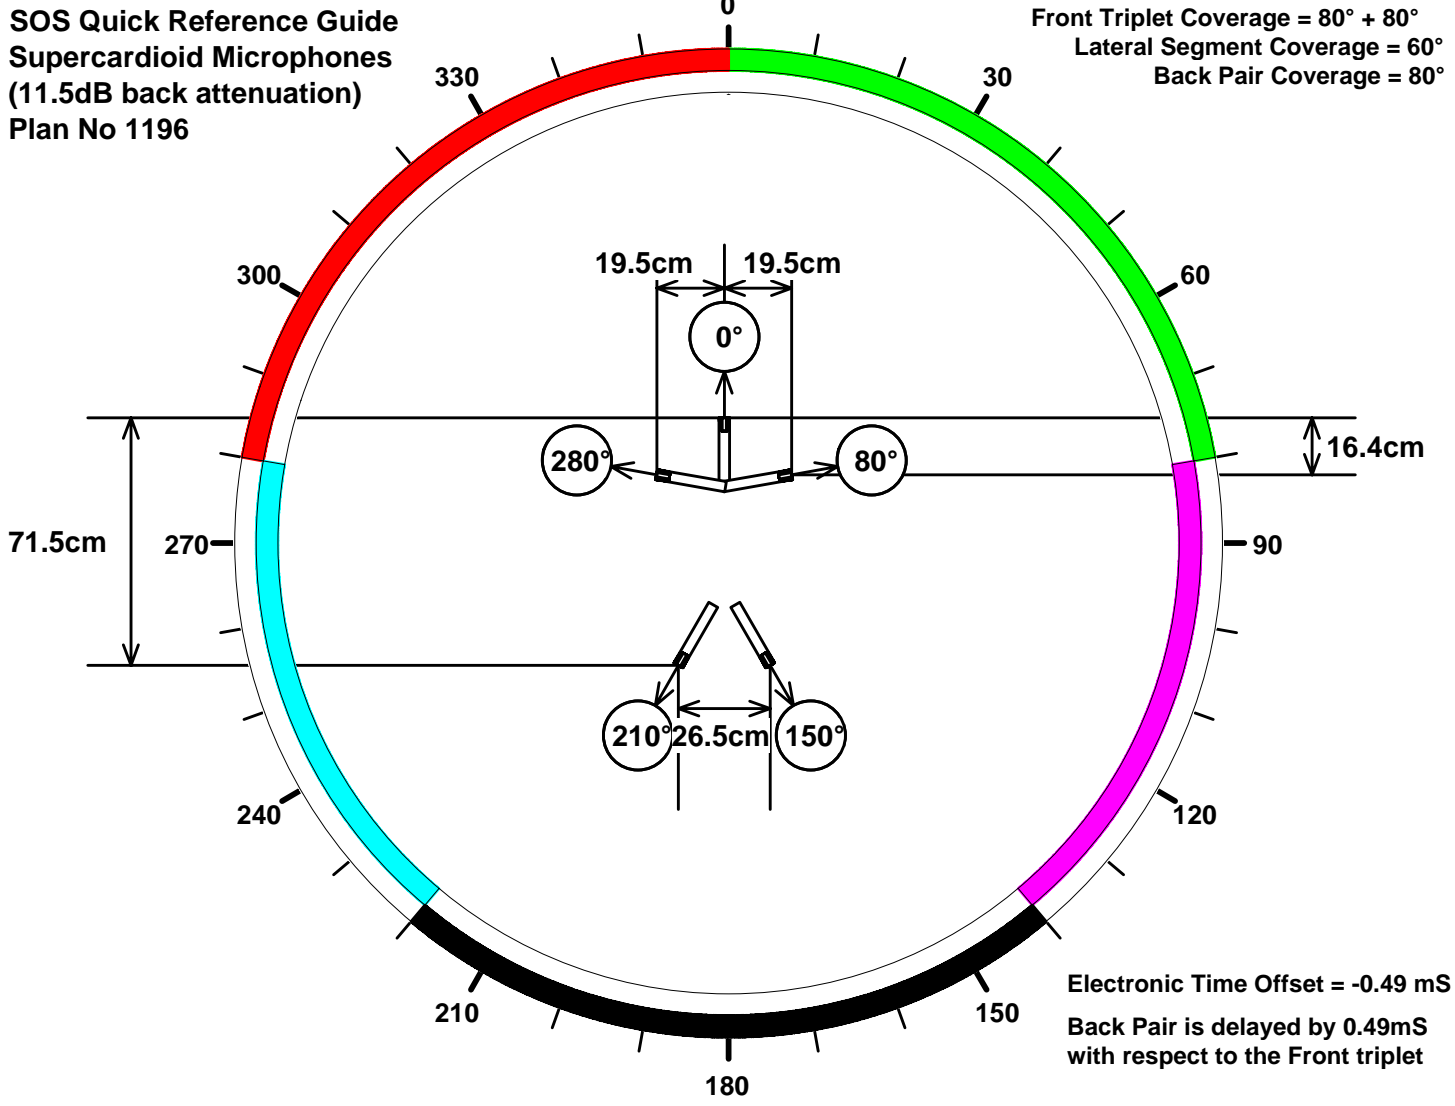

**SOS Quick Reference Guide**  
**Supercardioid Microphones**  
**(11.5dB back attenuation)**  
**Plan No 1196**

**Front Triplet Coverage = 80° + 80°**  
**Lateral Segment Coverage = 60°**  
**Back Pair Coverage = 80°**

**Electronic Time Offset = -0.49 mS**  
**Back Pair is delayed by 0.49mS**  
**with respect to the Front triplet**