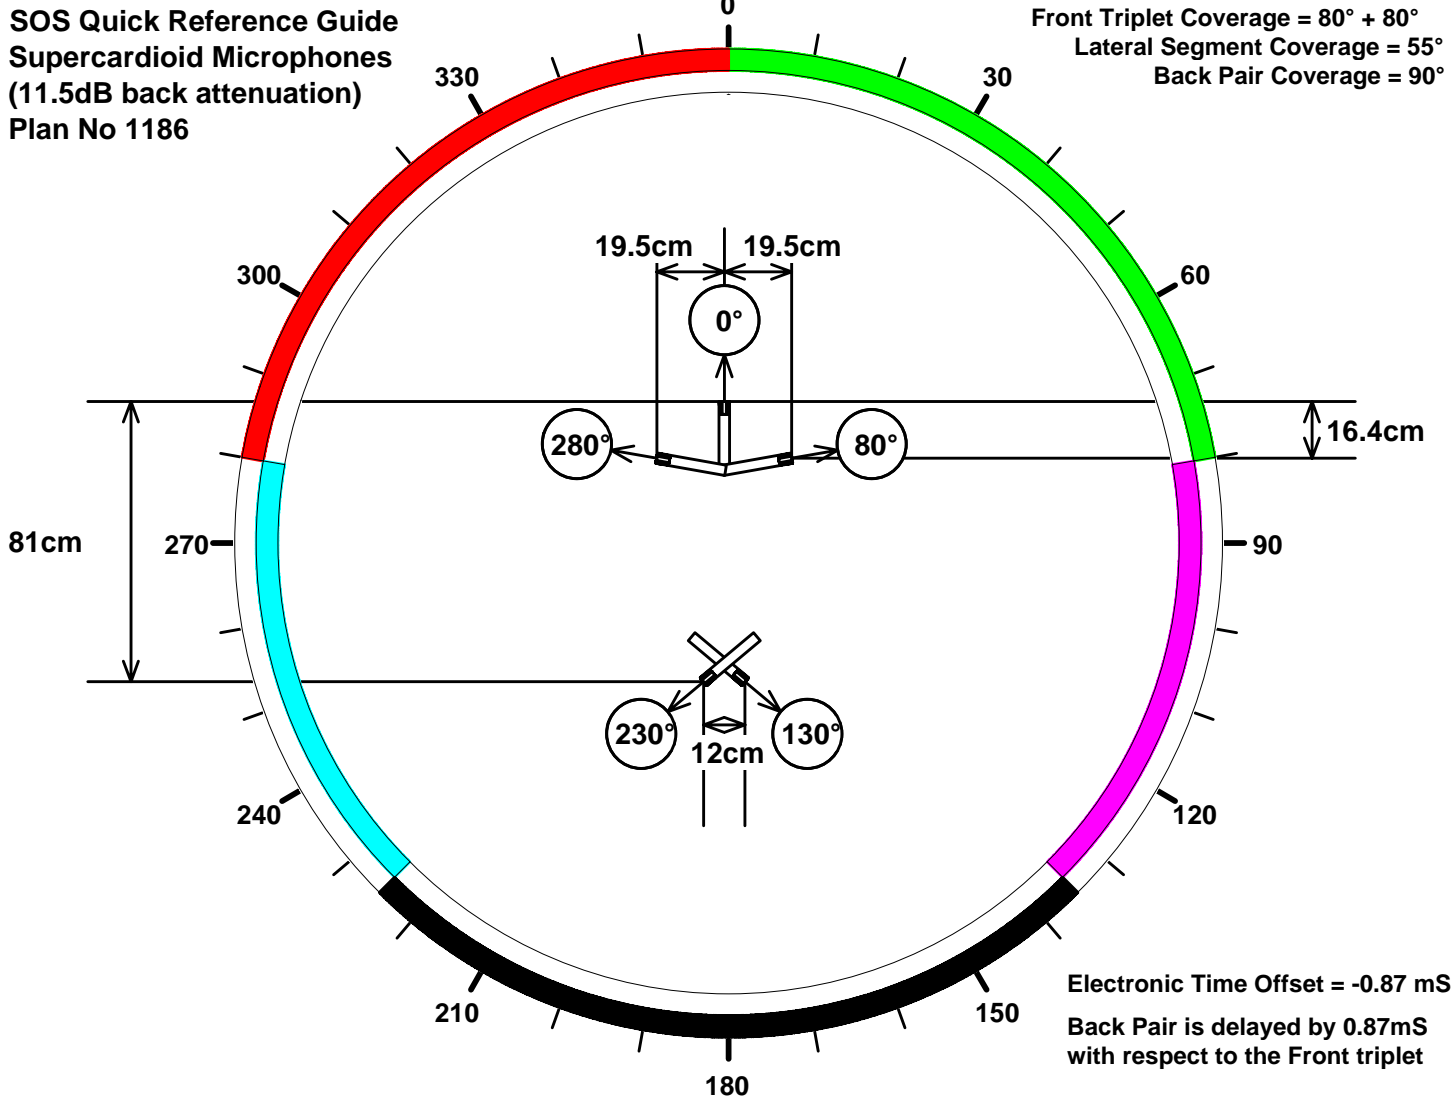

**SOS Quick Reference Guide
Supercardioid Microphones
(11.5dB back attenuation)
Plan No 1186**

**Front Triplet Coverage = $80^\circ + 80^\circ$
Lateral Segment Coverage = 55°
Back Pair Coverage = 90°**

**Electronic Time Offset = -0.87 mS
Back Pair is delayed by 0.87mS
with respect to the Front triplet**