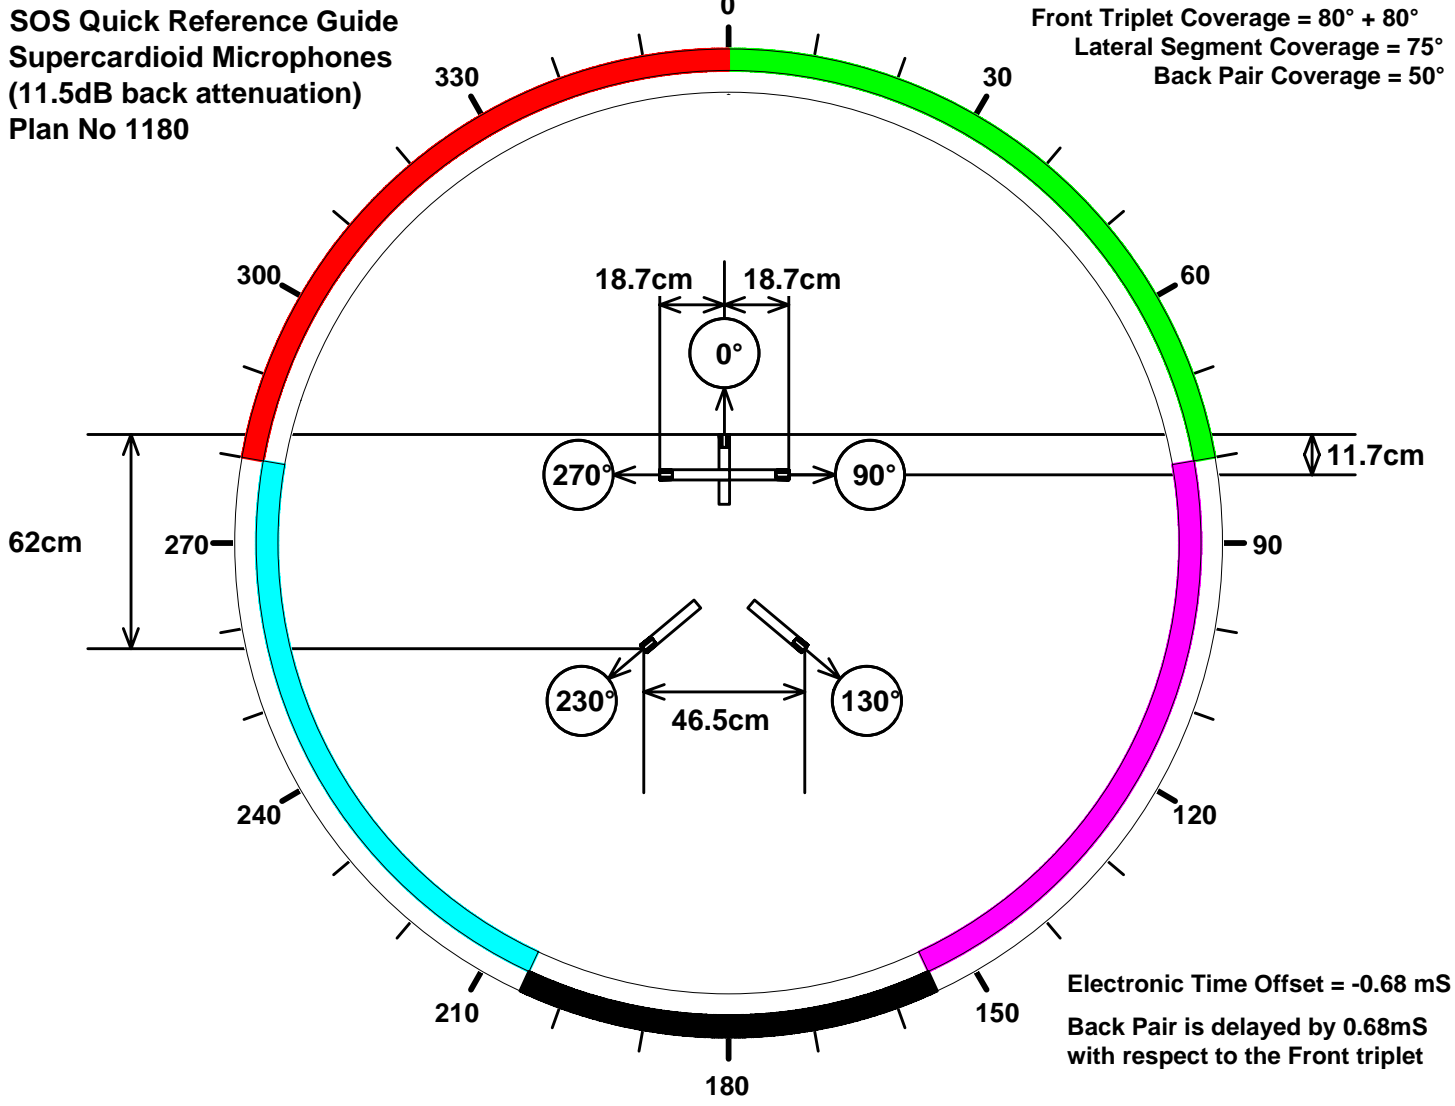

SOS Quick Reference Guide
Supercardioid Microphones
(11.5dB back attenuation)
Plan No 1180

Front Triplet Coverage = 80° + 80°
Lateral Segment Coverage = 75°
Back Pair Coverage = 50°

Electronic Time Offset = -0.68 mS
Back Pair is delayed by 0.68mS
with respect to the Front triplet