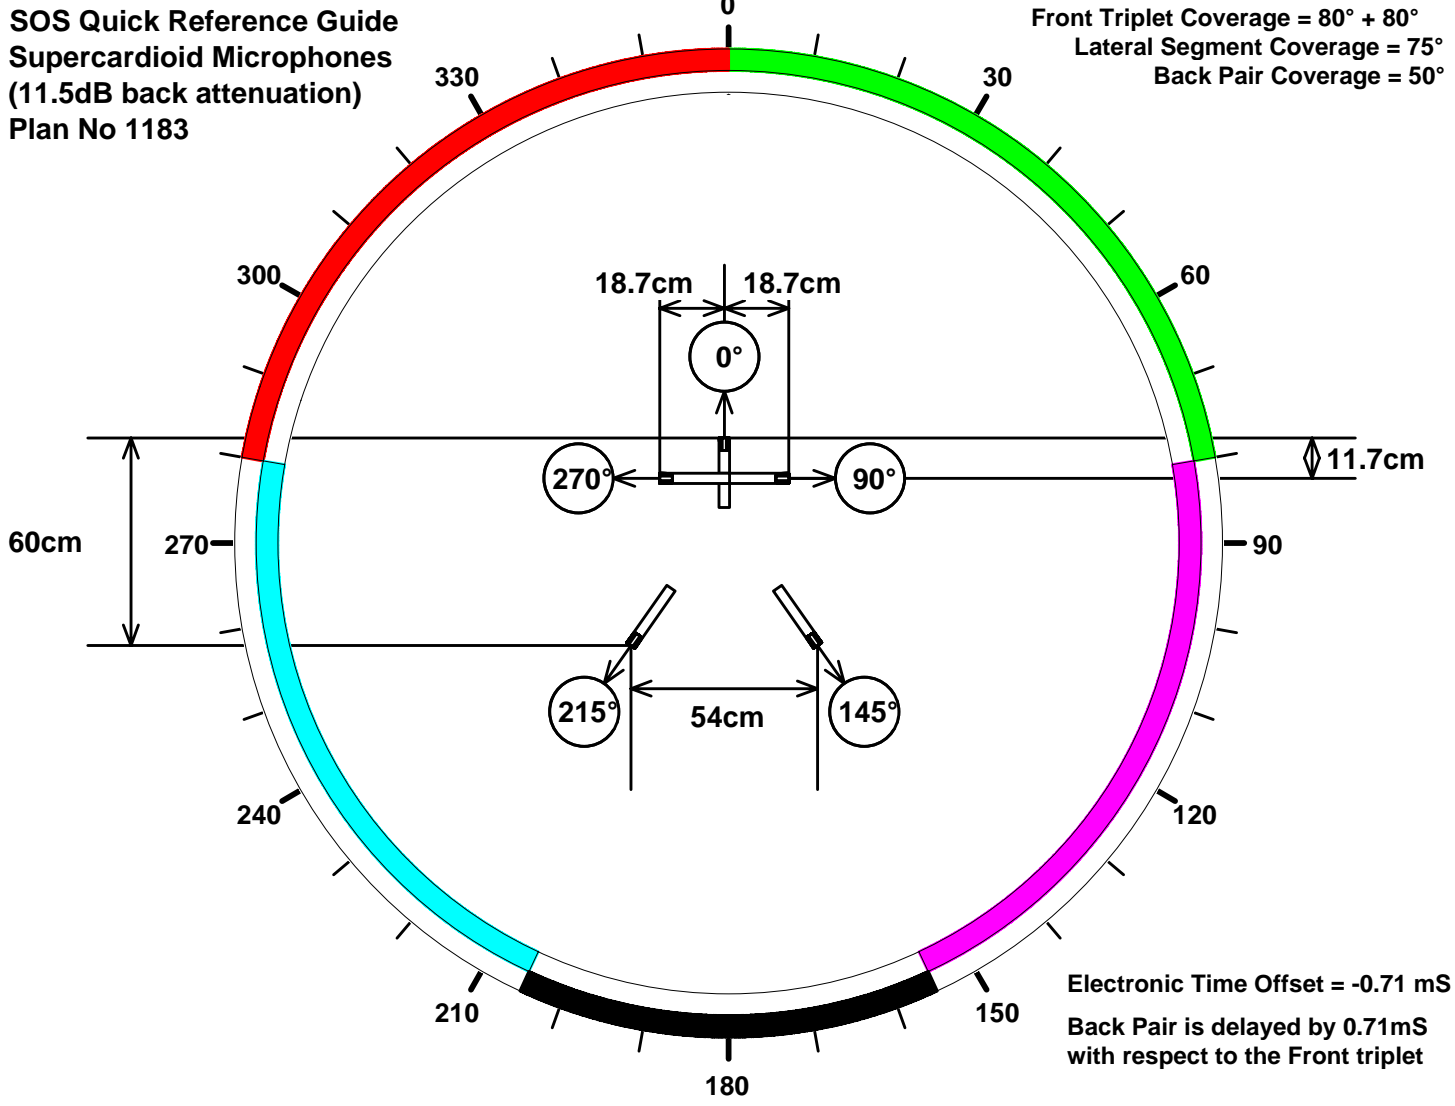

**SOS Quick Reference Guide
Supercardioid Microphones
(11.5dB back attenuation)
Plan No 1183**

**Front Triplet Coverage = 80° + 80°
Lateral Segment Coverage = 75°
Back Pair Coverage = 50°**

**Electronic Time Offset = -0.71 mS
Back Pair is delayed by 0.71mS
with respect to the Front triplet**