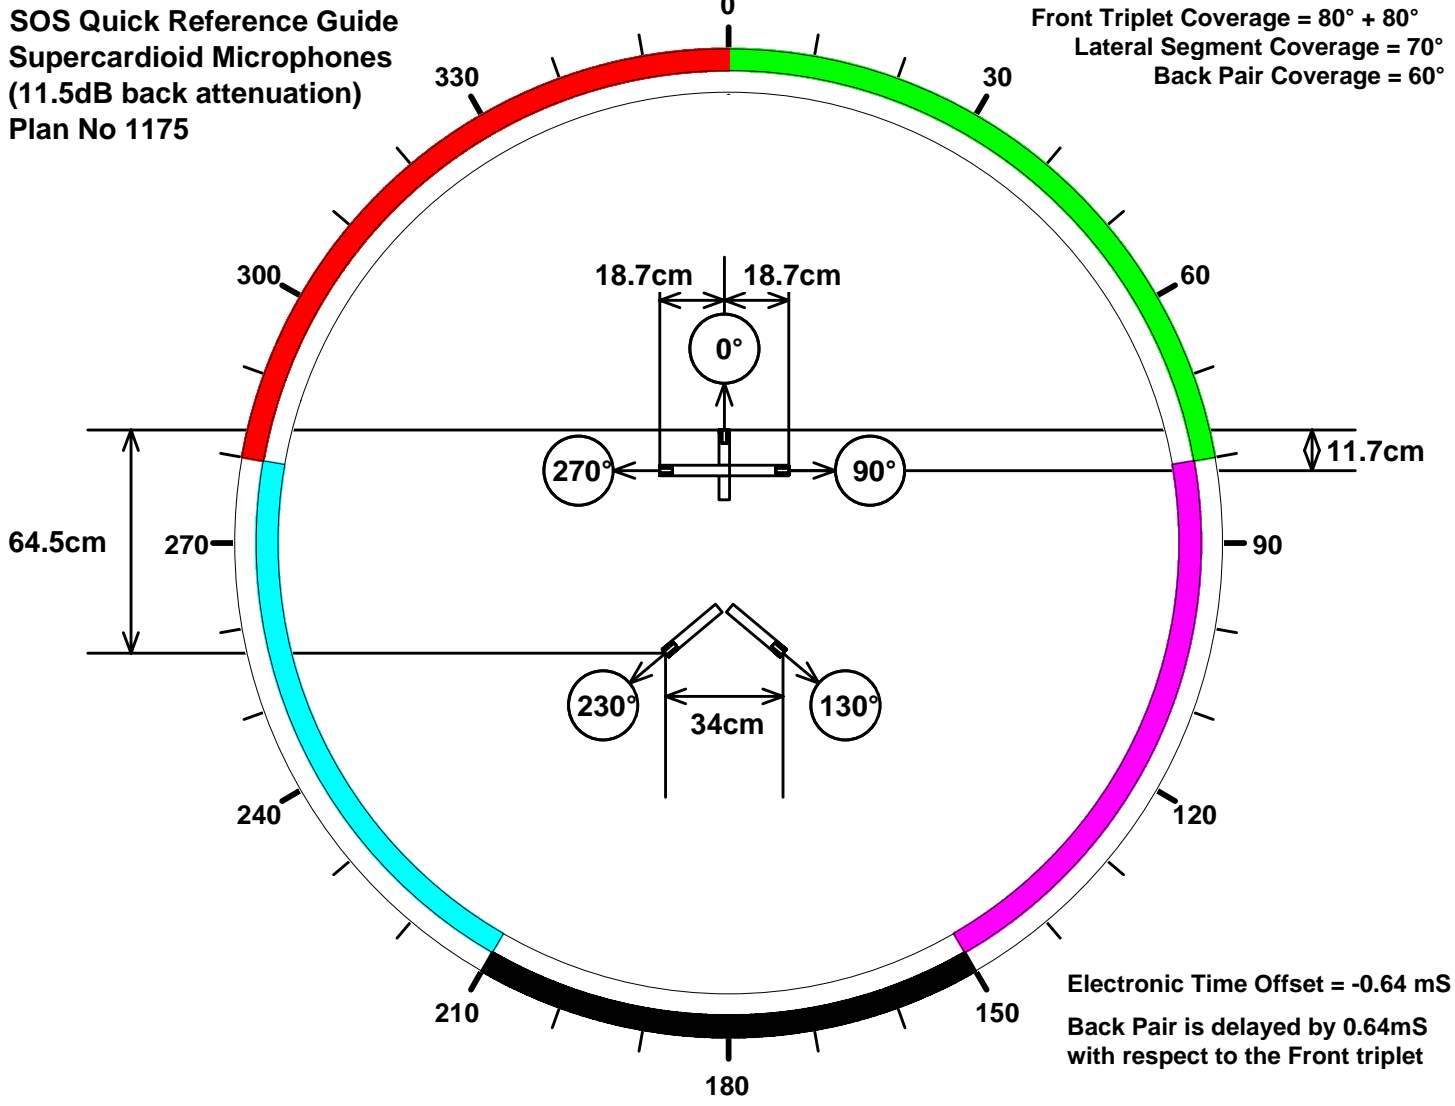

**SOS Quick Reference Guide
Supercardioid Microphones
(11.5dB back attenuation)
Plan No 1175**

**Front Triplet Coverage = 80° + 80°
Lateral Segment Coverage = 70°
Back Pair Coverage = 60°**

**Electronic Time Offset = -0.64 mS
Back Pair is delayed by 0.64mS
with respect to the Front triplet**