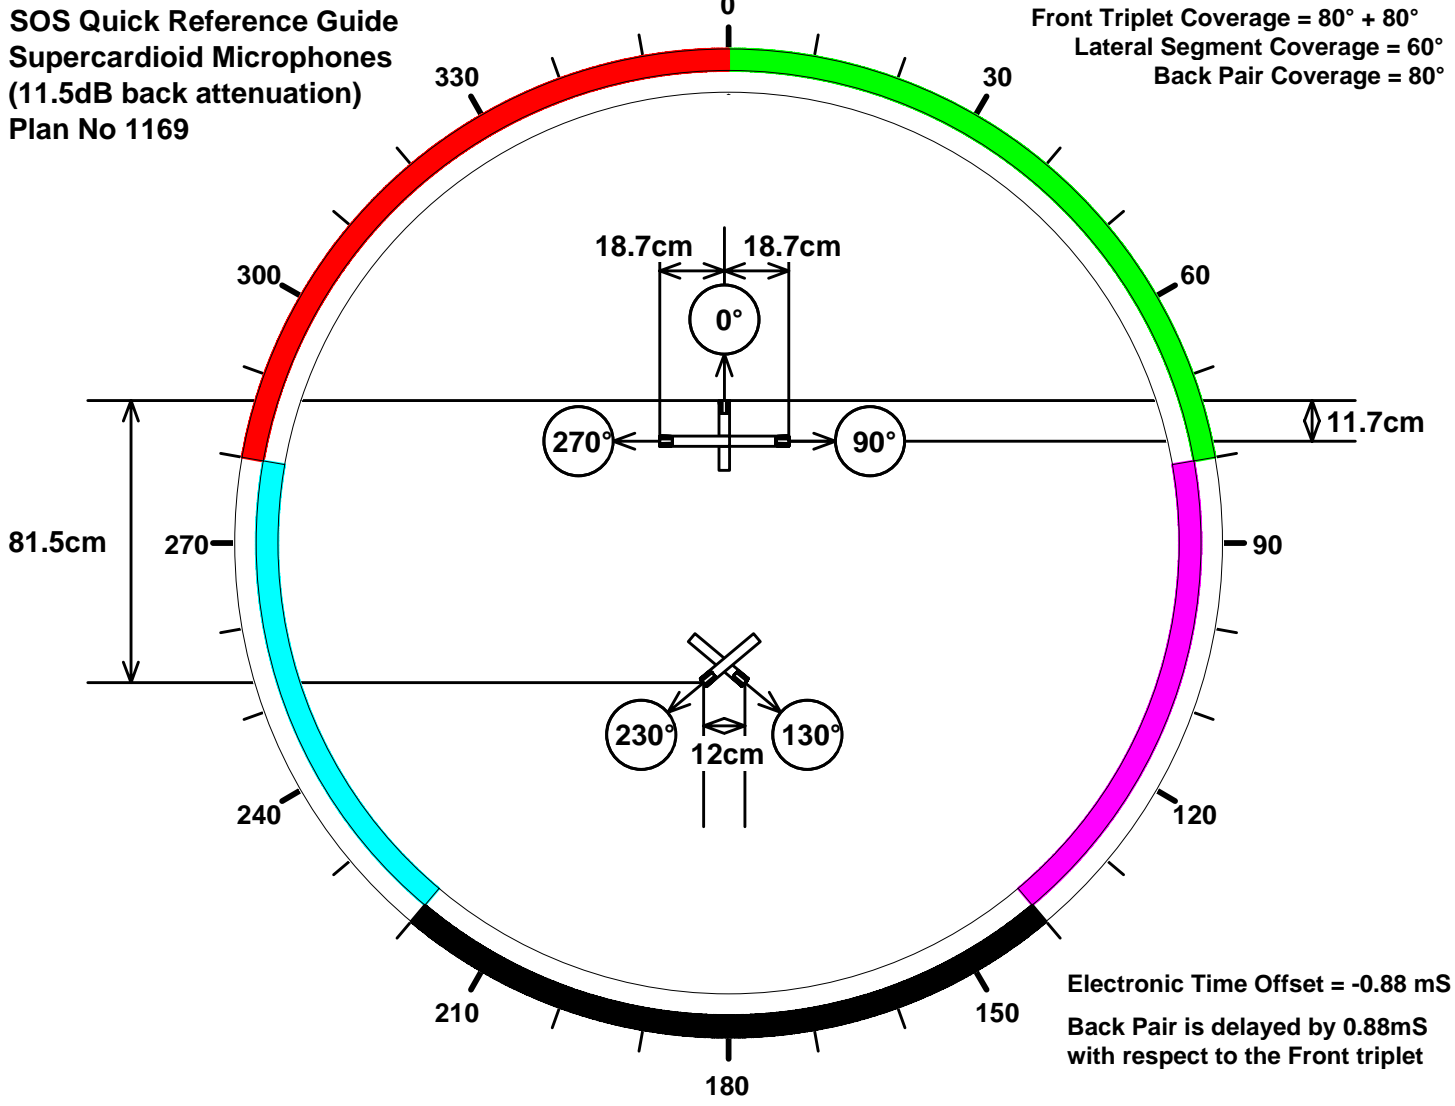

**SOS Quick Reference Guide  
Supercardioid Microphones  
(11.5dB back attenuation)  
Plan No 1169**

**Front Triplet Coverage = 80° + 80°  
Lateral Segment Coverage = 60°  
Back Pair Coverage = 80°**

**Electronic Time Offset = -0.88 mS  
Back Pair is delayed by 0.88mS  
with respect to the Front triplet**