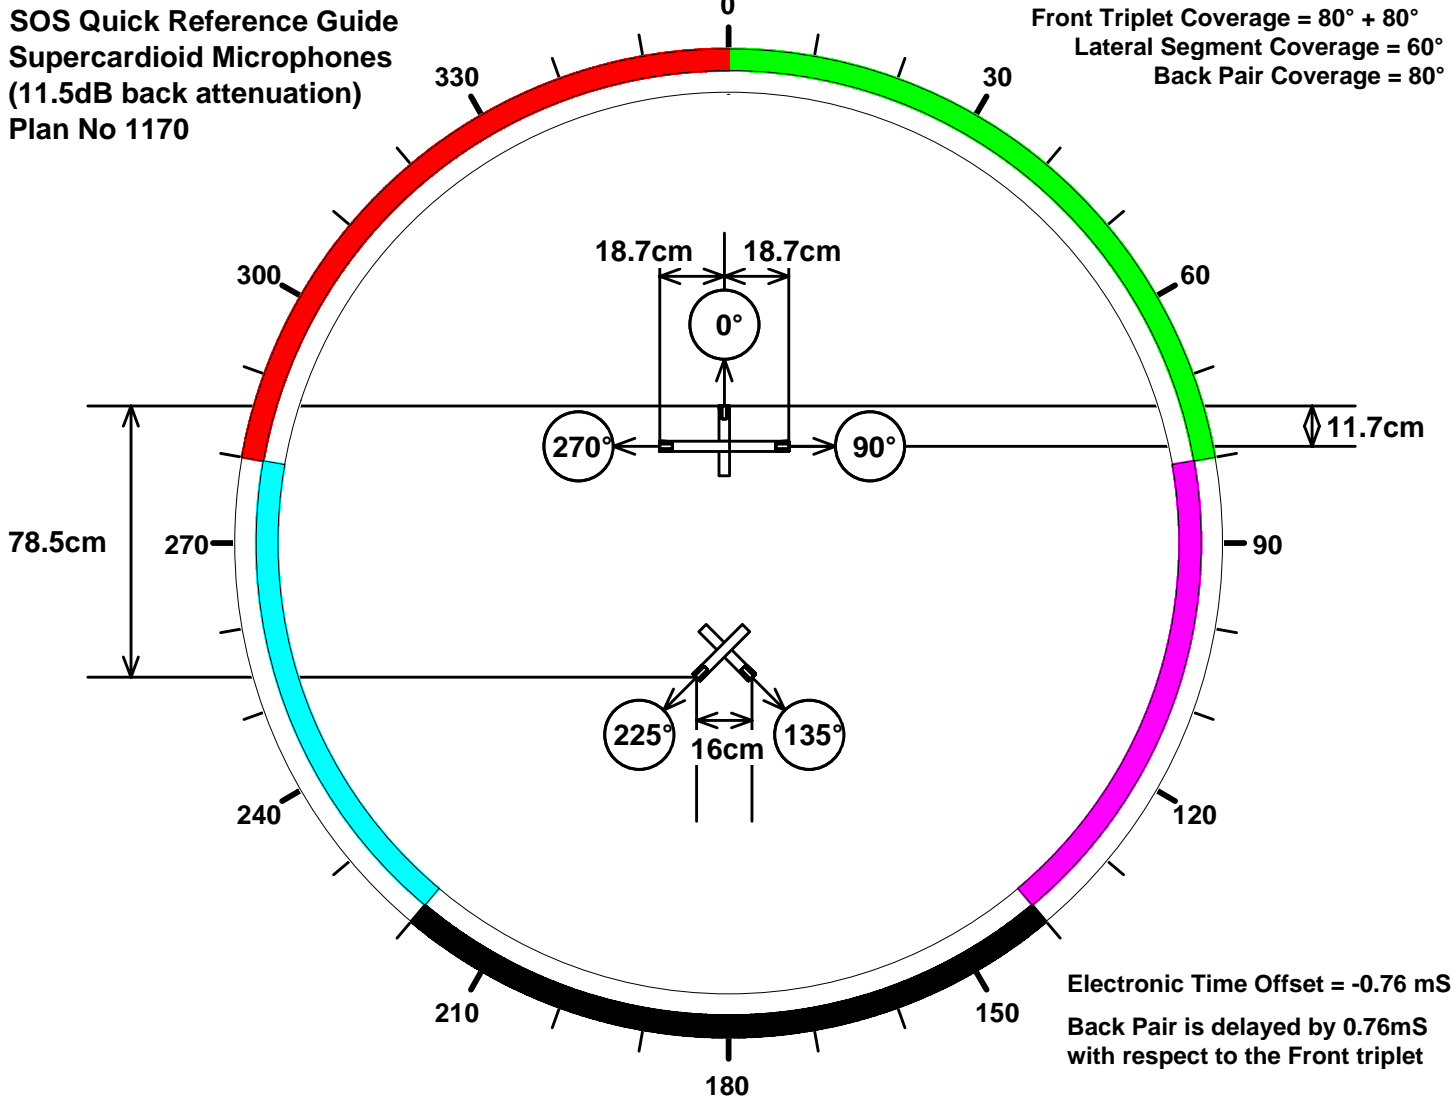

**SOS Quick Reference Guide
Supercardioid Microphones
(11.5dB back attenuation)
Plan No 1170**

**Front Triplet Coverage = 80° + 80°
Lateral Segment Coverage = 60°
Back Pair Coverage = 80°**

**Electronic Time Offset = -0.76 mS
Back Pair is delayed by 0.76mS
with respect to the Front triplet**