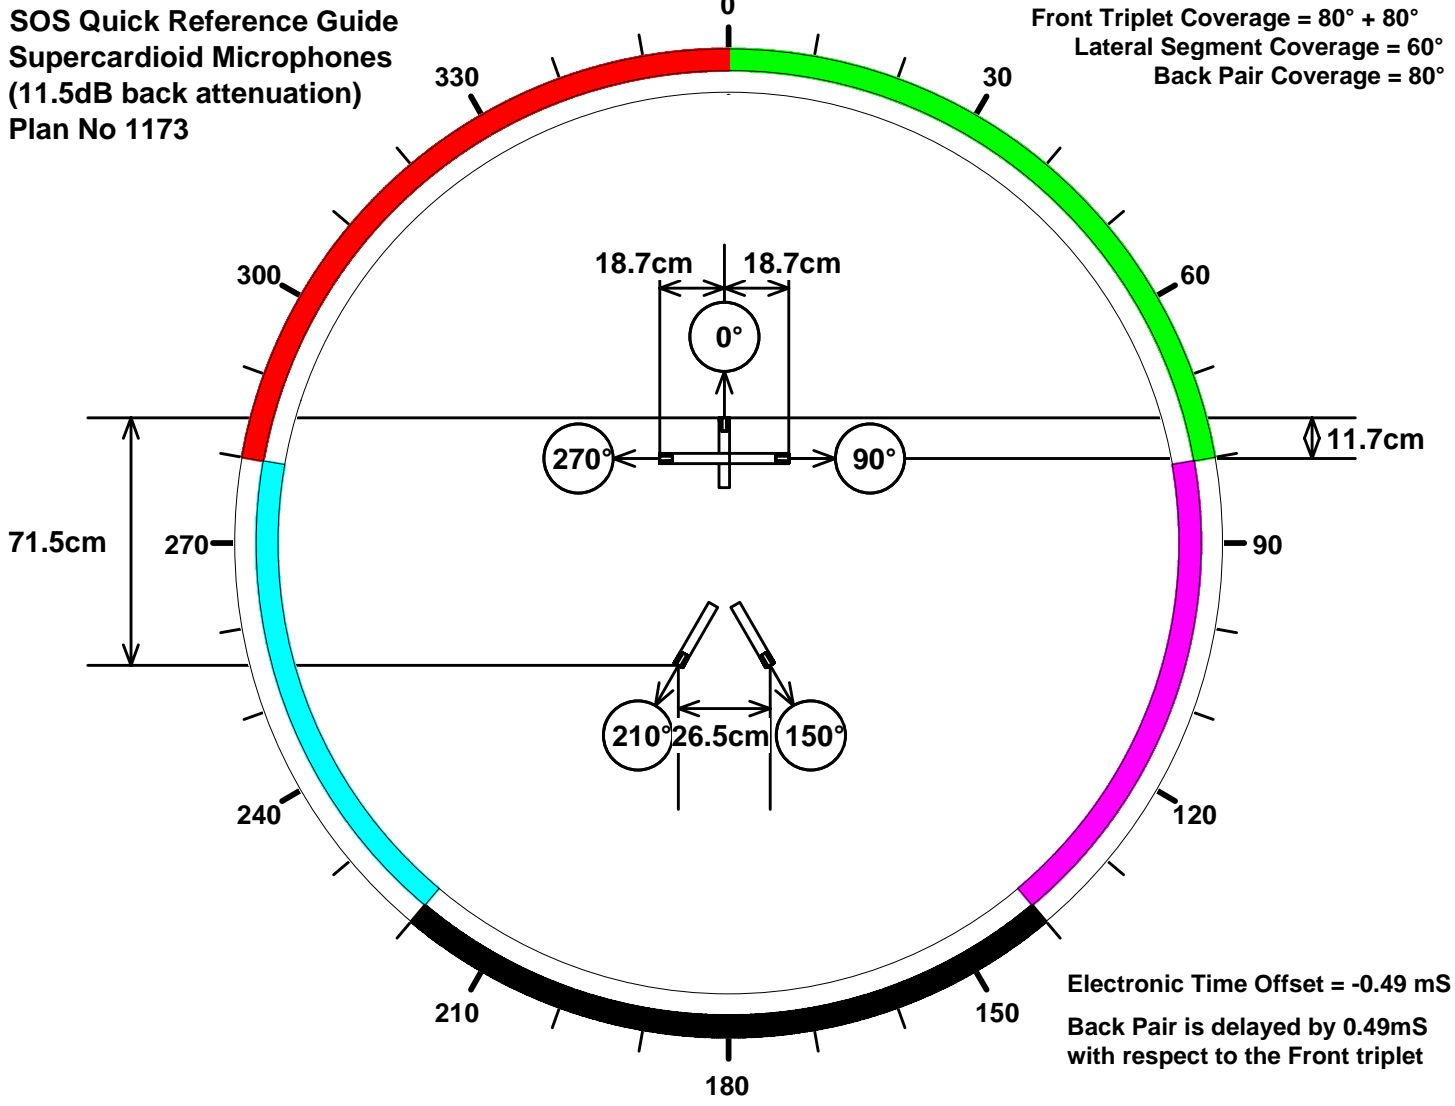

**SOS Quick Reference Guide**  
**Supercardioid Microphones**  
**(11.5dB back attenuation)**  
**Plan No 1173**

**Front Triplet Coverage = 80° + 80°**  
**Lateral Segment Coverage = 60°**  
**Back Pair Coverage = 80°**

**Electronic Time Offset = -0.49 mS**  
**Back Pair is delayed by 0.49mS**  
**with respect to the Front triplet**