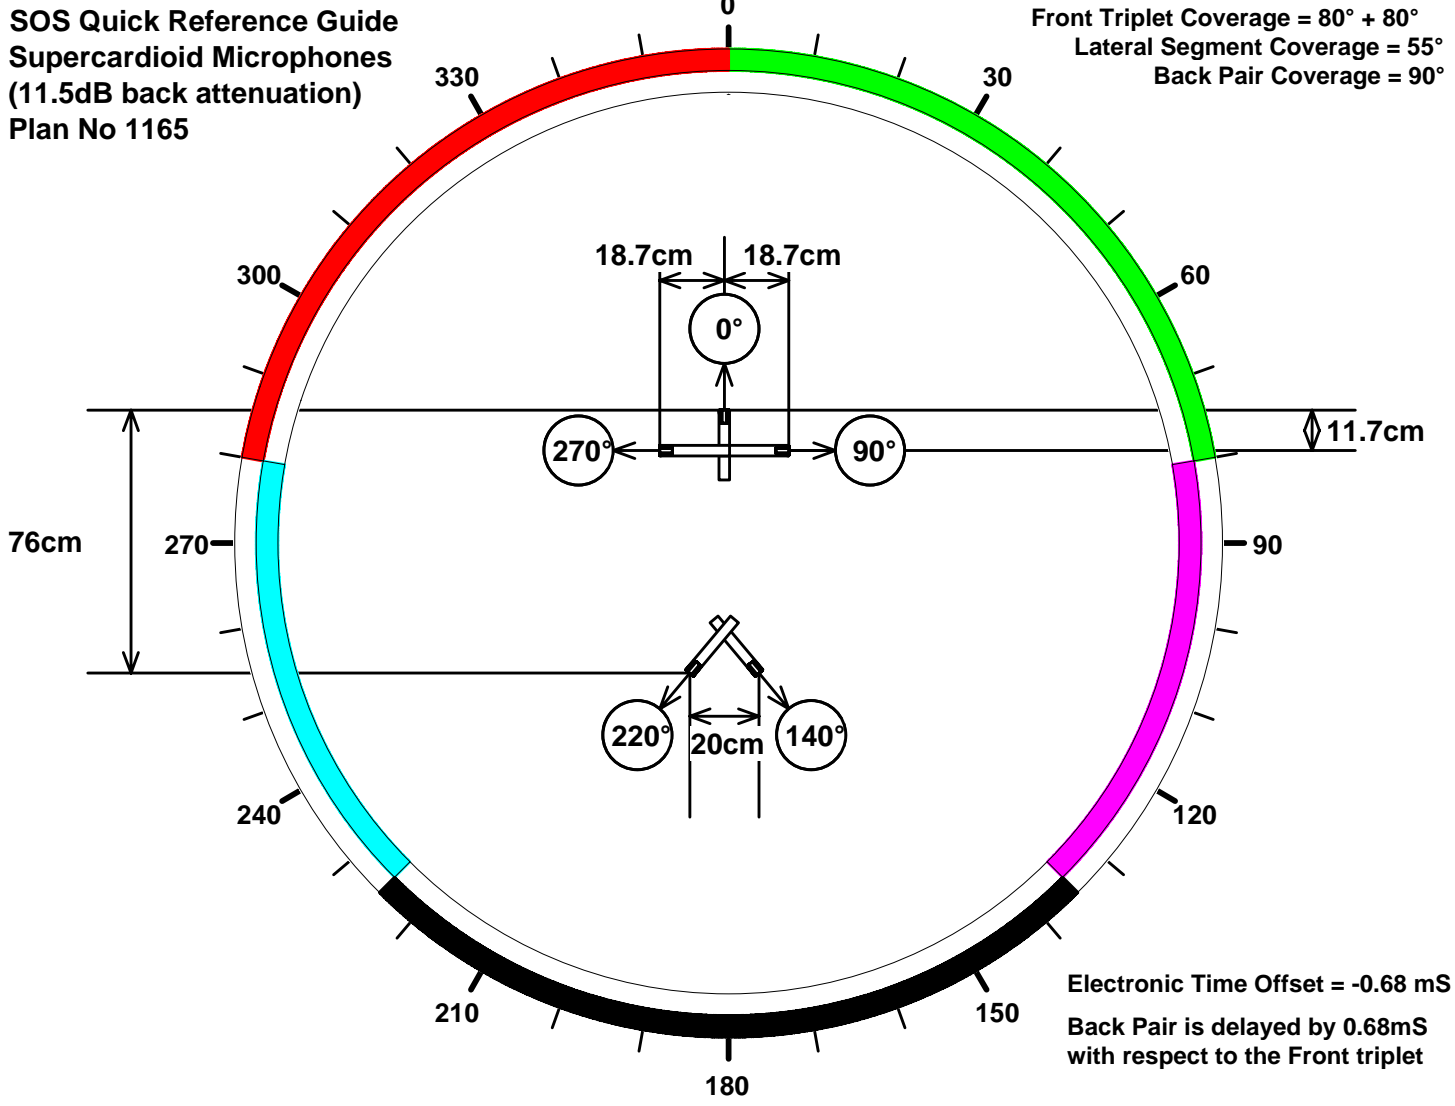

**SOS Quick Reference Guide
Supercardioid Microphones
(11.5dB back attenuation)
Plan No 1165**

**Front Triplet Coverage = 80° + 80°
Lateral Segment Coverage = 55°
Back Pair Coverage = 90°**

**Electronic Time Offset = -0.68 mS
Back Pair is delayed by 0.68mS
with respect to the Front triplet**