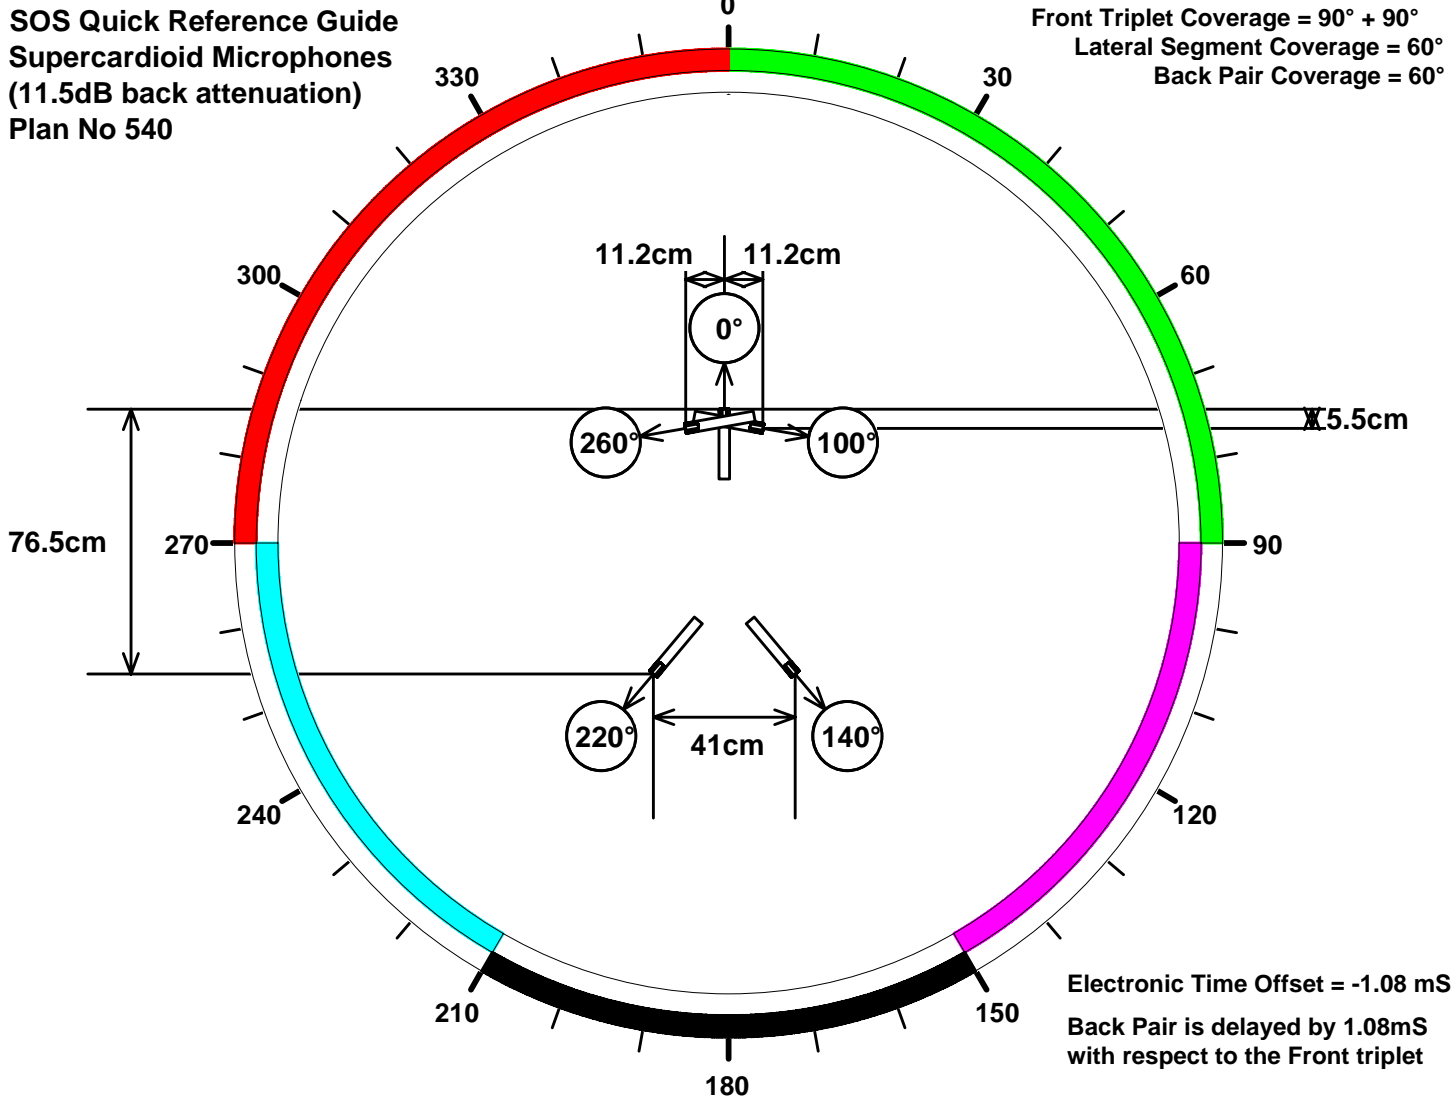

**SOS Quick Reference Guide
Supercardioid Microphones
(11.5dB back attenuation)
Plan No 540**

**Front Triplet Coverage = 90° + 90°
Lateral Segment Coverage = 60°
Back Pair Coverage = 60°**

**Electronic Time Offset = -1.08 ms
Back Pair is delayed by 1.08ms
with respect to the Front triplet**