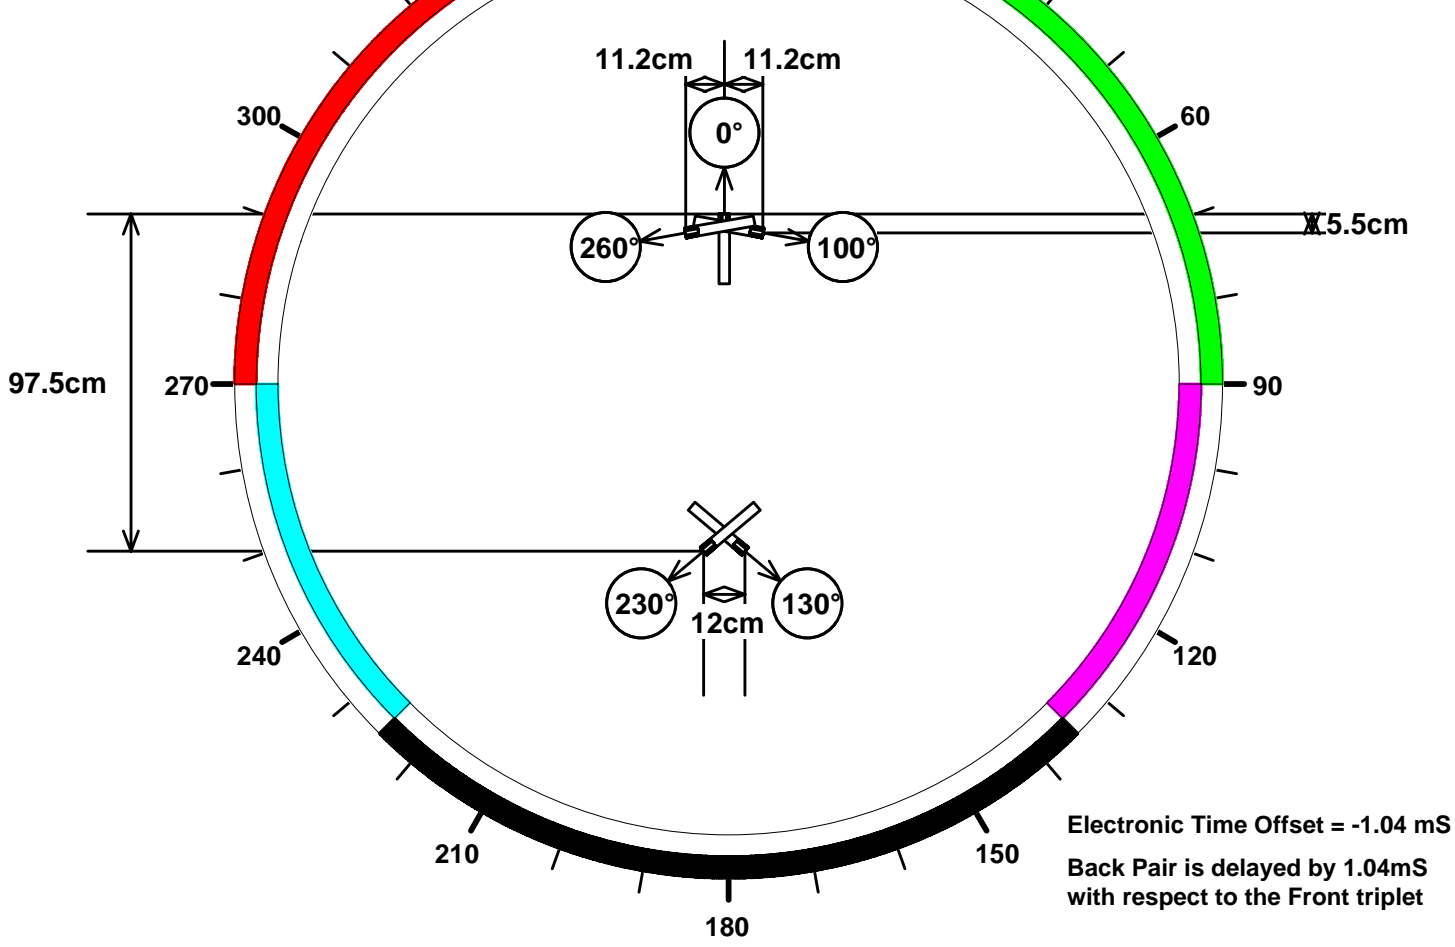

**SOS Quick Reference Guide  
Supercardioid Microphones  
(11.5dB back attenuation)  
Plan No 529**

**Front Triplet Coverage = 90° + 90°  
Lateral Segment Coverage = 45°  
Back Pair Coverage = 90°**

**Electronic Time Offset = -1.04 mS  
Back Pair is delayed by 1.04mS  
with respect to the Front triplet**