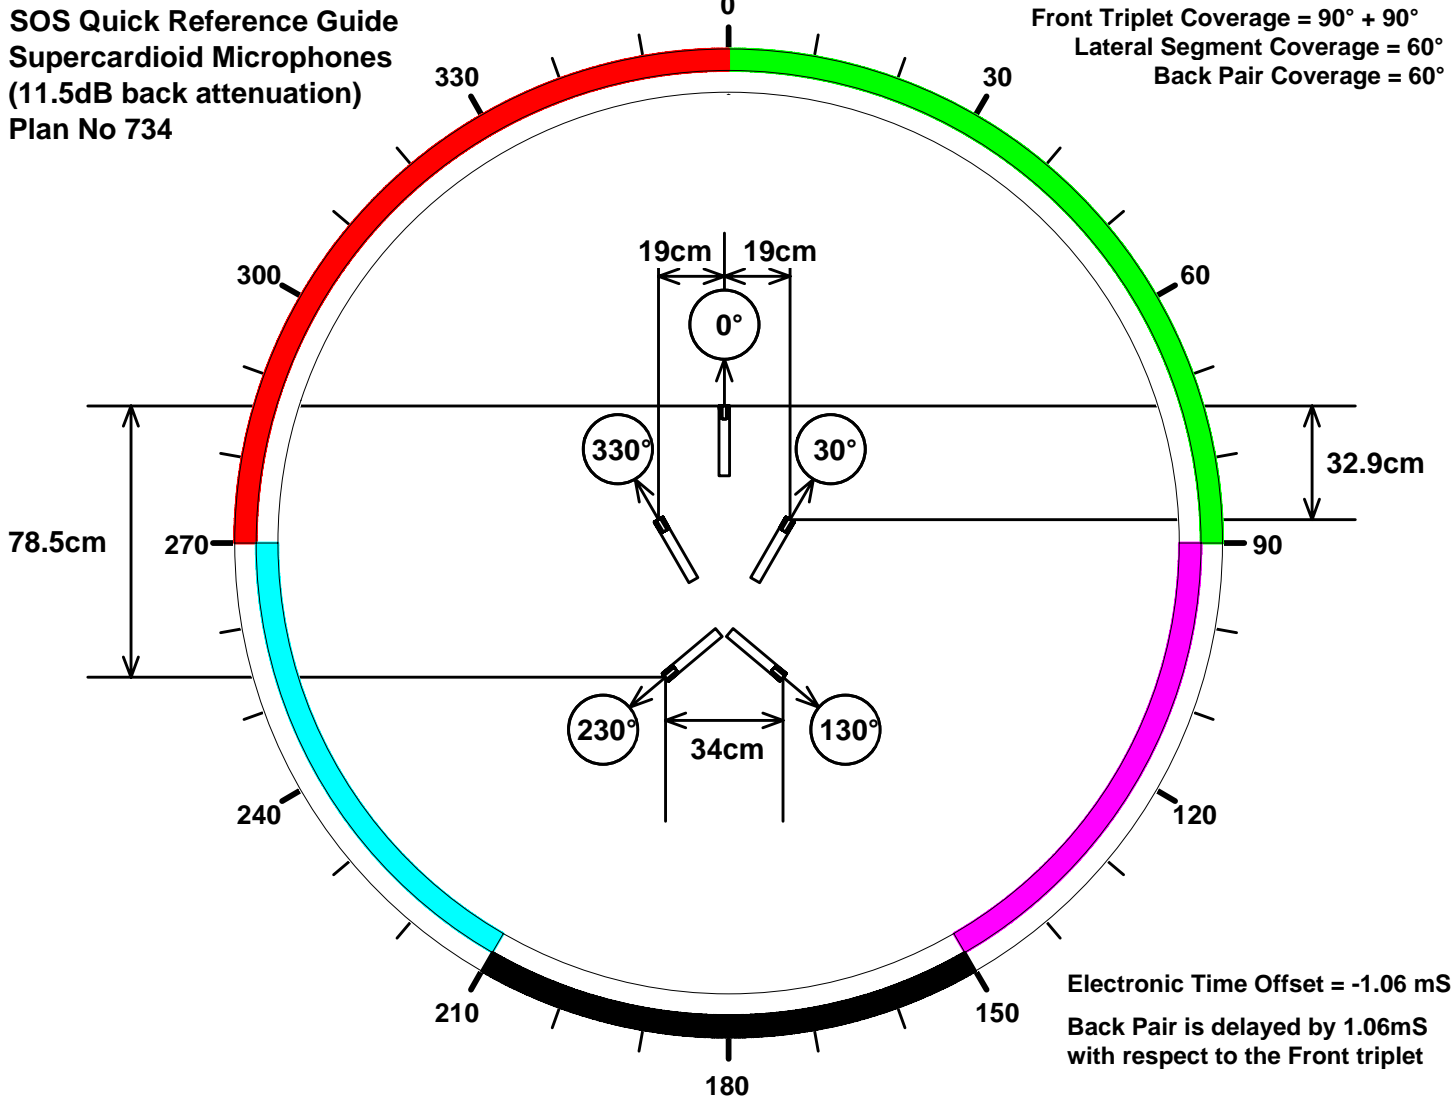

**SOS Quick Reference Guide**  
**Supercardioid Microphones**  
**(11.5dB back attenuation)**  
**Plan No 734**

**Front Triplet Coverage = 90° + 90°**  
**Lateral Segment Coverage = 60°**  
**Back Pair Coverage = 60°**

**Electronic Time Offset = -1.06 ms**  
**Back Pair is delayed by 1.06ms**  
**with respect to the Front triplet**