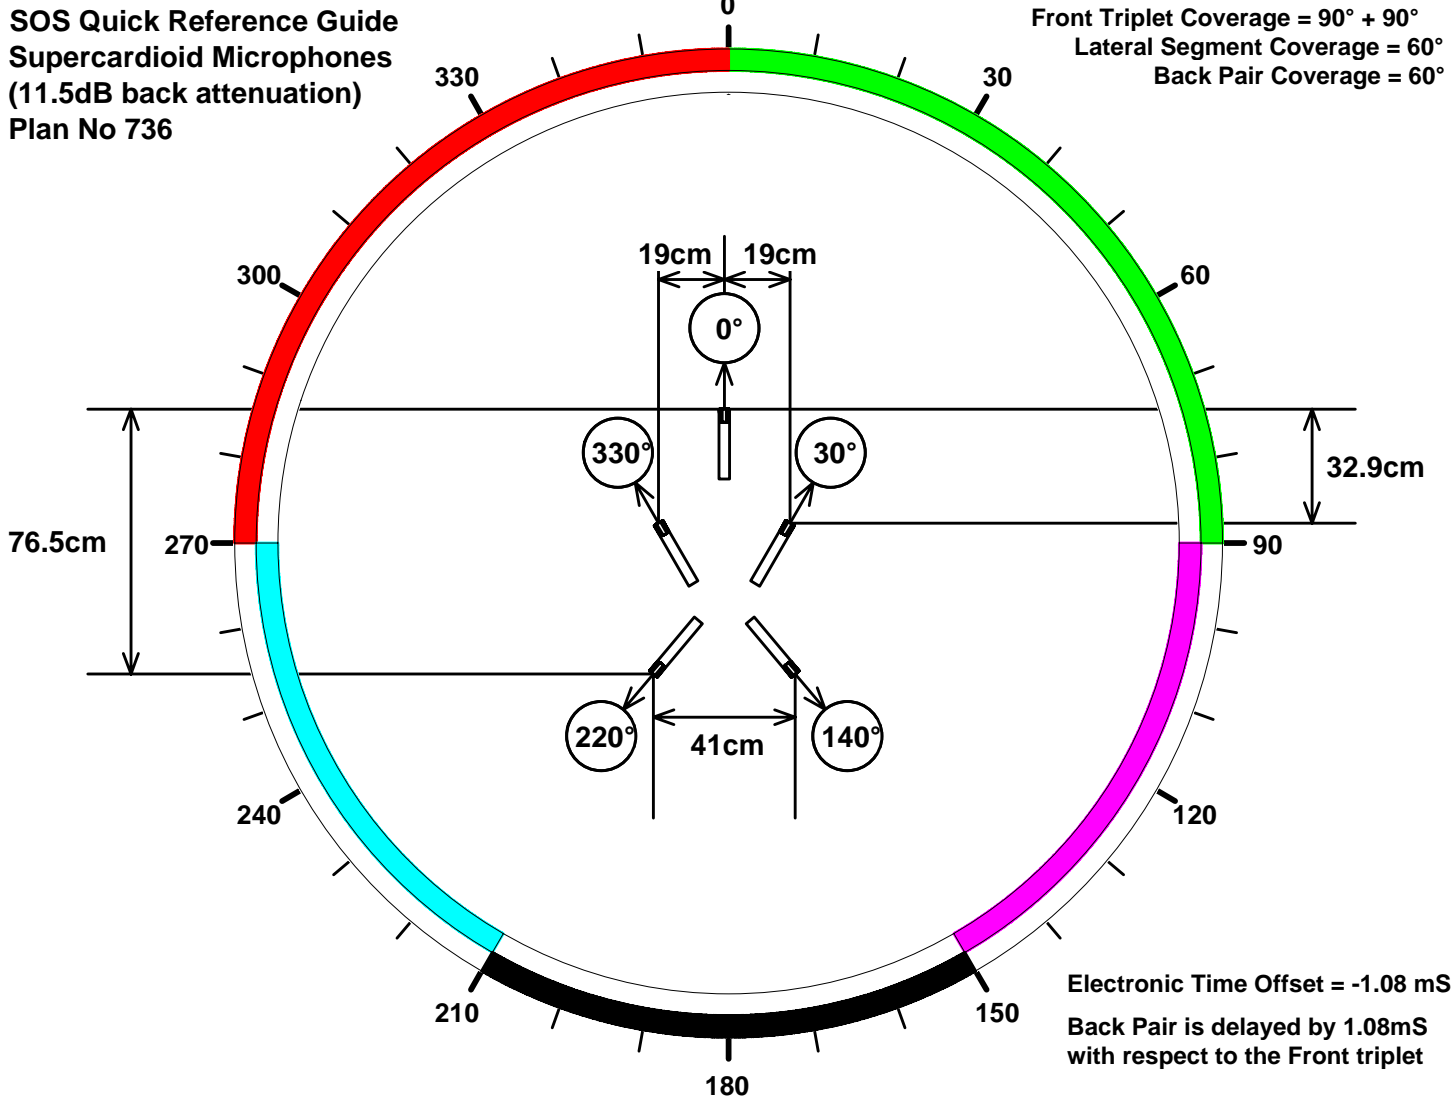

SOS Quick Reference Guide
Supercardioid Microphones
(11.5dB back attenuation)
Plan No 736

Front Triplet Coverage = 90° + 90°
Lateral Segment Coverage = 60°
Back Pair Coverage = 60°

Electronic Time Offset = -1.08 ms
Back Pair is delayed by 1.08ms
with respect to the Front triplet