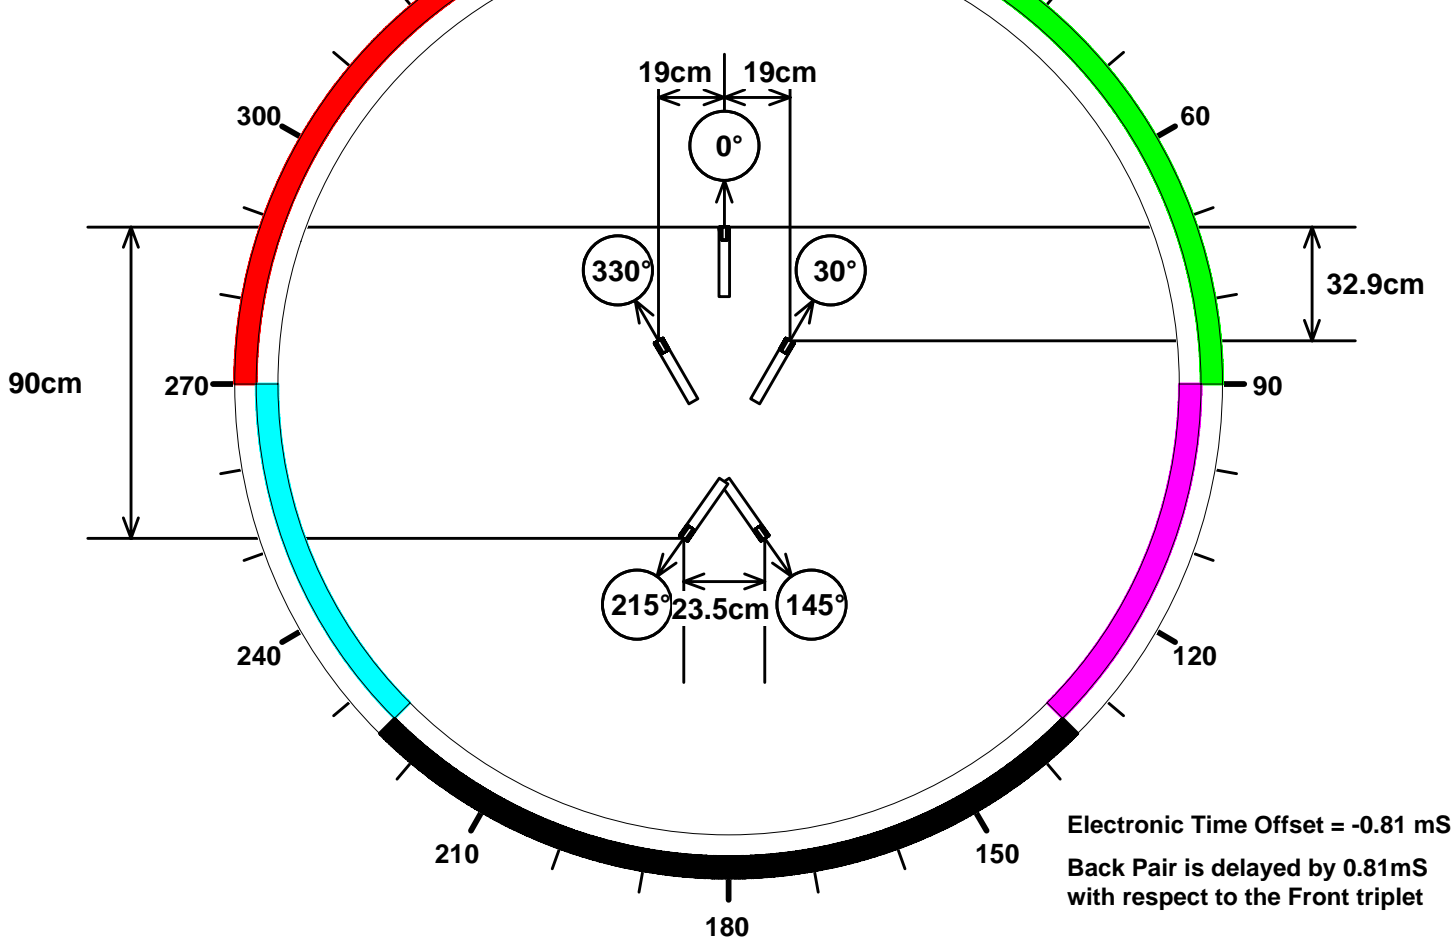

**SOS Quick Reference Guide**  
**Supercardioid Microphones**  
**(11.5dB back attenuation)**  
**Plan No 728**

**Front Triplet Coverage = 90° + 90°**  
**Lateral Segment Coverage = 45°**  
**Back Pair Coverage = 90°**

**Electronic Time Offset = -0.81 mS**  
**Back Pair is delayed by 0.81mS**  
**with respect to the Front triplet**