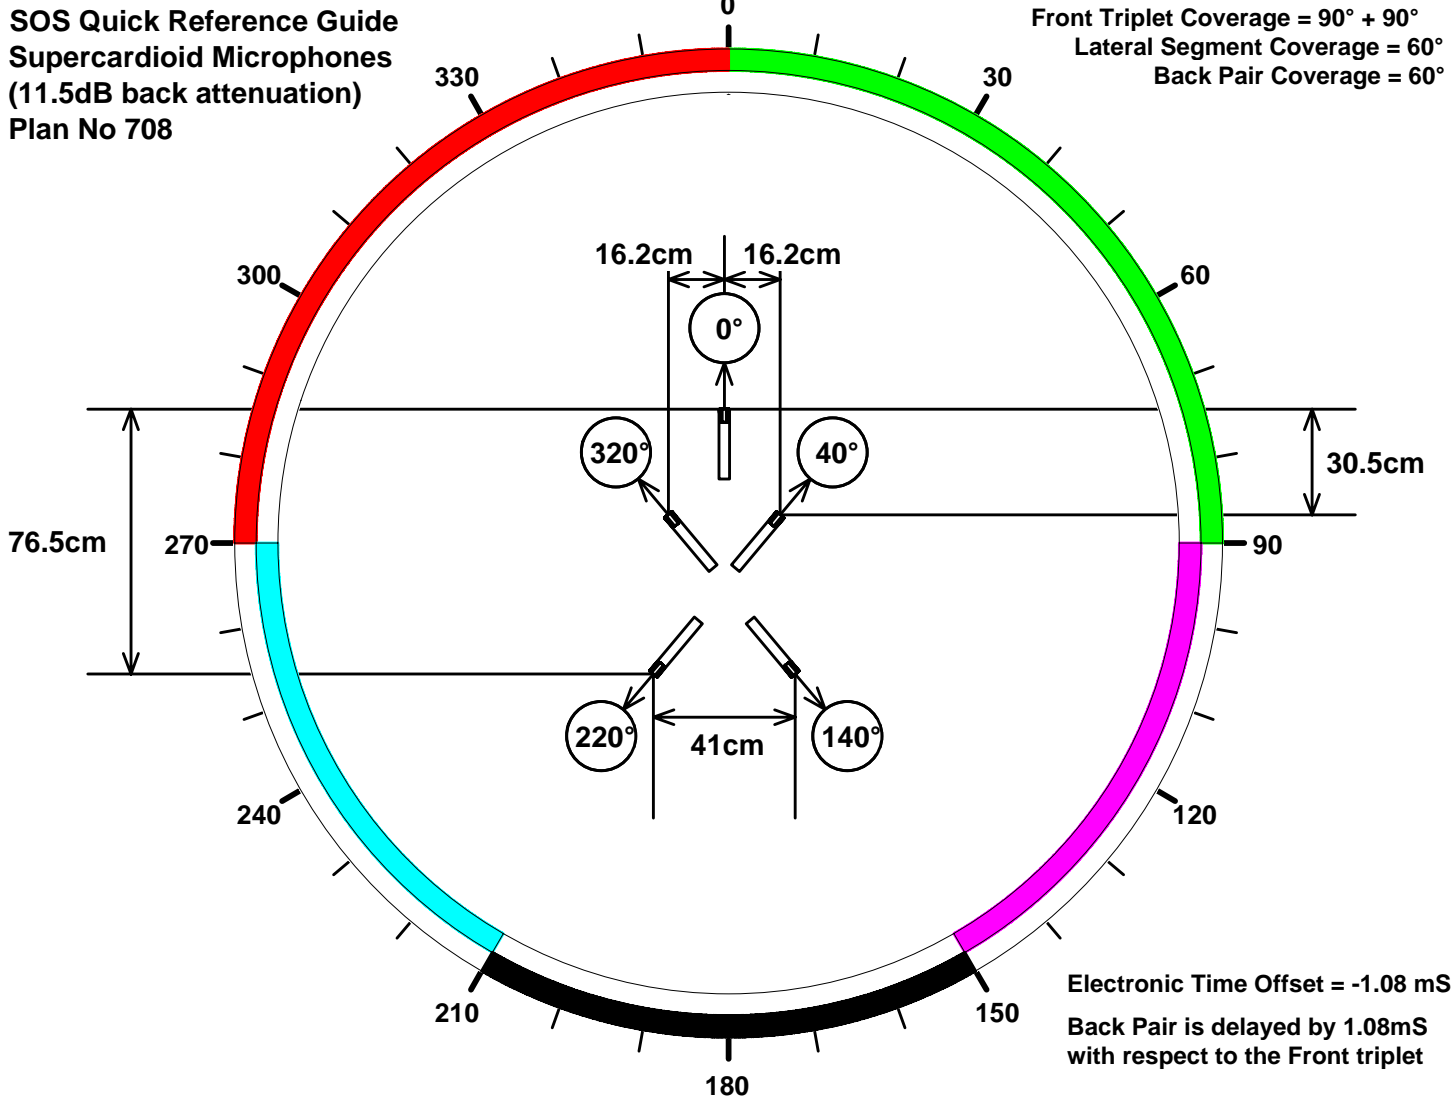

**SOS Quick Reference Guide
Supercardioid Microphones
(11.5dB back attenuation)
Plan No 708**

**Front Triplet Coverage = 90° + 90°
Lateral Segment Coverage = 60°
Back Pair Coverage = 60°**

**Electronic Time Offset = -1.08 ms
Back Pair is delayed by 1.08ms
with respect to the Front triplet**