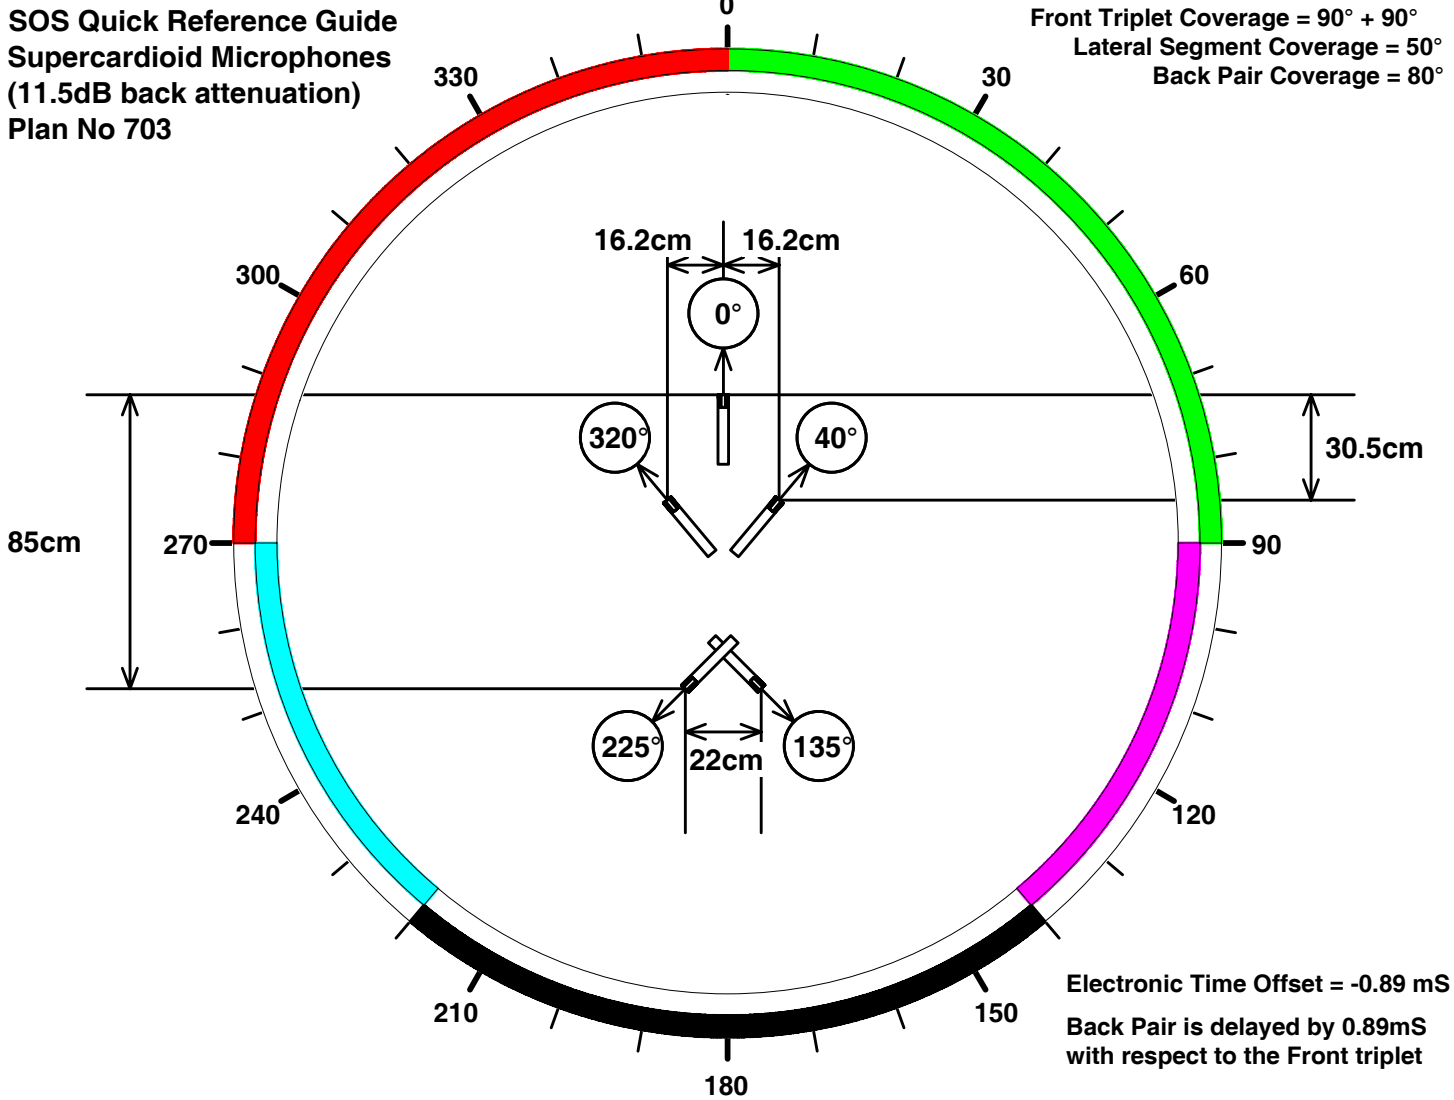

SOS Quick Reference Guide
Supercardioid Microphones
(11.5dB back attenuation)
Plan No 703

Front Triplet Coverage = 90° + 90°
Lateral Segment Coverage = 50°
Back Pair Coverage = 80°

Electronic Time Offset = -0.89 mS
Back Pair is delayed by 0.89mS
with respect to the Front triplet