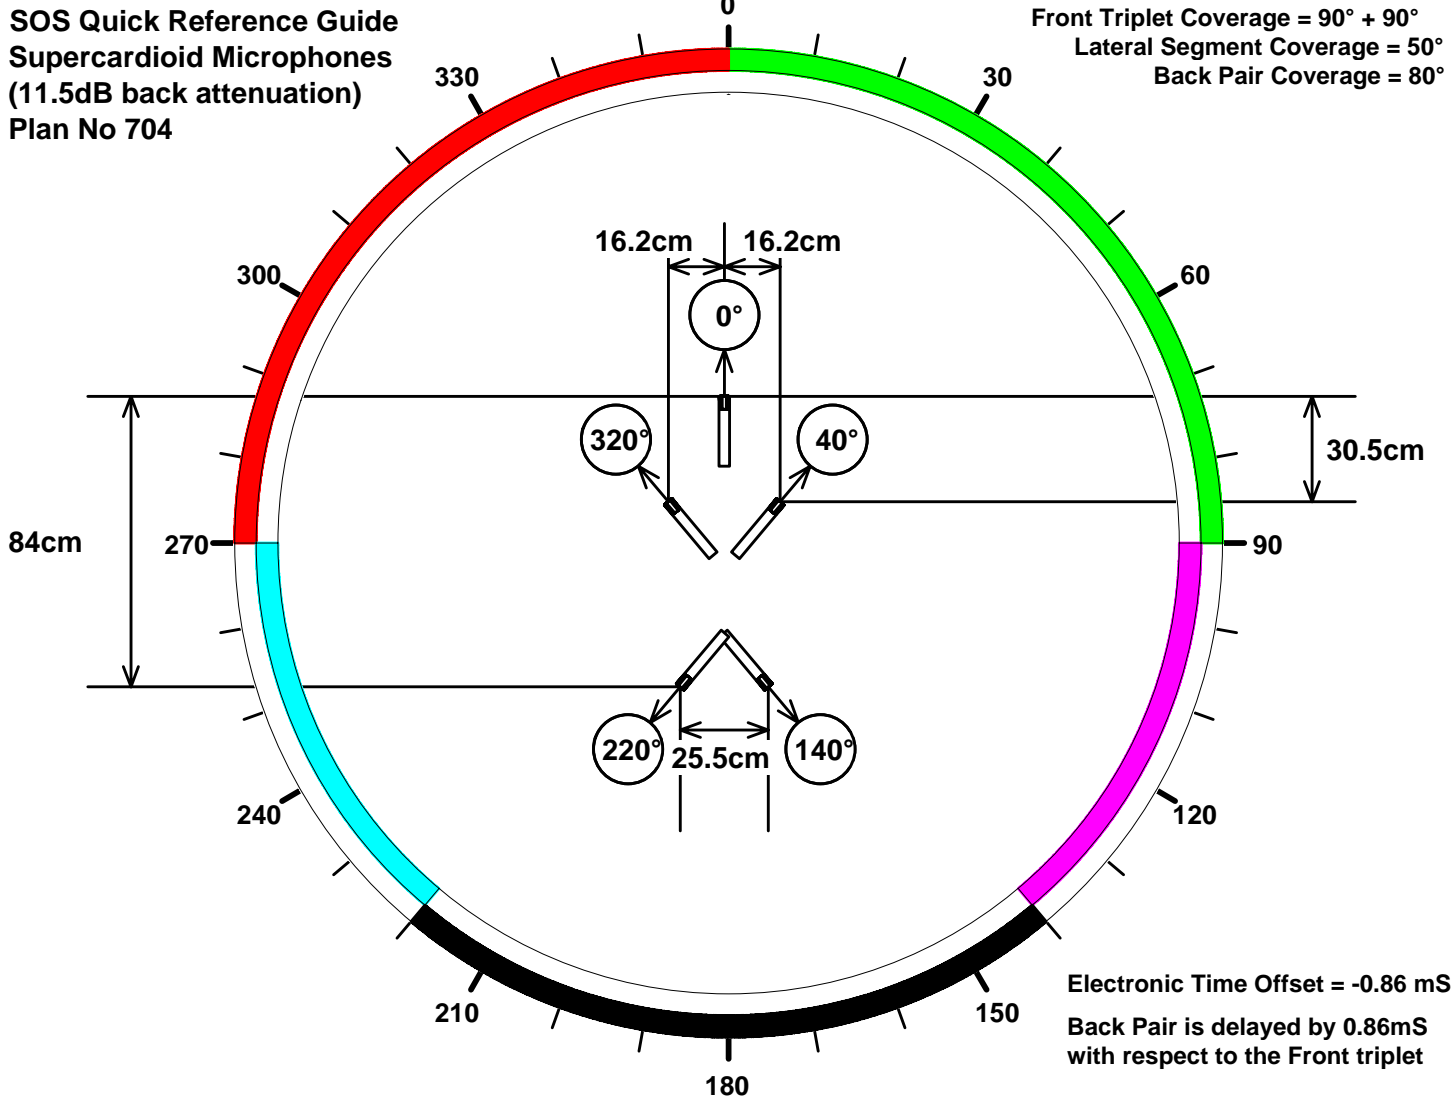

**SOS Quick Reference Guide  
Supercardioid Microphones  
(11.5dB back attenuation)  
Plan No 704**

**Front Triplet Coverage = 90° + 90°  
Lateral Segment Coverage = 50°  
Back Pair Coverage = 80°**

**Electronic Time Offset = -0.86 mS  
Back Pair is delayed by 0.86mS  
with respect to the Front triplet**