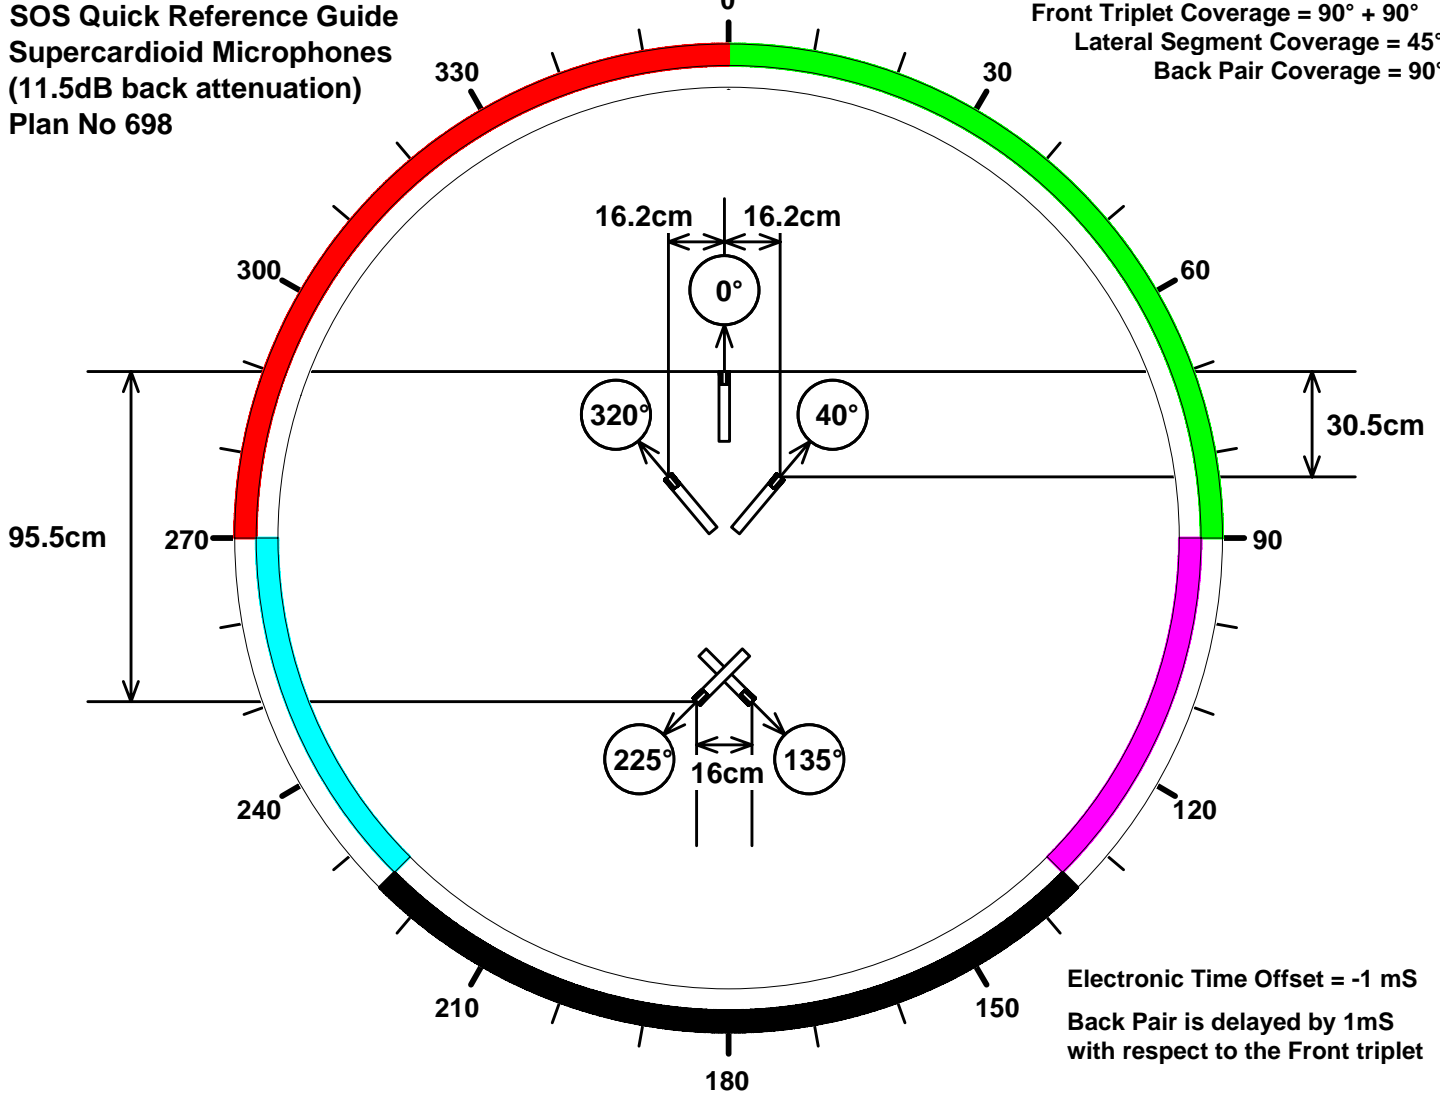

**SOS Quick Reference Guide
Supercardioid Microphones
(11.5dB back attenuation)
Plan No 698**

**Front Triplet Coverage = 90° + 90°
Lateral Segment Coverage = 45°
Back Pair Coverage = 90°**

**Electronic Time Offset = -1 mS
Back Pair is delayed by 1mS
with respect to the Front triplet**