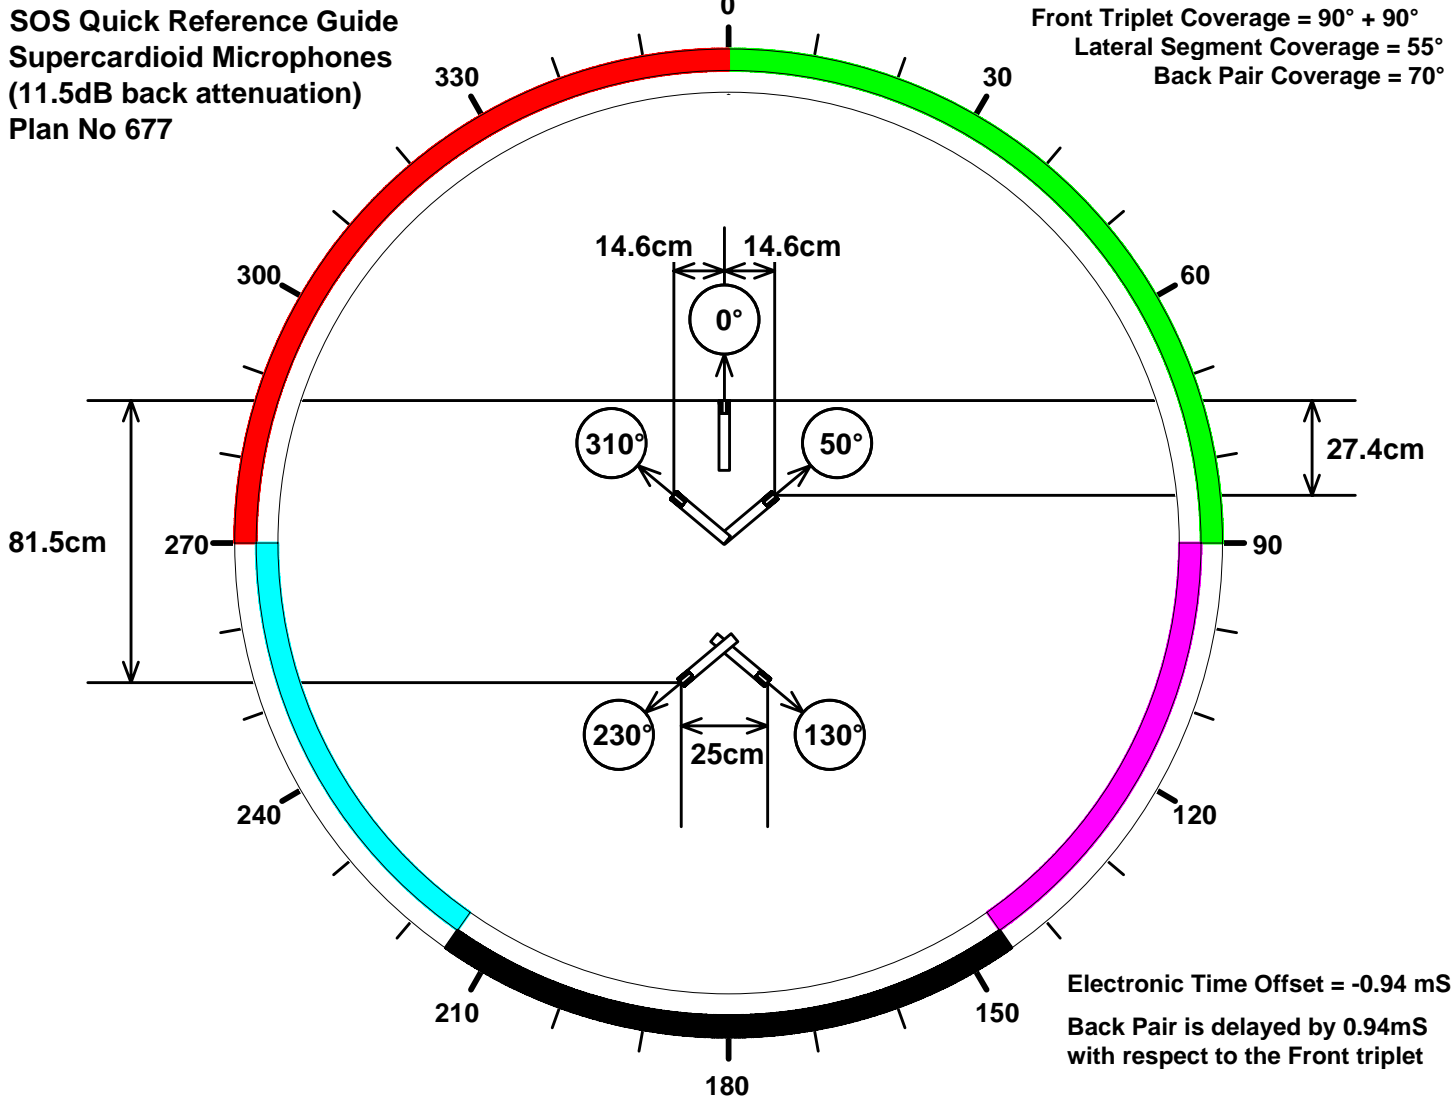

**SOS Quick Reference Guide
Supercardioid Microphones
(11.5dB back attenuation)
Plan No 677**

**Front Triplet Coverage = 90° + 90°
Lateral Segment Coverage = 55°
Back Pair Coverage = 70°**

**Electronic Time Offset = -0.94 mS
Back Pair is delayed by 0.94mS
with respect to the Front triplet**