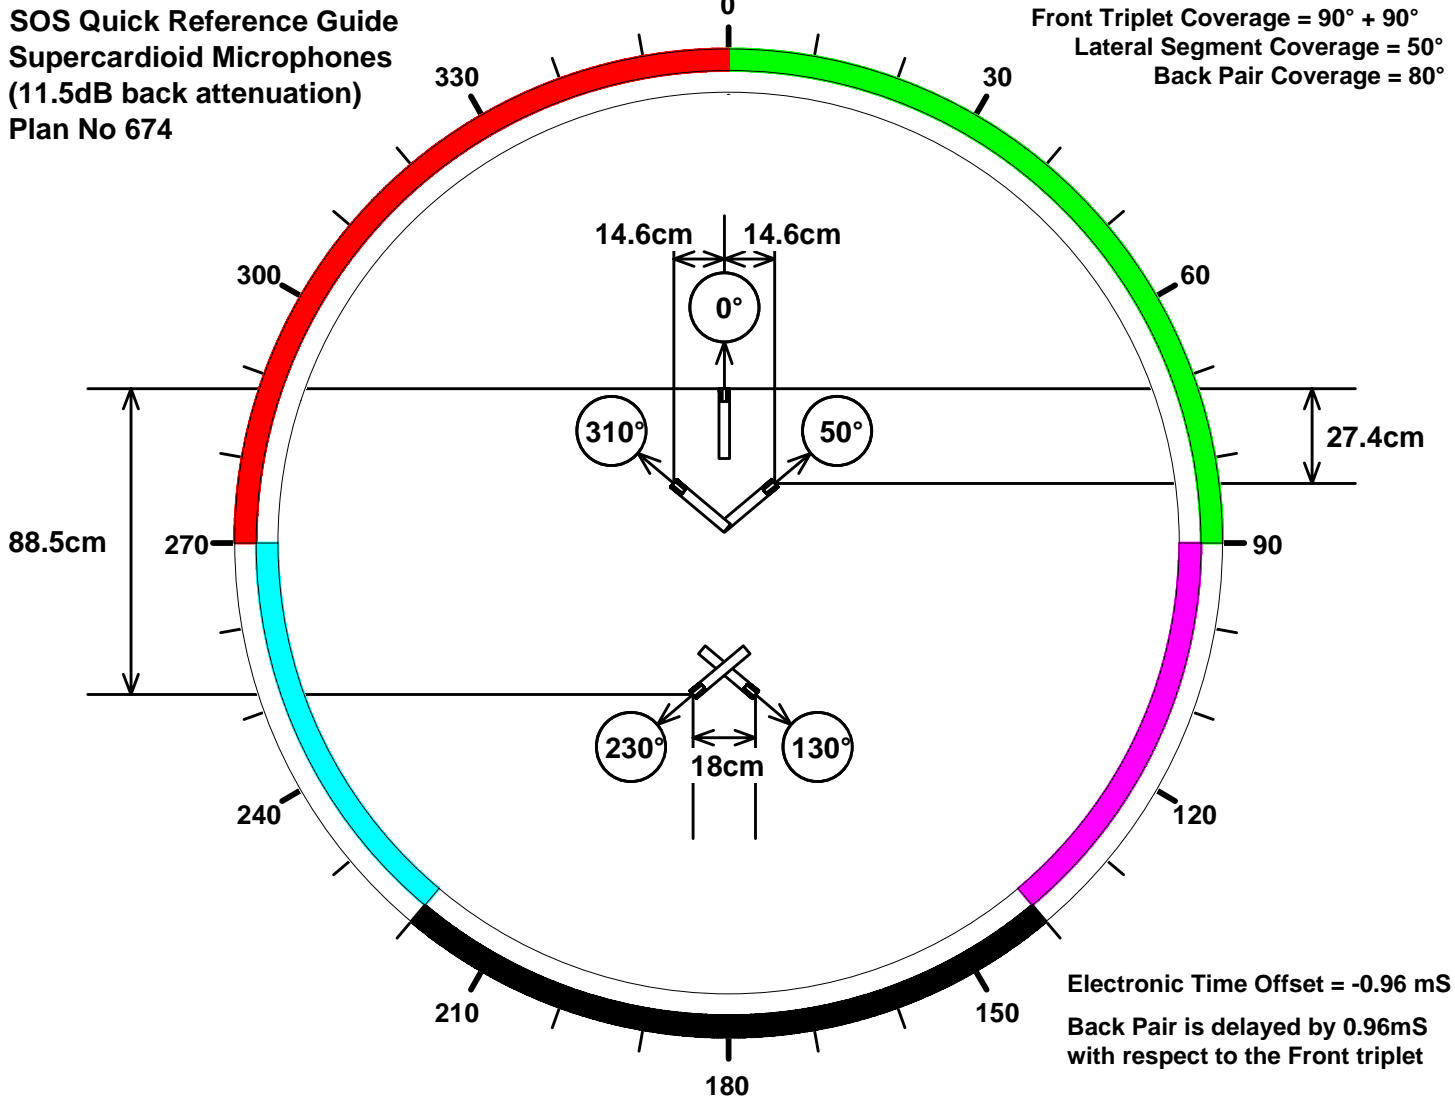

**SOS Quick Reference Guide
Supercardioid Microphones
(11.5dB back attenuation)
Plan No 674**

**Front Triplet Coverage = 90° + 90°
Lateral Segment Coverage = 50°
Back Pair Coverage = 80°**

**Electronic Time Offset = -0.96 mS
Back Pair is delayed by 0.96mS
with respect to the Front triplet**