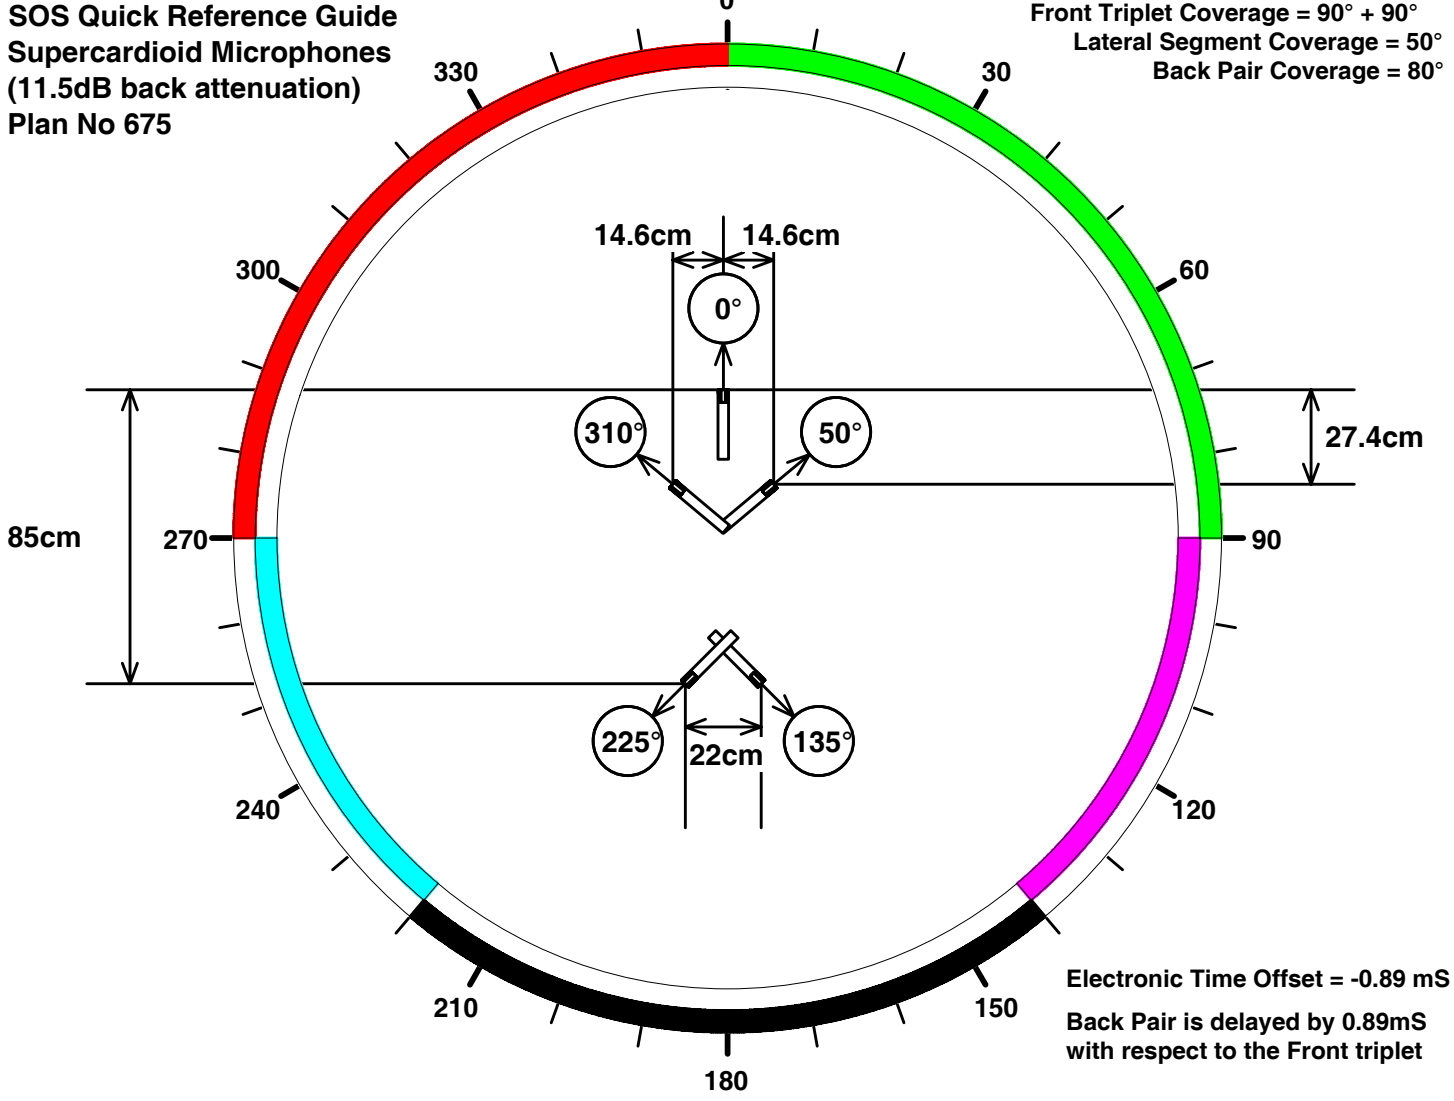

**SOS Quick Reference Guide  
Supercardioid Microphones  
(11.5dB back attenuation)  
Plan No 675**

**Front Triplet Coverage = 90° + 90°  
Lateral Segment Coverage = 50°  
Back Pair Coverage = 80°**

**Electronic Time Offset = -0.89 mS  
Back Pair is delayed by 0.89mS  
with respect to the Front triplet**